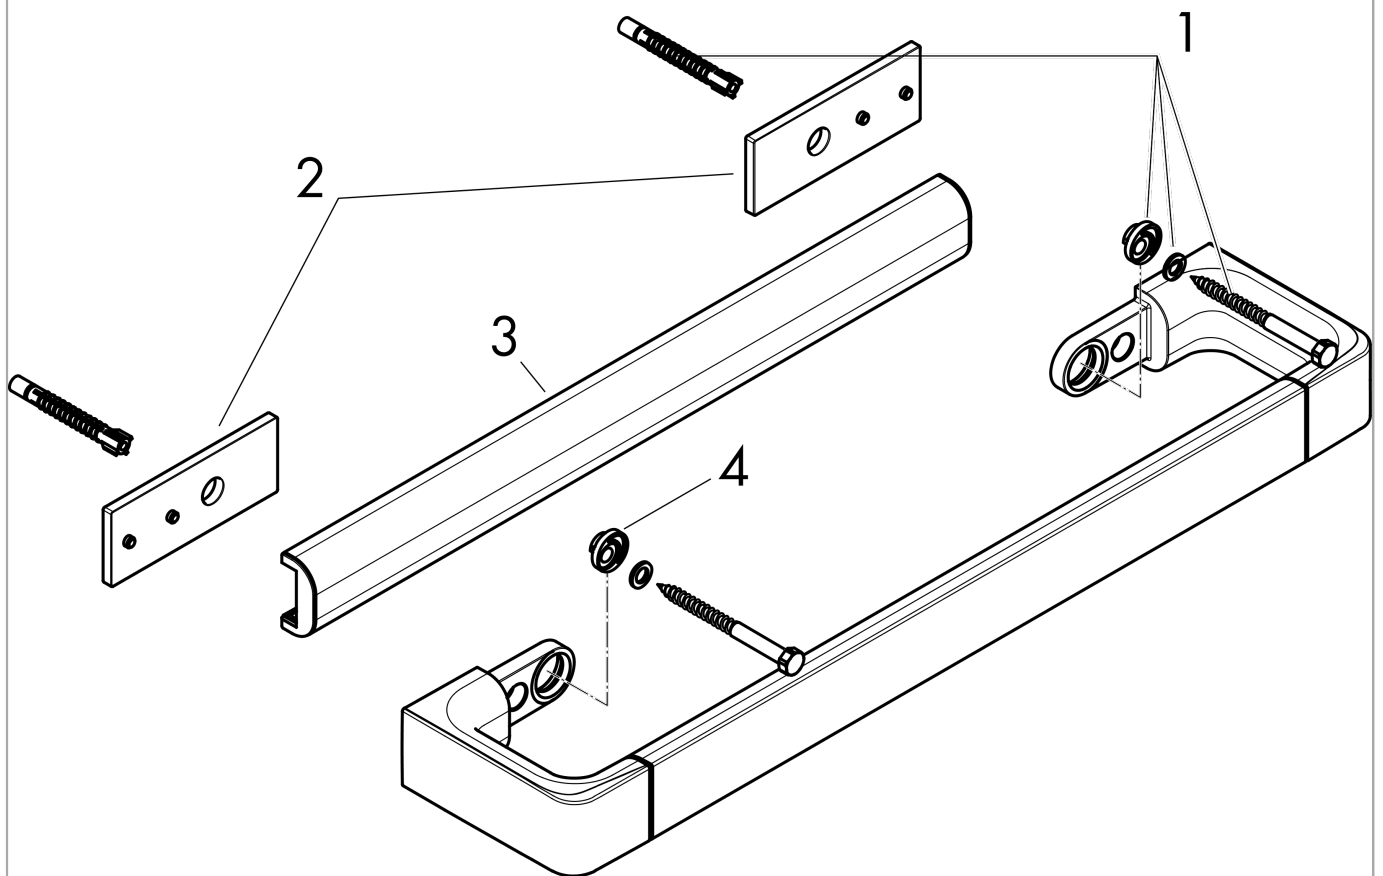

**AXOR Universal Softsquare
Towel Bar 32"**

Finish: **Brushed Gold Optic** Part no. : **42833250**

Features

- Wall-mounted
- Metal
- Metal holder
- Fixed
- With mounting material
- Use as a rail for accessories and towel bar
- Concealed fastening

Item details

List Price \$ 785.00

Design awards

Product image

Scale drawing

**AXOR Universal Softsquare
Towel Bar 32"**

Finish: **Brushed Gold Optic** Part no. : **42833250**

Exploded drawing

Year of production: >11/16

**AXOR Universal Softsquare
Towel Bar 32"**

Finish: **Brushed Gold Optic** Part no. : **42833250**

Spare parts list

Year of production: >11/16

| Pos. | | Part no. | Price | PU |
|------|--|----------|-------|----|
| 1 | mounting set | 92841000 | - | 1 |
| 2 | tile-matching-disk 7 mm | 92406250 | - | 1 |
| 3 | cover | 92435250 | - | 1 |
| 4 | excentric socket | 97604000 | - | 1 |
| a | set of adapters | 42870250 | - | 1 |
| b | set of covers | 42871250 | - | 1 |
| c | mounting kit for two-sided glass montage | 42841000 | - | 1 |