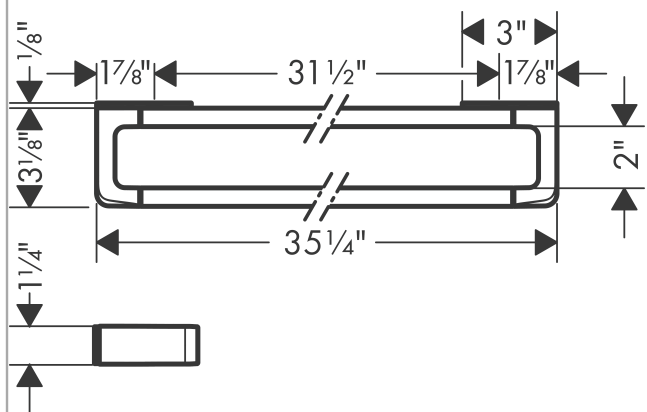

**AXOR Universal Softsquare
Towel Bar 32"**

Finish: **Brushed Gold Optic** Part no. : **42833250**

Features

- Wall-mounted
- Metal
- Metal holder
- Fixed
- With mounting material
- Use as a rail for accessories and towel bar
- Concealed fastening

Item details

List Price \$ 785.00

Design awards

Product image

Scale drawing

**AXOR Universal Softsquare
Towel Bar 32"**

Finish: **Brushed Gold Optic** Part no. : **42833250**

Exploded drawing

Year of production: >11/16

**AXOR Universal Softsquare
Towel Bar 32"**

Finish: **Brushed Gold Optic** Part no. : **42833250**

Spare parts list

Year of production: >11/16

| Pos. | | Part no. | Price | PU |
|------|--|----------|-------|----|
| 1 | mounting set | 92841000 | - | 1 |
| 2 | tile-matching-disk 7 mm | 92406250 | - | 1 |
| 3 | cover | 92435250 | - | 1 |
| 4 | excentric socket | 97604000 | - | 1 |
| a | set of adapters | 42870250 | - | 1 |
| b | set of covers | 42871250 | - | 1 |
| c | mounting kit for two-sided glass montage | 42841000 | - | 1 |