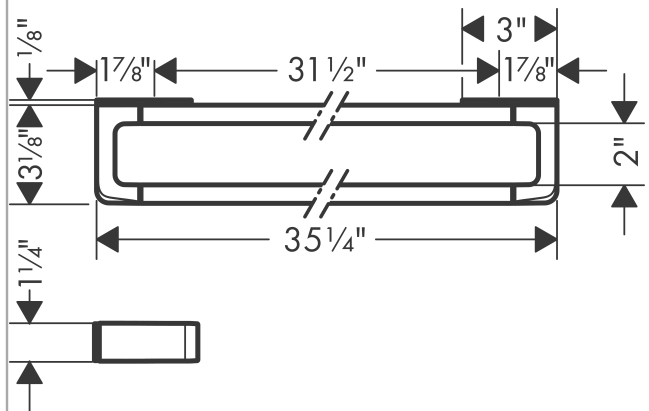

**AXOR Universal Softsquare
Towel Bar 32"**

Finish: **Brushed Black Chrome** Part no. : **42833340**

Features

- Wall-mounted
- Metal
- Metal holder
- Fixed
- With mounting material
- Use as a rail for accessories and towel bar
- Concealed fastening

Item details

List Price \$ 785.00

Design awards

Product image

Scale drawing

AXOR Universal Softsquare

Towel Bar 32"

Finish: **Brushed Black Chrome**

Part no. : **42833340**

Exploded drawing

Year of production: >11/16

AXOR Universal Softsquare

Towel Bar 32"

Finish: **Brushed Black Chrome** Part no. : **42833340**

Spare parts list

Year of production: >11/16

Pos.		Part no.	Price	PU
1	mounting set	92841000	-	1
2	tile-matching-disk 7 mm	92406340	-	1
3	cover	92435340	-	1
4	excentric socket	97604000	-	1
a	set of adapters	42870340	-	1
b	set of covers	42871340	-	1
c	mounting kit for two-sided glass montage	42841000	-	1