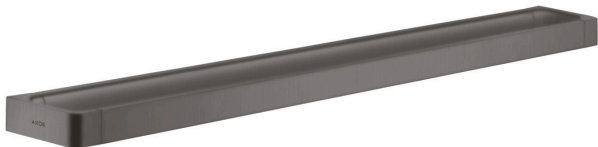

**AXOR Universal Softsquare
Towel Bar 32"**

Finish: **Brushed Black Chrome** Part no. : **42833340**

Features

- Wall-mounted
- Metal
- Metal holder
- Fixed
- With mounting material
- Use as a rail for accessories and towel bar
- Concealed fastening

Item details

List Price \$ 785.00

Design awards

Product image

Scale drawing

AXOR Universal Softsquare

Towel Bar 32"

Finish: **Brushed Black Chrome**

Part no. : **42833340**

Exploded drawing

Year of production: >11/16

AXOR Universal Softsquare

Towel Bar 32"

Finish: **Brushed Black Chrome** Part no. : **42833340**

Spare parts list

Year of production: >11/16