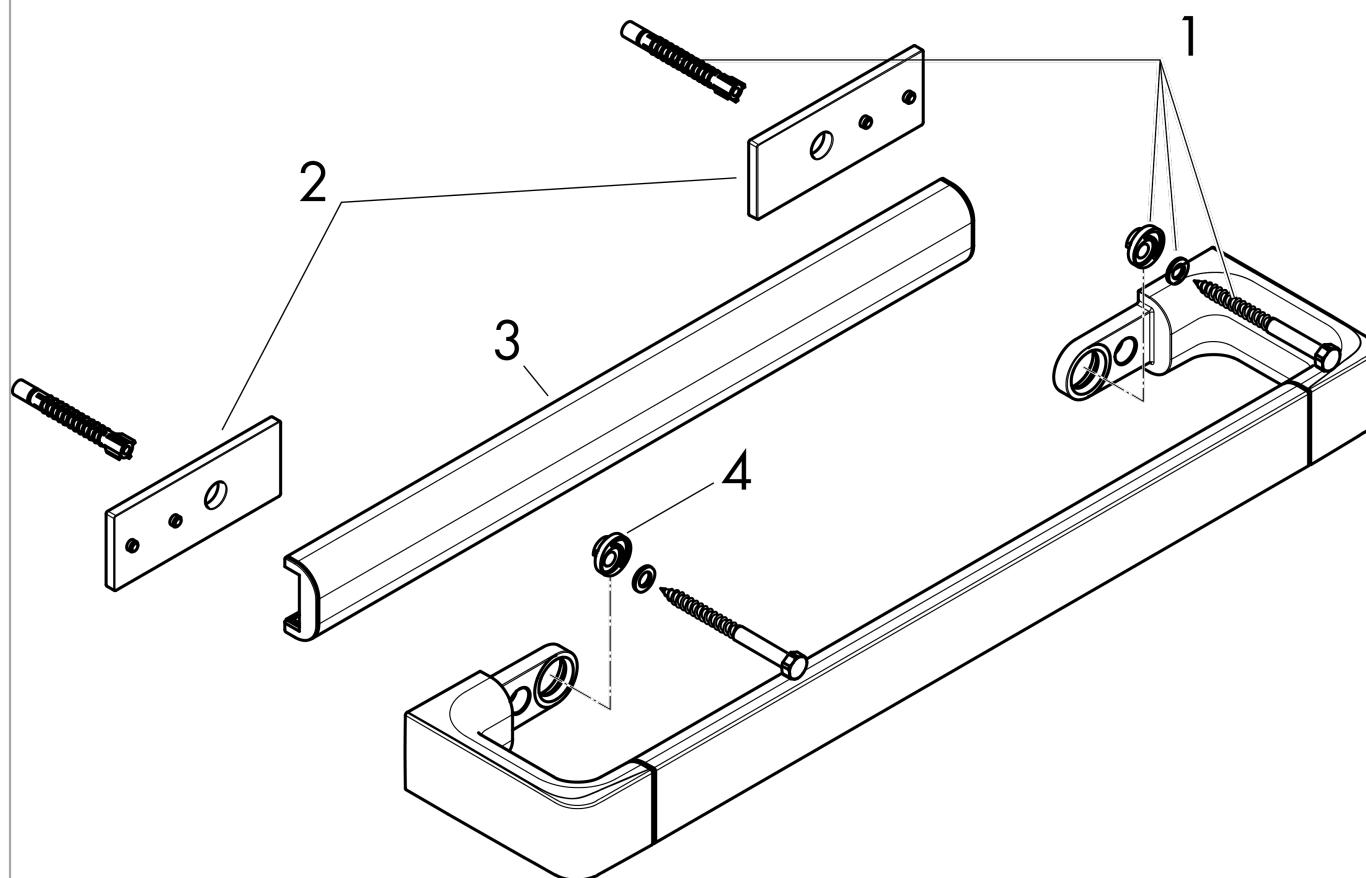

**AXOR Universal Softsquare
Towel Bar 32"**

Finish: **Brushed Black Chrome** Part no. : **42833340**

Features

- Wall-mounted
- Metal
- Metal holder
- Fixed
- With mounting material
- Use as a rail for accessories and towel bar
- Concealed fastening

Item details

List Price \$ 785.00

Design awards

Product image

Scale drawing

AXOR Universal Softsquare

Towel Bar 32"

Finish: **Brushed Black Chrome**

Part no. : **42833340**

Exploded drawing

Year of production: >11/16

AXOR Universal Softsquare

Towel Bar 32"

Finish: **Brushed Black Chrome** Part no. : **42833340**

Spare parts list

Year of production: >11/16

Pos.		Part no.	Price	PU
1	mounting set	92841000	-	1
2	tile-matching-disk 7 mm	92406340	-	1
3	cover	92435340	-	1
4	excentric socket	97604000	-	1
a	set of adapters	42870340	-	1
b	set of covers	42871340	-	1
c	mounting kit for two-sided glass montage	42841000	-	1