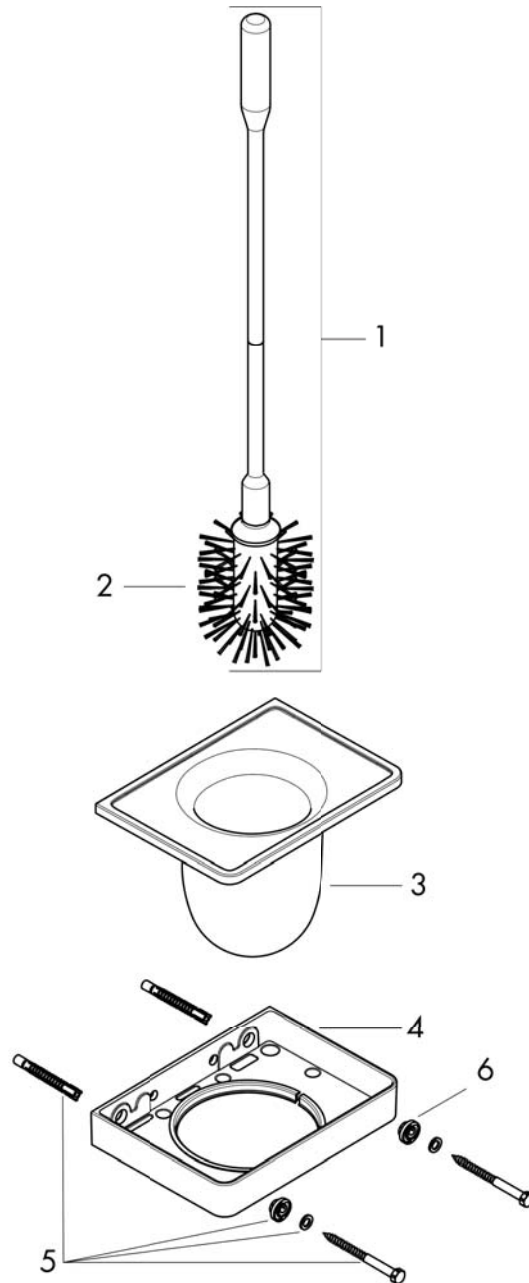

AXOR Universal Accessories
AXOR Universal Toilet Brush with Holder
Finishes : **chrome** Part no. : **42835000**

Exploded drawing

Year of production: >11/14

AXOR Universal Accessories
AXOR Universal Toilet Brush with Holder
 Finishes : **chrome** Part no. : **42835000**

Spare parts list

Year of production: >11/14

Pos.	Description	Part no.	Price	PU
1	stick with brush	92439000	-	1
2	WC-brush white	40088000	-	1
3	cup on its own	92438000	-	1
4	support element	92426000	-	1
5	mounting set	92841000	-	1
6	excentric socket	97604000	-	1
a	set of adapters	42870000	-	1