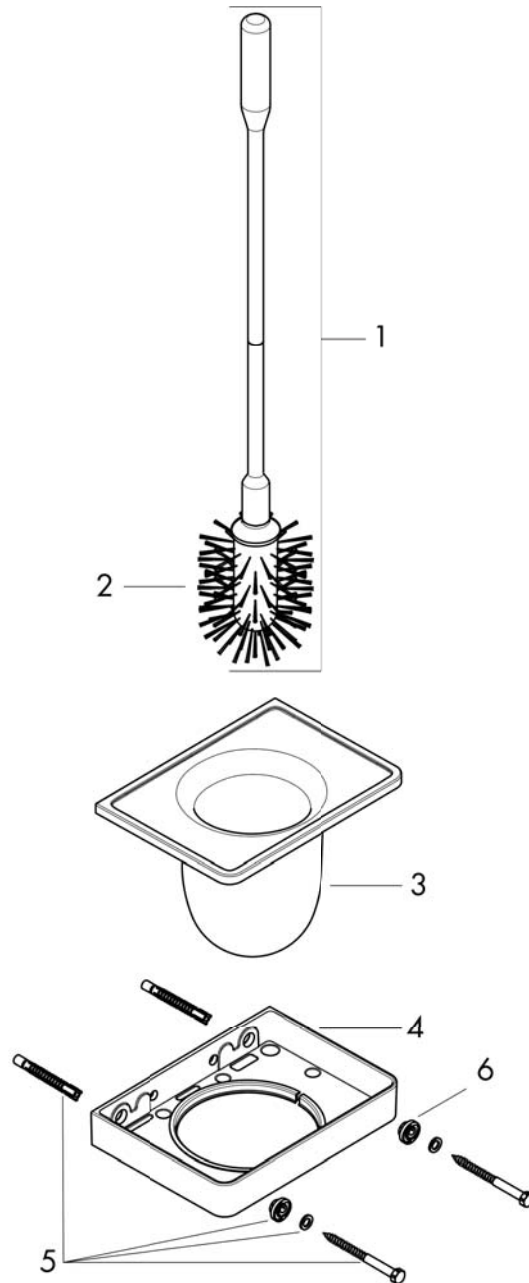

AXOR Universal Accessories
AXOR Universal Toilet Brush with Holder
 Finishes : brushed nickel Part no. : 42835820

Description

Features

- Glass, Metal
- Wall-mounted

Item details

Design awards

reddot award 2015
winner

Focus Open 2015
Silver

Compliance

Product image

Scale drawing

AXOR Universal Accessories
AXOR Universal Toilet Brush with Holder
Finishes : brushed nickel Part no. : 42835820

Exploded drawing

Year of production: >02/16

AXOR Universal Accessories
AXOR Universal Toilet Brush with Holder
 Finishes : **brushed nickel** Part no. : **42835820**

Spare parts list

Year of production: >02/16

Pos.	Description	Part no.	Price	PU
1	stick with brush	92439820	-	1
2	WC-brush white	40088000	-	1
3	cup on its own	92438000	-	1
4	support element	92426820	-	1
5	mounting set	92841000	-	1
6	excentric socket	97604000	-	1
a	set of adapters	42870000	-	1
b	set of covers	42871820	-	1
c	mounting kit for two-sided glass montage	42841000	-	1