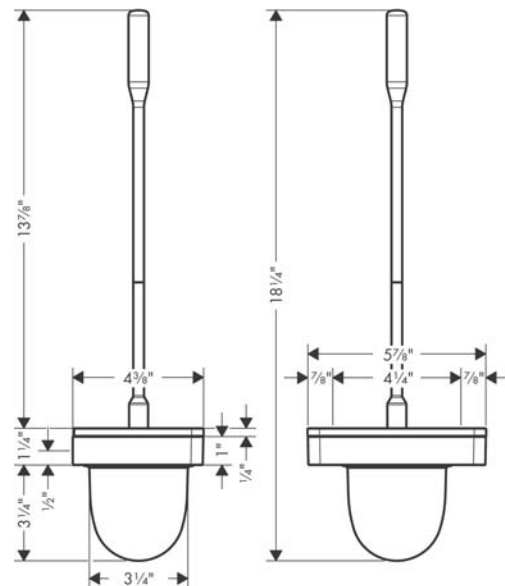

AXOR Universal Accessories
AXOR Universal Toilet Brush with Holder
 Finishes : brushed nickel Part no. : 42835820

Description

Features

- Glass, Metal
- Wall-mounted

Item details

Design awards

reddot award 2015
winner

Focus Open 2015
Silver

Compliance

Product image

Scale drawing

AXOR Universal Accessories
AXOR Universal Toilet Brush with Holder
Finishes : brushed nickel Part no. : 42835820

Exploded drawing

Year of production: >02/16

AXOR Universal Accessories
AXOR Universal Toilet Brush with Holder
 Finishes : **brushed nickel** Part no. : **42835820**

Spare parts list

Year of production: >02/16

Pos.	Description	Part no.	Price	PU
1	stick with brush	92439820	-	1
2	WC-brush white	40088000	-	1
3	cup on its own	92438000	-	1
4	support element	92426820	-	1
5	mounting set	92841000	-	1
6	excentric socket	97604000	-	1
a	set of adapters	42870000	-	1
b	set of covers	42871820	-	1
c	mounting kit for two-sided glass montage	42841000	-	1