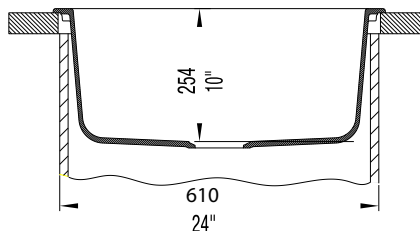

JOB INFORMATION

Job Name: _____

Contact: _____

Date Specified: _____

Specifier: _____

Contractor: _____

NOMINAL DIMENSIONS

Model 440210 shown

OVERALL	CUT OUT SIZE	BOWL DEPTHS	DRAIN
25" x 22"	24-1/4" x 21-1/4"	10"	3-1/2"

DXF cutout templates available on our website.

KNOCKOUT HOLE LOCATIONS
 Pre-drilled for single-hole faucet.

BLANCO AMERICA

800.451.5782
 www.blancoamerica.com