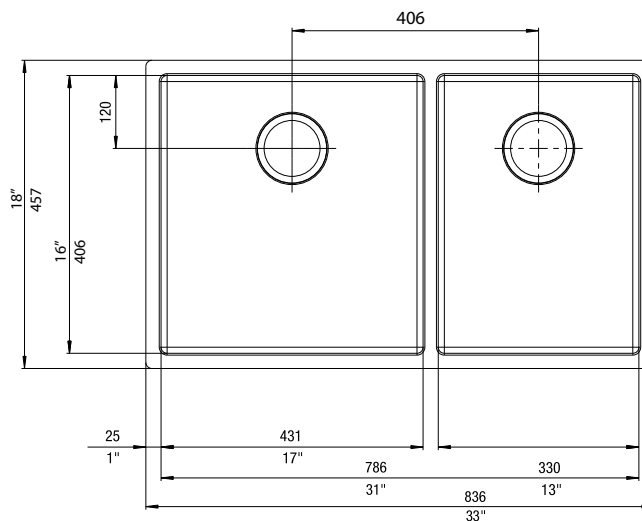

JOB INFORMATION

Job Name: _____

Contact: _____

Date Specified: _____

Specifier: _____

Contractor: _____

NOMINAL DIMENSIONS

Model 441130 shown

OVERALL	CUT OUT SIZE	BOWL DEPTHS		DRAIN
		LEFT	RIGHT	
33" x 18"	Template provided with approximate 1/8" reveal	9-1/2"	9-1/2"	3-1/2"

DXF cutout templates available on our website.

BLANCO AMERICA

800.451.5782
 www.blancoamerica.com