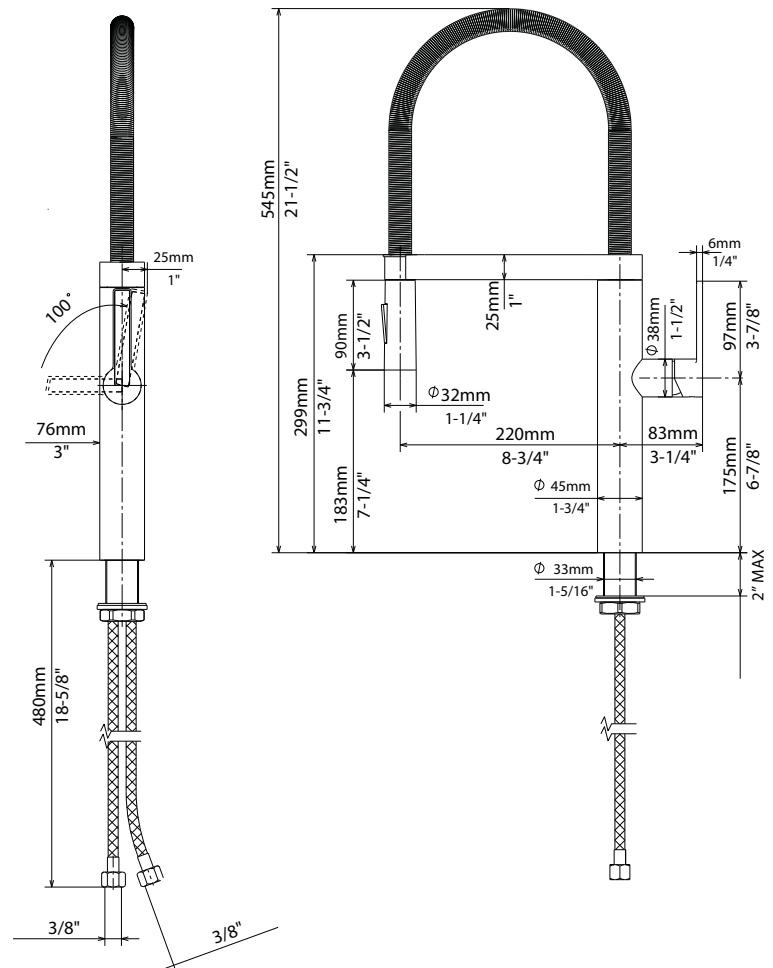

### FEATURES

- 2011 RED DOT Award-Winning Design
- Handle does not move back behind faucet; allows for close backsplash installation
- Flexible steel spring spout for easy usage
- Quick release magnetic hand spray will not demagnetize
- Dual spray feature
- Solid brass construction
- Ceramic disk cartridge
- 2.2 GPM flow rate
- Installation in a 1-3/8" hole
- 360 degree spout swivel
- 2" maximum deck thickness

### NOMINAL DIMENSIONS

Model 441331 shown

REACH	SPOUT HEIGHT	FAUCET HEIGHT
8-5/8"	7-1/4"	21-1/2"

See next page for exploded parts drawing and parts list.

**BLANCO AMERICA**

800.451.5782

www.blancoamerica.com