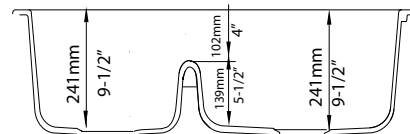

## NOMINAL DIMENSIONS

OVERALL	CUTOUT SIZE	BOWL DEPTH		DRAIN DIAMETER
		LEFT	RIGHT	
32" x 20-7/8"	Template provided with approximate 1/8" reveal	9-1/2"	9-1/2"	3-1/2"

DXF cutout templates available on our website