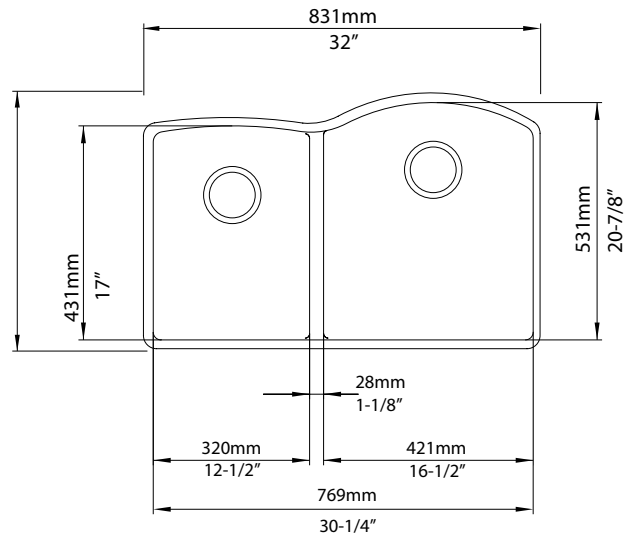

## NOMINAL DIMENSIONS

OVERALL	CUTOUT SIZE	BOWL DEPTH		DRAIN DIAMETER
		LEFT	RIGHT	
32" x 20-7/8"	Template provided with approximate 1/8" reveal	9-1/2"	9-1/2"	3-1/2"

DXF cutout templates available on our website