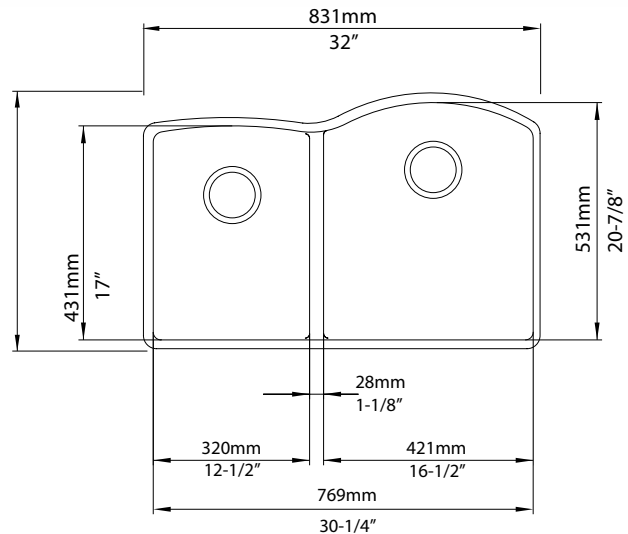

Model 441608 shown

NOMINAL DIMENSIONS

OVERALL	CUTOUT SIZE	BOWL DEPTH		DRAIN DIAMETER
		LEFT	RIGHT	
32" x 20-7/8"	Template provided with approximate 1/8" reveal	9-1/2"	9-1/2"	3-1/2"

DXF cutout templates available on our website