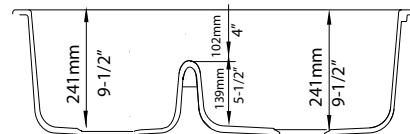

While BLANCO endeavors to provide accurate information, all dimensions are nominal, cannot be guaranteed, and are subject to change or cancellation. BLANCO assumes no responsibility for use of superseded or voided specifications.

Model 441608 shown

NOMINAL DIMENSIONS

OVERALL	CUTOUT SIZE	BOWL DEPTH		DRAIN DIAMETER
		LEFT	RIGHT	
32" x 20-7/8"	Template provided with approximate 1/8" reveal	9-1/2"	9-1/2"	3-1/2"

DXF cutout templates available on our website