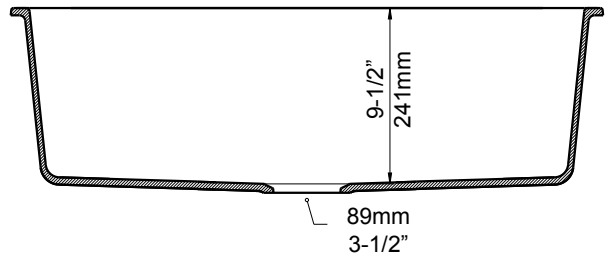

BLANCO AMERICA

800.451.5782

www.blancoamerica.com

© 2013 BLANCO AMERICA

12/13

SPEC-003