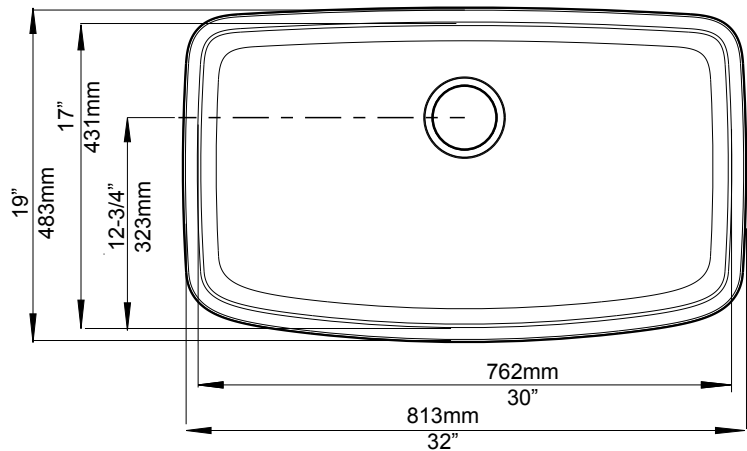

BLANCO AMERICA

800.451.5782

www.blancoamerica.com

© 2013 BLANCO AMERICA

12/13

SPEC-003