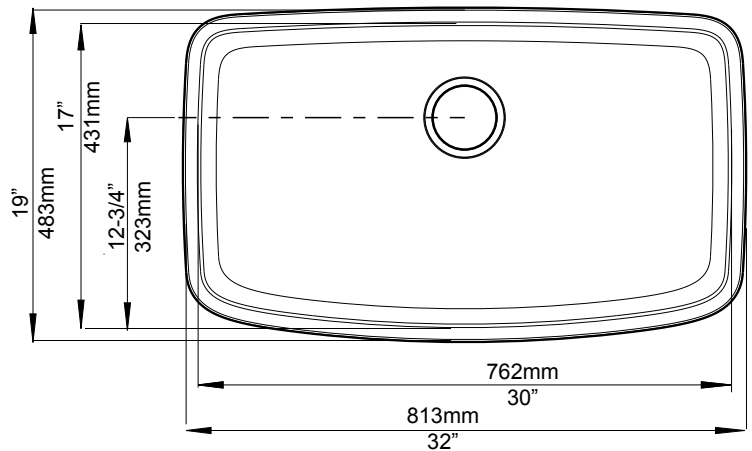

BLANCO AMERICA

800.451.5782

www.blancoamerica.com

© 2013 BLANCO AMERICA

12/13

SPEC-003