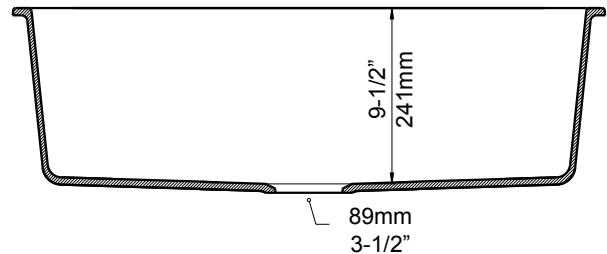

JOB INFORMATION

Job Name: _____

Contact: _____

Date Specified: _____

Specifier: _____

Contractor: _____

Model 441613 shown

NOMINAL DIMENSIONS

OVERALL	CUTOUT SIZE	BOWL DEPTH	DRAIN DIAMETER
32" X 19"	Refer to supplied template.	9-1/2"	3-1/2"

DXF cutout templates (Undermount and Drop-In versions) available on our web site

BLANCO AMERICA

800.451.5782