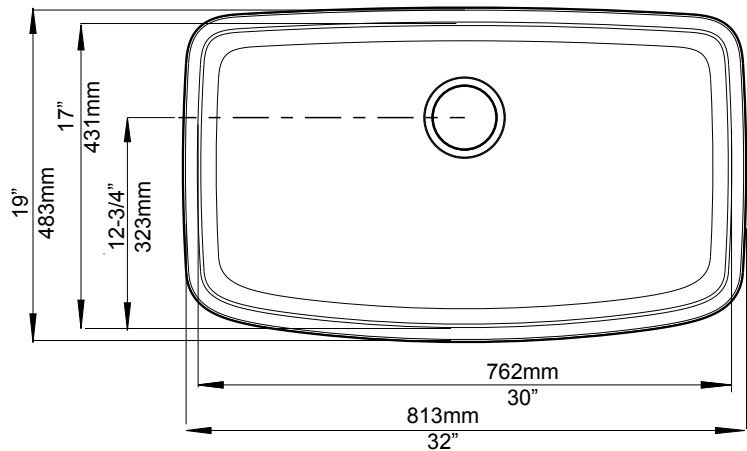

JOB INFORMATION

Job Name: _____

Contact: _____

Date Specified: _____

Specifier: _____

Contractor: _____

Model 441613 shown

NOMINAL DIMENSIONS

OVERALL	CUTOUT SIZE	BOWL DEPTH	DRAIN DIAMETER
32" X 19"	Refer to supplied template.	9-1/2"	3-1/2"

DXF cutout templates (Undermount and Drop-In versions) available on our web site

BLANCO AMERICA

800.451.5782