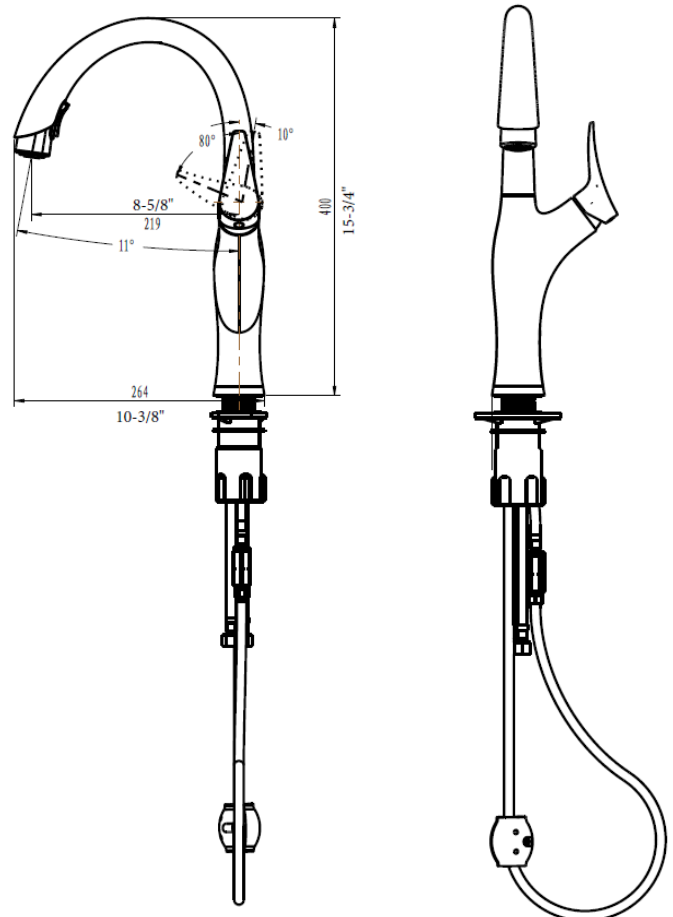

**FEATURES**

- Solid brass body
- Ceramic disk cartridge
- Pull-down spray
- 1.5 GPM flow rate
- Installation in a 1-3/8" hole
- Color coded hot and cold supply lines
- 180 degree spout swivel
- **????** maximum deck thickness

**JOB INFORMATION**

Job Name: \_\_\_\_\_

Contact: \_\_\_\_\_

Date Specified: \_\_\_\_\_

Specifier: \_\_\_\_\_

Contractor: \_\_\_\_\_

**NOMINAL DIMENSIONS**

Model shown

REACH	SPOUT HEIGHT	FAUCET HEIGHT
8-5/8"	10-1/4"	15-3/4"

See next page for exploded parts drawing and parts list.

**BLANCO AMERICA**

800.451.5782  
 www.blancoamerica.com

© 2016 BLANCO AMERICA

1/16

SPEC-001

## REPAIR PART GUIDE

Num.	Description	Part #
1,1.1	Handle - Chrome	441887
1.1	Handle - Screw and Cap	440889
2	Cartridge lock nut	441889
3	Cartridge	440877
4,5	Inner body ring set and screw	441891
6	Mounting assembly	441892
7	Spray hose	440878
8	Check valve	441874
9	Weight	441917
10	Handspray - Chrome	441447
10.1	Aerator	440905
10.2	Flow regulator 2.2 GPM	441448