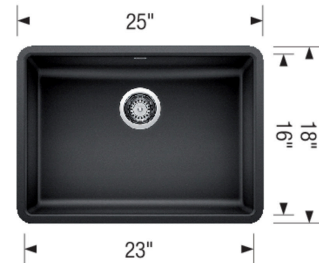

### Design and Planning Tips

- Min cabinet size: 30 in
- Bowl depth: 5 in ( 5.0 mm )

What is included:

Installation instructions, Sink template, Limited lifetime warranty, Drain NOT included., Sink clips are not included and may be ordered separately.

Outside Cabinet: 30"

Bowl Depth: 5-3/8" O.D. 5" I.D.

Cutout Size: Template provided 1/8" reveal

Actual Ship Weight: 25 lbs - UPS oversize weight charges apply\*

Codes/Standards: CSA B45.8-18/ IAPMO Z403-2018