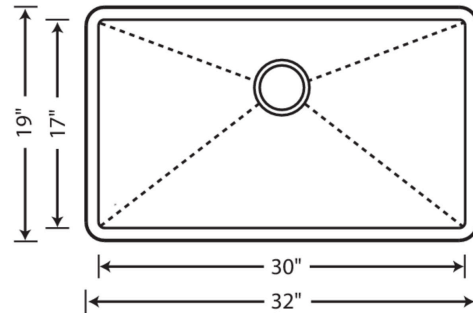

PRECIS Super Single SILGRANIT

Sink Specifications

Color	SKU
Biscuit	440151
Café Brown	440147
Metallic Gray	440148
Anthracite	440149
White	440150
Truffle	441297
Cinder	441478
Concrete Gray	442740

Design and Planning Tips

- Min cabinet size: 36 in
- Bowl depth: 9 1/2 in (240.0 mm)

What is included:

Installation instructions, Sink template, Limited lifetime warranty, Drain NOT included, Undermount clips are not provided and may be purchased separately.

Bowl Depth: 9-1/2"

Required outside cabinet: 36"

Cutout Size: Template provided with approximate 1/8" reveal

This design allows easy install in standard 25" countertops.

Codes/Standards: CSA B45.8-18/ IAPMO Z403-2018

Warranty

BLANCO offers a limited lifetime warranty on all sinks and faucets, as well as a one-year warranty on all custom accessories.

Code/Standards Compliance

BLANCO sinks and faucets are third-party tested and certified to standards and listed by applicable certification bodies. For more information on individual product listings, contact our office or listing organization.

View our how-to videos to learn more about installing and caring for BLANCO products:

<https://www.blanco.com/us-en/service/how-to-videos/>

Questions? Contact us today

BLANCO America, Inc.
110 Mount Holly By-Pass
Lumberton, NJ 08048

Phone & Fax
Phone: 888-668-6201
Fax: 609-668-6211

While BLANCO endeavors to provide accurate information, all dimensions are nominal, cannot be guaranteed, and are subject to change or cancellation. BLANCO assumes no responsibility for use of superseded or voided specifications.