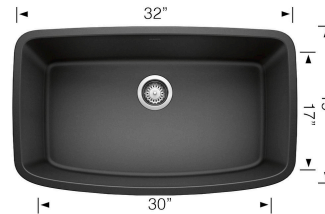

## Sink Specifications

Color	SKU
Anthracite	441610
Cinder	441611
Café	441613
Biscuit	441774
Metallic Gray	441775
Truffle	441772
White	441773
Concrete Gray	442756
Coal Black	442942

## Design and Planning Tips

- Min cabinet size: 36 in
- Bowl depth: 9,5 in ( 240.0 mm )

What is included:  
Installation instructions  
Cut-out template  
Limited Lifetime Warranty

Undermount installation only

Minimum cabinet size: 36"

Cut-out Dimensions:

Cut-out Length: 30.25"

Cut-out Width: 17.25"

Cut-out Below Counter Depth: 10.29"

Sink Bowl Dimensions:

Sink Bowl Length (left-to-right): 30"

Sink Bowl Width (front-to-back): 17"