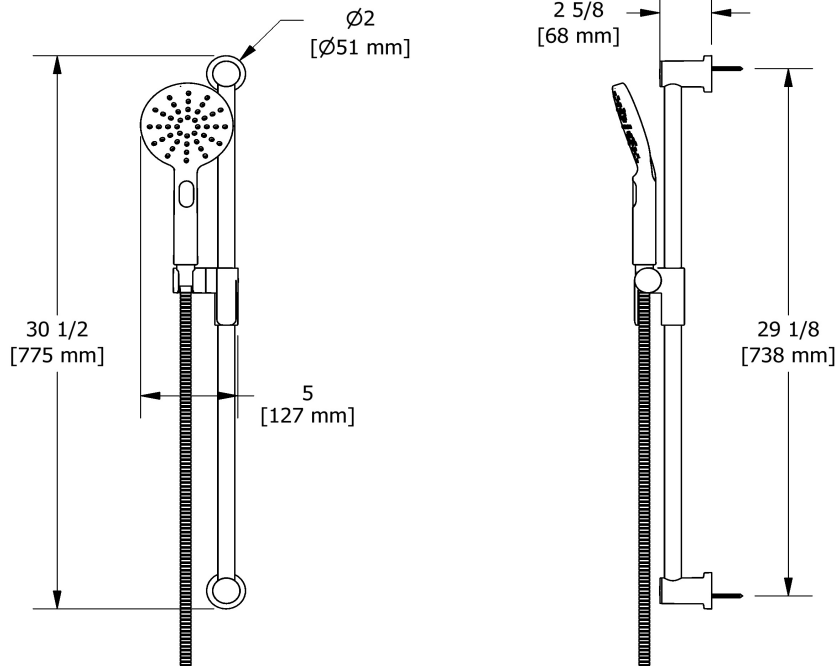

Hand shower rail
4664

Specifications

Descriptions

- Ø22 mm (7/8") slide bar
- Easy-Glide left cursor
- 4364, 2-jet hand shower
- Scale-free
- 150 cm (59") double interlock flexible hose, swivel and 2 check valves