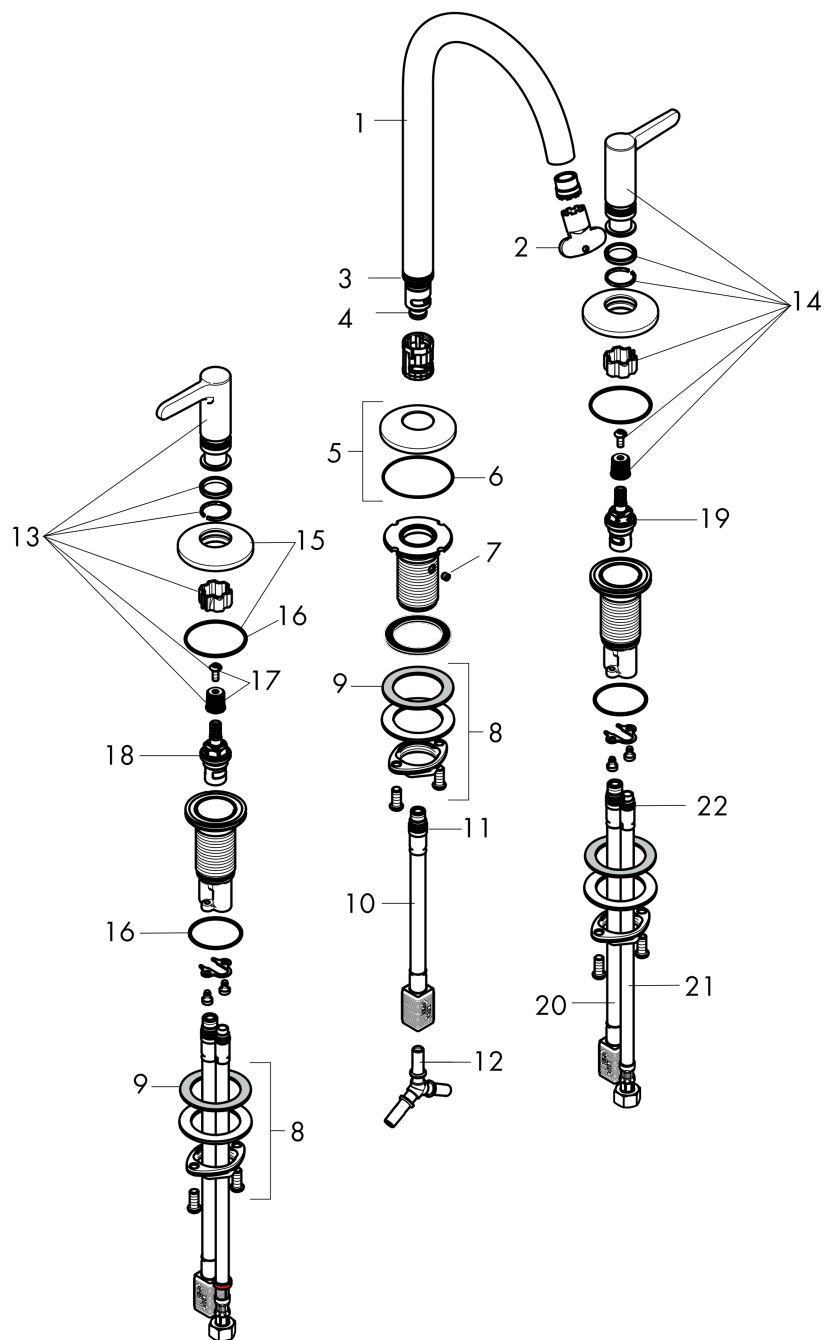

AXOR One
Widespread Faucet 170, 1.2 GPM
 Finishes : Part no. : **48050001**

Exploded drawing

Year of production: >08/21

AXOR One
Widespread Faucet 170, 1.2 GPM
 Finishes : Part no. : **48050001**

Spare parts list

Year of production: >08/21

Pos.		Part no.	Price	PU
1	spout cpl.	94100000	-	1
2	special tool	98987000	-	1
3	O-ring 18x1,5	98231000	-	1
4	O-ring 9x1,5	98117000	-	1
5	escutcheon	93998000	-	1
6	O-Ring 46x2	98195000	-	1
7	hollow set screw M5x5	98446000	-	1
8	null	92909000	-	1
9	lever collar	97548000	-	1
10	null	92913000	-	1
11	O-ring 8x1,75	97827000	-	1
12	hose connection angel	92905000	-	1
13	handle for hot water	94160000	-	1
14	handle for cold water	94161000	-	1
15	escutcheon for handle	94162000	-	1
16	null	92907000	-	1
17	handle fixing set	98932000	-	1
18	shut off unit right closing	98817000	-	1
19	shut off unit left closing	95366000	-	1
20	null	92914000	-	1
21	connection hose 18½" M8x0,75 3/8"	96321001	-	1
22	O-ring 7x1,5	98422000	-	1