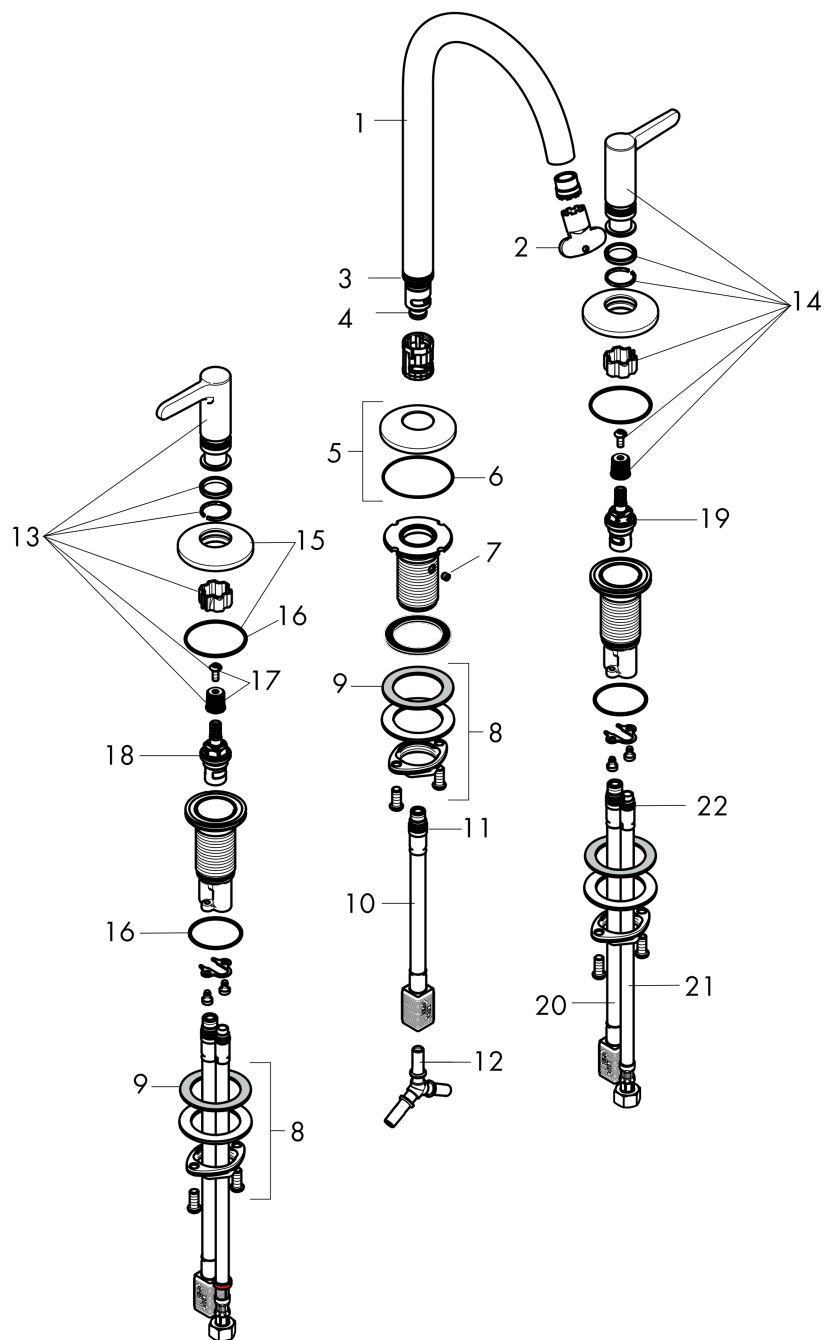

AXOR One
Widespread Faucet 170, 1.2 GPM
 Finishes : Part no. : **48050671**

Exploded drawing

Year of production: >08/21

AXOR One
Widespread Faucet 170, 1.2 GPM
 Finishes : Part no. : **48050671**

Spare parts list

Year of production: >08/21

Pos.		Part no.	Price	PU
1	spout cpl.	94100670	-	1
2	special tool	98987000	-	1
3	O-ring 18x1,5	98231000	-	1
4	O-ring 9x1,5	98117000	-	1
5	escutcheon	93998670	-	1
6	O-Ring 46x2	98195000	-	1
7	hollow set screw M5x5	98446000	-	1
8	null	92909000	-	1
9	lever collar	97548000	-	1
10	null	92913000	-	1
11	O-ring 8x1,75	97827000	-	1
12	hose connection angel	92905000	-	1
13	handle for hot water	94160670	-	1
14	handle for cold water	94161670	-	1
15	escutcheon for handle	94162670	-	1
16	null	92907000	-	1
17	handle fixing set	98932000	-	1
18	shut off unit right closing	98817000	-	1
19	shut off unit left closing	95366000	-	1
20	null	92914000	-	1
21	connection hose 18½" M8x0,75 3/8"	96321001	-	1
22	O-ring 7x1,5	98422000	-	1