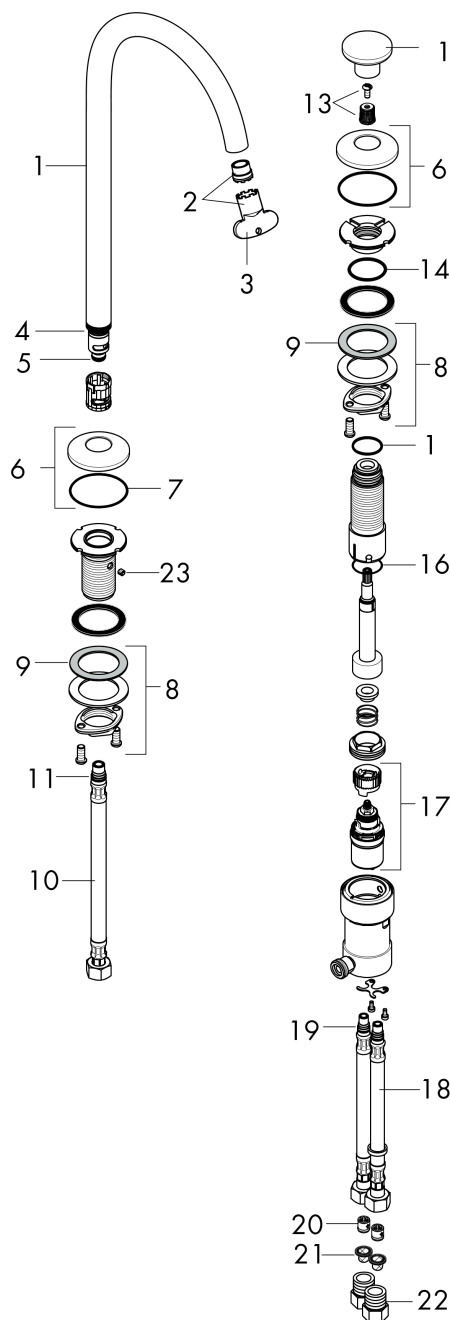

AXOR One
2-Hole Single-Handle Faucet 260, 1.2 GPM
 Finishes : Part no. : **48060001**

Exploded drawing

Year of production: >08/21

AXOR One
2-Hole Single-Handle Faucet 260, 1.2 GPM
 Finishes : Part no. : **48060001**

Spare parts list

Year of production: >08/21

Pos.		Part no.	Price	PU
1	spout cpl.	93996000	-	1
2	aerator M16,5x1 (4,5 l/min)	92875000	-	1
3	special tool	98987000	-	1
4	O-ring 18x1,5	98231000	-	1
5	O-ring 9x1,5	98117000	-	1
6	escutcheon	93998000	-	1
7	O-Ring 46x2	98195000	-	1
8	null	92909000	-	1
9	lever collar	97548000	-	1
10	connection hose 450 mm M10x1 G3/8	96507000	-	1
11	O-ring 8x1,75	97827000	-	1
12	handle	93997000	-	1
13	handle fixing set	98932000	-	1
14	O-ring 28x2,5	98209000	-	1
15	O-Ring 22x2	98185000	-	1
16	O-ring 23x1,5	92287000	-	1
17	cartridge, assy	92529000	-	1
18	connection hose 450 mm M8x0,75 G3/8	93405000	-	1
19	O-ring 7x1,5	98422000	-	1
20	non return valve DW 10	96456000	-	1
21	filter packing	95291000	-	1
22	adapter for connection hose	88802000	-	1
23	hollow set screw M5x5	98446000	-	1