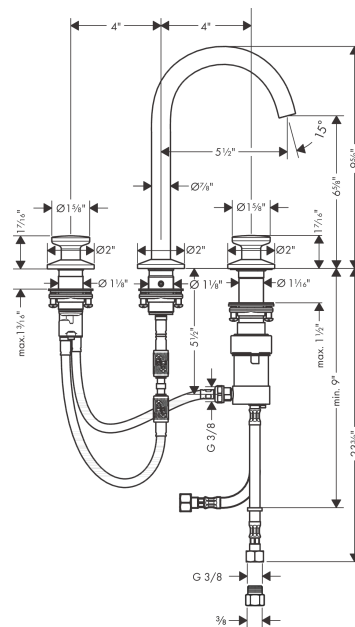

AXOR One
Widespread Faucet Select 170, 1.2 GPM
 Finishes : Part no. : **48070001**

Features

- Swivel range 120°
- Spray modes: Aerated spray
- Flow: 1.2 GPM (4.5 L/Min)
- Right handle: Select cartridge with temperature control
- left handle: volume control
- Does not include: Pop-up assembly

Item details

List Price

Technology

Compliance

Product image

Scale drawing

AXOR One
Widespread Faucet Select 170, 1.2 GPM
 Finishes : Part no. : **48070001**

Exploded drawing

Year of production: >08/21

AXOR One
Widespread Faucet Select 170, 1.2 GPM
 Finishes : Part no. : **48070001**

Spare parts list

Year of production: >08/21

Pos.		Part no.	Price	PU
1	spout cpl.	94100000	-	1
2	special tool	98987000	-	1
3	O-ring 18x1,5	98231000	-	1
4	O-ring 9x1,5	98117000	-	1
5	escutcheon	93998000	-	1
6	O-Ring 46x2	98195000	-	1
7	hollow set screw M5x5	98446000	-	1
8	O-ring 28x2,5	98209000	-	1
9	null	92909000	-	1
10	lever collar	97548000	-	1
11	null	92914000	-	1
12	O-ring 8x1,75	97827000	-	1
13	coupling set	94264000	-	1
14	handle	94263000	-	1
15	escutcheon for handle	94162000	-	1
16	null	92907000	-	1
17	handle fixing set	98932000	-	1
18	shut off unit right closing	98817000	-	1
19	connection hose 450 mm M8x0,75 G3/8	97206000	-	1
20	handle	93997000	-	1
21	O-Ring 22x2	98185000	-	1
22	O-ring 23x1,5	92287000	-	1
23	cartridge, assy	92529000	-	1
24	connection hose 450 mm M8x0,75 G3/8	93405000	-	1
25	O-ring 7x1,5	98422000	-	1
26	non return valve DW 10	96456000	-	1
27	filter packing	95291000	-	1
28	adapter for connection hose	88802000	-	1