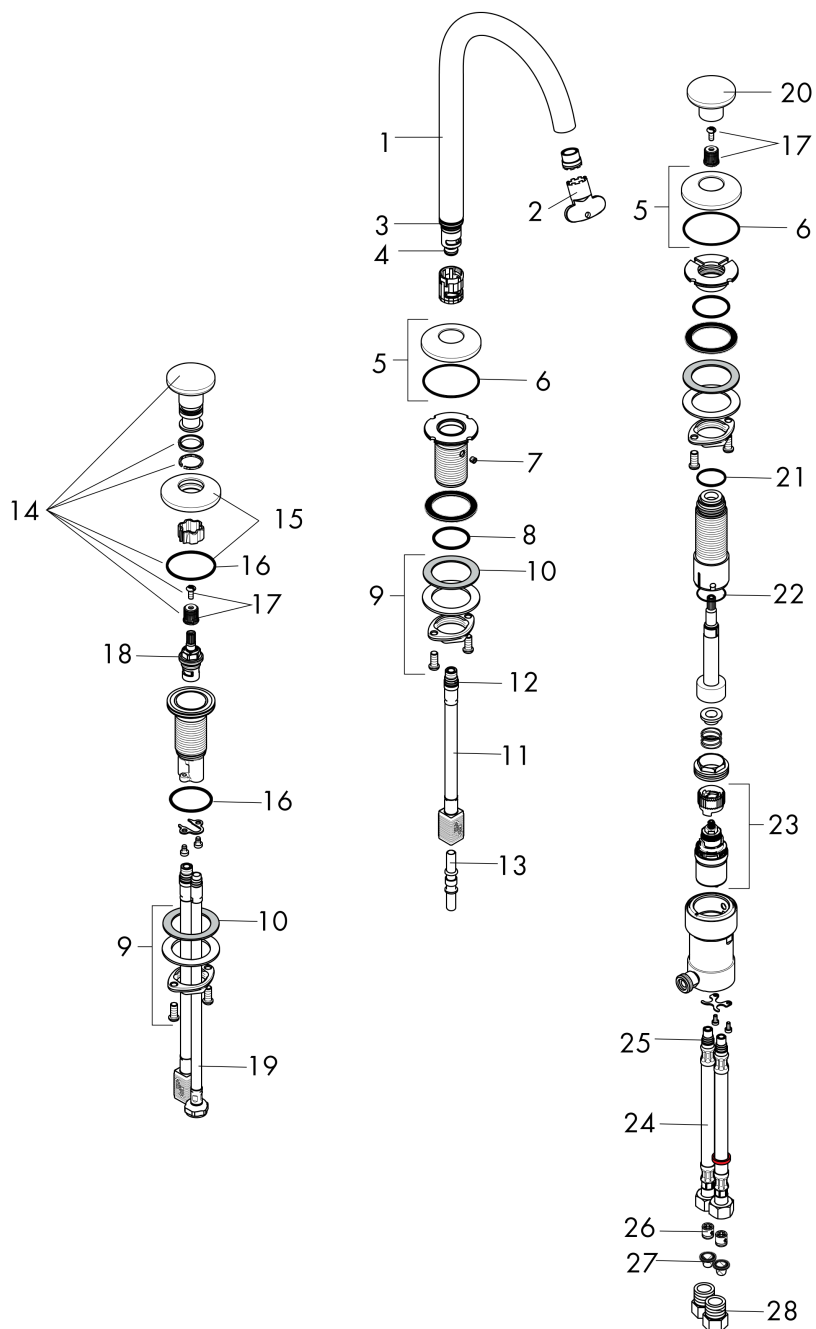

AXOR One
Widespread Faucet Select 170, 1.2 GPM
 Finishes : Part no. : **48070001**

Features

- Swivel range 120°
- Spray modes: Aerated spray
- Flow: 1.2 GPM (4.5 L/Min)
- Right handle: Select cartridge with temperature control
- left handle: volume control
- Does not include: Pop-up assembly

Item details

List Price

Technology

Compliance

Product image

Scale drawing

AXOR One
Widespread Faucet Select 170, 1.2 GPM
 Finishes : Part no. : **48070001**

Exploded drawing

Year of production: >08/21

AXOR One
Widespread Faucet Select 170, 1.2 GPM
 Finishes : Part no. : **48070001**

Spare parts list

Year of production: >08/21

Pos.		Part no.	Price	PU
1	spout cpl.	94100000	-	1
2	special tool	98987000	-	1
3	O-ring 18x1,5	98231000	-	1
4	O-ring 9x1,5	98117000	-	1
5	escutcheon	93998000	-	1
6	O-Ring 46x2	98195000	-	1
7	hollow set screw M5x5	98446000	-	1
8	O-ring 28x2,5	98209000	-	1
9	null	92909000	-	1
10	lever collar	97548000	-	1
11	null	92914000	-	1
12	O-ring 8x1,75	97827000	-	1
13	coupling set	94264000	-	1
14	handle	94263000	-	1
15	escutcheon for handle	94162000	-	1
16	null	92907000	-	1
17	handle fixing set	98932000	-	1
18	shut off unit right closing	98817000	-	1
19	connection hose 450 mm M8x0,75 G3/8	97206000	-	1
20	handle	93997000	-	1
21	O-Ring 22x2	98185000	-	1
22	O-ring 23x1,5	92287000	-	1
23	cartridge, assy	92529000	-	1
24	connection hose 450 mm M8x0,75 G3/8	93405000	-	1
25	O-ring 7x1,5	98422000	-	1
26	non return valve DW 10	96456000	-	1
27	filter packing	95291000	-	1
28	adapter for connection hose	88802000	-	1