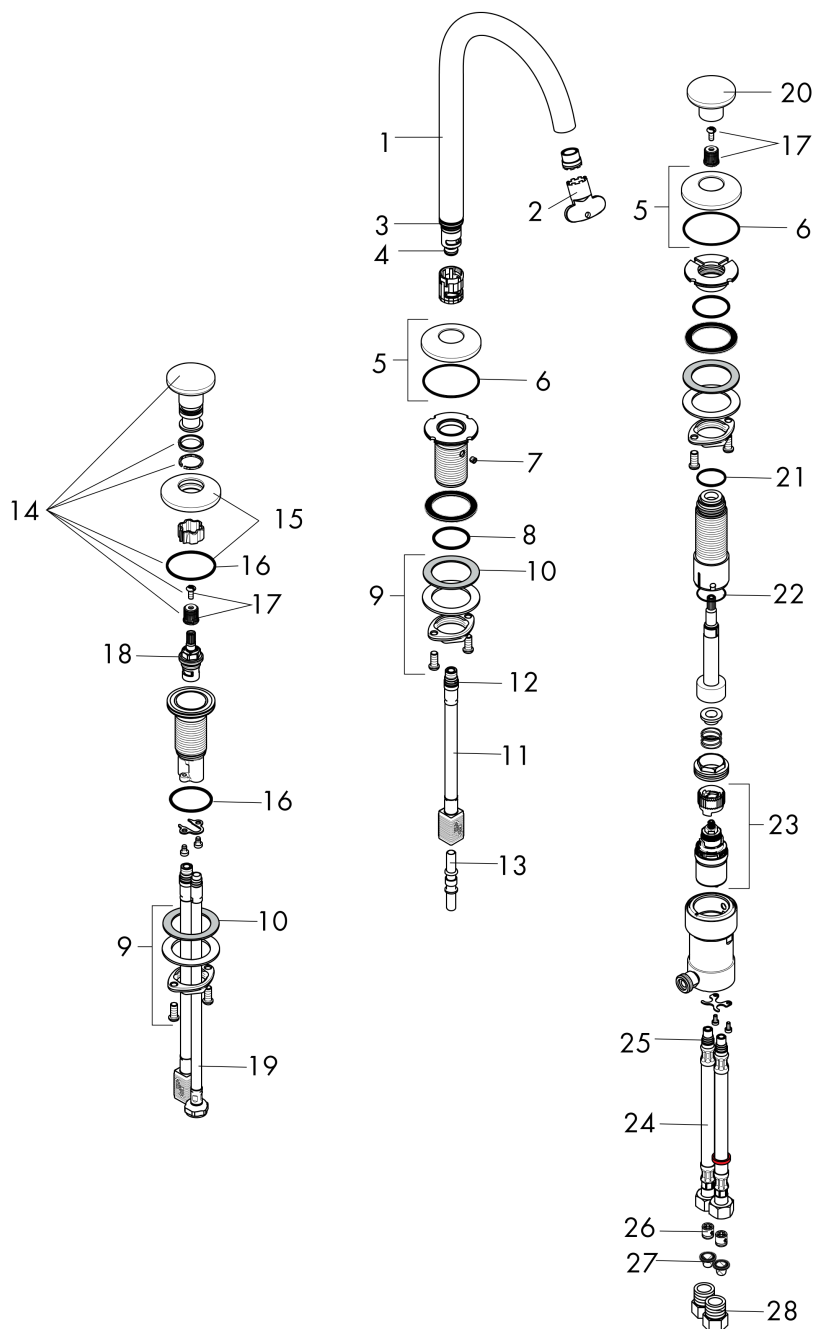

AXOR One
Widespread Faucet Select 170, 1.2 GPM
 Finishes : Part no. : **48070671**

Features

- Swivel range 120°
- Spray modes: Aerated spray
- Flow: 1.2 GPM (4.5 L/Min)
- Right handle: Select cartridge with temperature control
- left handle: volume control
- Does not include: Pop-up assembly

Item details

List Price

Technology

Compliance

Product image

Scale drawing

AXOR One
Widespread Faucet Select 170, 1.2 GPM
 Finishes : Part no. : **48070671**

Exploded drawing

Year of production: >08/21

AXOR One
Widespread Faucet Select 170, 1.2 GPM
 Finishes : Part no. : **48070671**

Spare parts list

Year of production: >08/21

Pos.		Part no.	Price	PU
1	spout cpl.	94100670	-	1
2	special tool	98987000	-	1
3	O-ring 18x1,5	98231000	-	1
4	O-ring 9x1,5	98117000	-	1
5	escutcheon	93998670	-	1
6	O-Ring 46x2	98195000	-	1
7	hollow set screw M5x5	98446000	-	1
8	O-ring 28x2,5	98209000	-	1
9	null	92909000	-	1
10	lever collar	97548000	-	1
11	null	92914000	-	1
12	O-ring 8x1,75	97827000	-	1
13	coupling set	94264000	-	1
14	handle	94263670	-	1
15	escutcheon for handle	94162670	-	1
16	null	92907000	-	1
17	handle fixing set	98932000	-	1
18	shut off unit right closing	98817000	-	1
19	connection hose 450 mm M8x0,75 G3/8	97206000	-	1
20	handle	93997670	-	1
21	O-Ring 22x2	98185000	-	1
22	O-ring 23x1,5	92287000	-	1
23	cartridge, assy	92529000	-	1
24	connection hose 450 mm M8x0,75 G3/8	93405000	-	1
25	O-ring 7x1,5	98422000	-	1
26	non return valve DW 10	96456000	-	1
27	filter packing	95291000	-	1
28	adapter for connection hose	88802000	-	1