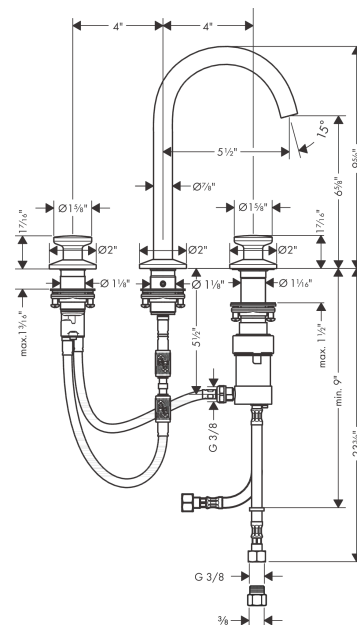

AXOR One
Widespread Faucet Select 170, 1.2 GPM
 Finishes : Part no. : **48070671**

Features

- Swivel range 120°
- Spray modes: Aerated spray
- Flow: 1.2 GPM (4.5 L/Min)
- Right handle: Select cartridge with temperature control
- left handle: volume control
- Does not include: Pop-up assembly

Item details

List Price

Technology

Compliance

Product image

Scale drawing

AXOR One
Widespread Faucet Select 170, 1.2 GPM
 Finishes : Part no. : **48070671**

Exploded drawing

Year of production: >08/21

AXOR One
Widespread Faucet Select 170, 1.2 GPM
 Finishes : Part no. : **48070671**

Spare parts list

Year of production: >08/21

Pos.		Part no.	Price	PU
1	spout cpl.	94100670	-	1
2	special tool	98987000	-	1
3	O-ring 18x1,5	98231000	-	1
4	O-ring 9x1,5	98117000	-	1
5	escutcheon	93998670	-	1
6	O-Ring 46x2	98195000	-	1
7	hollow set screw M5x5	98446000	-	1
8	O-ring 28x2,5	98209000	-	1
9	null	92909000	-	1
10	lever collar	97548000	-	1
11	null	92914000	-	1
12	O-ring 8x1,75	97827000	-	1
13	coupling set	94264000	-	1
14	handle	94263670	-	1
15	escutcheon for handle	94162670	-	1
16	null	92907000	-	1
17	handle fixing set	98932000	-	1
18	shut off unit right closing	98817000	-	1
19	connection hose 450 mm M8x0,75 G3/8	97206000	-	1
20	handle	93997670	-	1
21	O-Ring 22x2	98185000	-	1
22	O-ring 23x1,5	92287000	-	1
23	cartridge, assy	92529000	-	1
24	connection hose 450 mm M8x0,75 G3/8	93405000	-	1
25	O-ring 7x1,5	98422000	-	1
26	non return valve DW 10	96456000	-	1
27	filter packing	95291000	-	1
28	adapter for connection hose	88802000	-	1