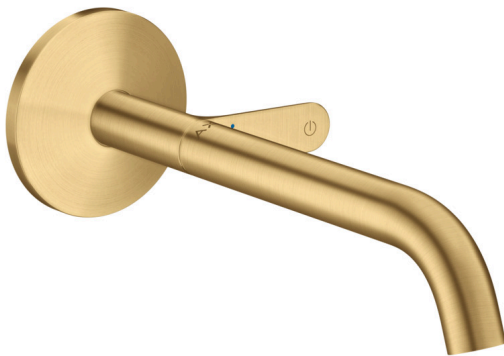

AXOR One
Wall-Mounted Single-Handle Faucet Select, 1.2 GPM
Finishes : Part no. : **48112251**

Features

- Spray modes: Aerated spray
- Flow: 1.2 GPM (4.5 L/Min)
- Select cartridge for easy, intuitive operation: Push handle to turn water on and off, and turn to adjust temperature
- Does not include: Pop-up assembly

Item details

List Price

Technology

Design awards

Compliance

Product image