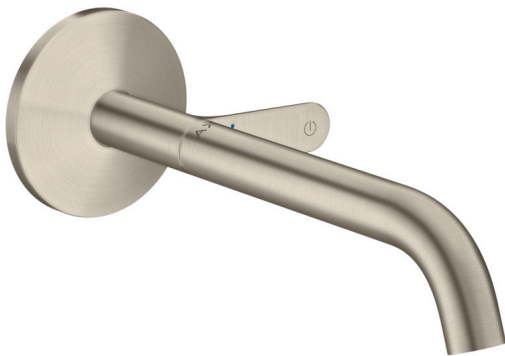

AXOR One
Wall-Mounted Single-Handle Faucet Select, 1.2 GPM
 Finishes : Part no. : **48112821**

Features

- Spray modes: Aerated spray
- Flow: 1.2 GPM (4.5 L/Min)
- Select cartridge for easy, intuitive operation: Push handle to turn water on and off, and turn to adjust temperature
- Does not include: Pop-up assembly

Item details

List Price

Technology

Design awards

Compliance

Product image

Scale drawing