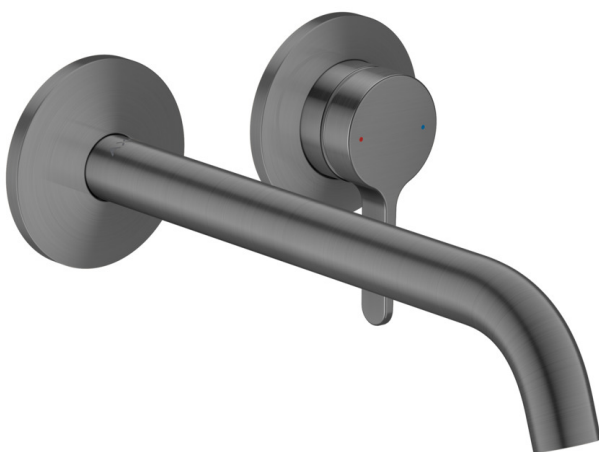

AXOR One
Wall-Mounted Single-Handle Faucet, 1.2 GPM, without Pop-up Drain
Finish: **Brushed Black Chrome** Part no. : **48120341**

Features

- Consists of: Wall-Mounted Single-Hole Faucet
- Handle design: lever handle
- Spray pattern: Aerated spray
- Maximum flow rate: 1.2 GPM
- Ceramic cartridge

Item details

List Price $ 1,645.00

Technology

Compliance / Sustainability

Product image