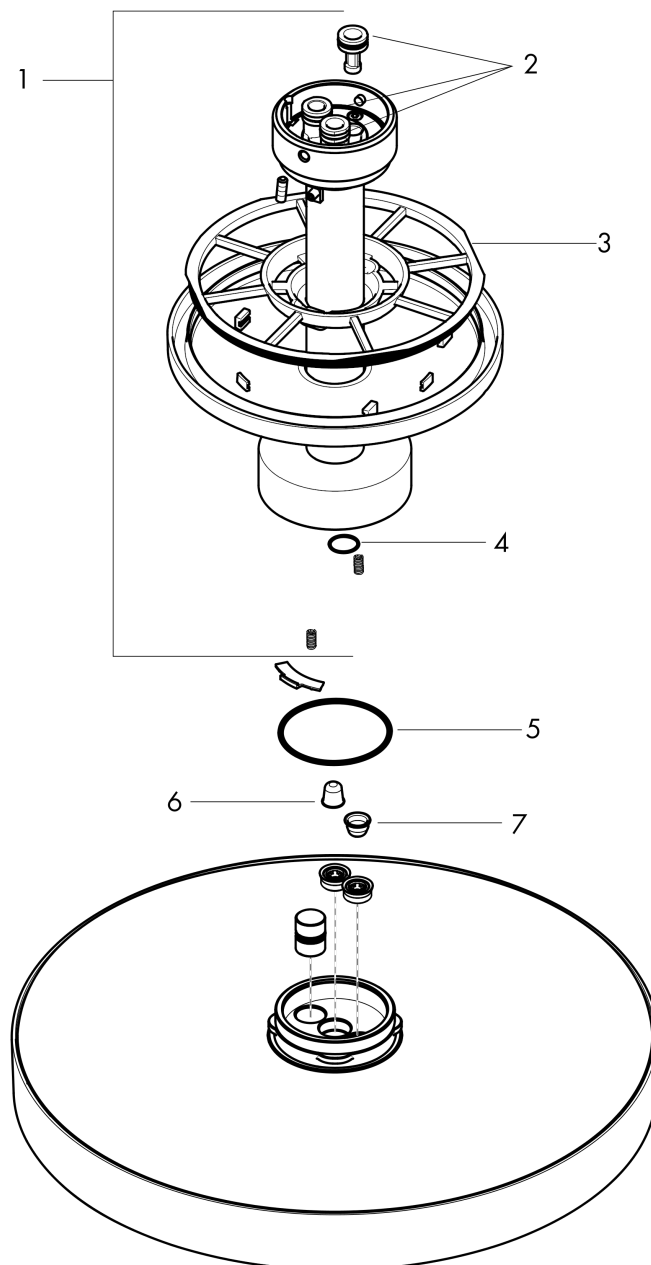

AXOR One
Showerhead 280 2-Jet with Ceiling Mount Trim, 1.75 GPM
 Finishes : Part no. : **48484001**

Features

- Consists of: Showerhead, ceiling connector
- Shower head size: 280 mm
- Spray modes: PowderRain, Rain
- Flow: 1.75 GPM (6.6 L/Min)
- Showerhead removable for cleaning
- Does not include: Rough

Item details

List Price

Technology

Compliance

Product image

Scale drawing

AXOR One
Showerhead 280 2-Jet with Ceiling Mount Trim, 1.75 GPM
Finishes : Part no. : **48484001**

Exploded drawing

Year of production: >08/21

AXOR One
Showerhead 280 2-Jet with Ceiling Mount Trim, 1.75 GPM
 Finishes : Part no. : **48484001**

Spare parts list

Year of production: >08/21

Pos.		Part no.	Price	PU
1	shower arm	93975000	-	1
2	O-ring 9x2	98119000	-	1
3	O-ring 120x2,5	93399000	-	1
4	O-ring 11x1,5	98385000	-	1
5	O-ring 45x2,5	98432000	-	1
6	filter	93967000	-	1
7	filter	97735000	-	1