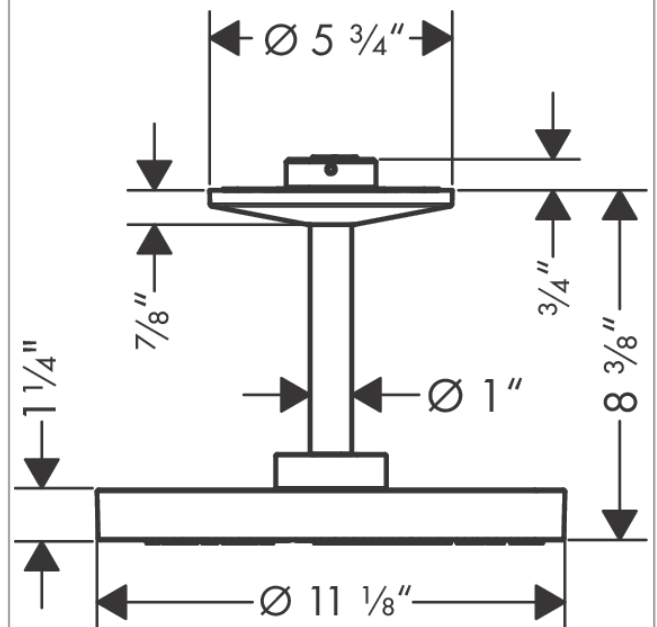

AXOR One
Showerhead 280 2-Jet with Ceiling Mount Trim, 1.75 GPM
 Finishes : Part no. : **48484001**

Features

- Consists of: Showerhead, ceiling connector
- Shower head size: 280 mm
- Spray modes: PowderRain, Rain
- Flow: 1.75 GPM (6.6 L/Min)
- Showerhead removable for cleaning
- Does not include: Rough

Item details

List Price

Technology

Compliance

Product image

Scale drawing

AXOR One
Showerhead 280 2-Jet with Ceiling Mount Trim, 1.75 GPM
Finishes : Part no. : **48484001**

Exploded drawing

Year of production: >08/21

AXOR One
Showerhead 280 2-Jet with Ceiling Mount Trim, 1.75 GPM
 Finishes : Part no. : **48484001**

Spare parts list

Year of production: >08/21

Pos.		Part no.	Price	PU
1	shower arm	93975000	-	1
2	O-ring 9x2	98119000	-	1
3	O-ring 120x2,5	93399000	-	1
4	O-ring 11x1,5	98385000	-	1
5	O-ring 45x2,5	98432000	-	1
6	filter	93967000	-	1
7	filter	97735000	-	1