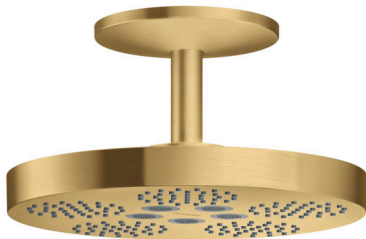

AXOR One
Showerhead 280 2-Jet with Ceiling Mount Trim, 1.75 GPM
 Finishes : Part no. : **48484251**

Features

- Consists of: Showerhead, ceiling connector
- Shower head size: 280 mm
- Spray modes: PowderRain, Rain
- Flow: 1.75 GPM (6.6 L/Min)
- Showerhead removable for cleaning
- Does not include: Rough

Item details

List Price

Technology

Compliance

Product image

Scale drawing