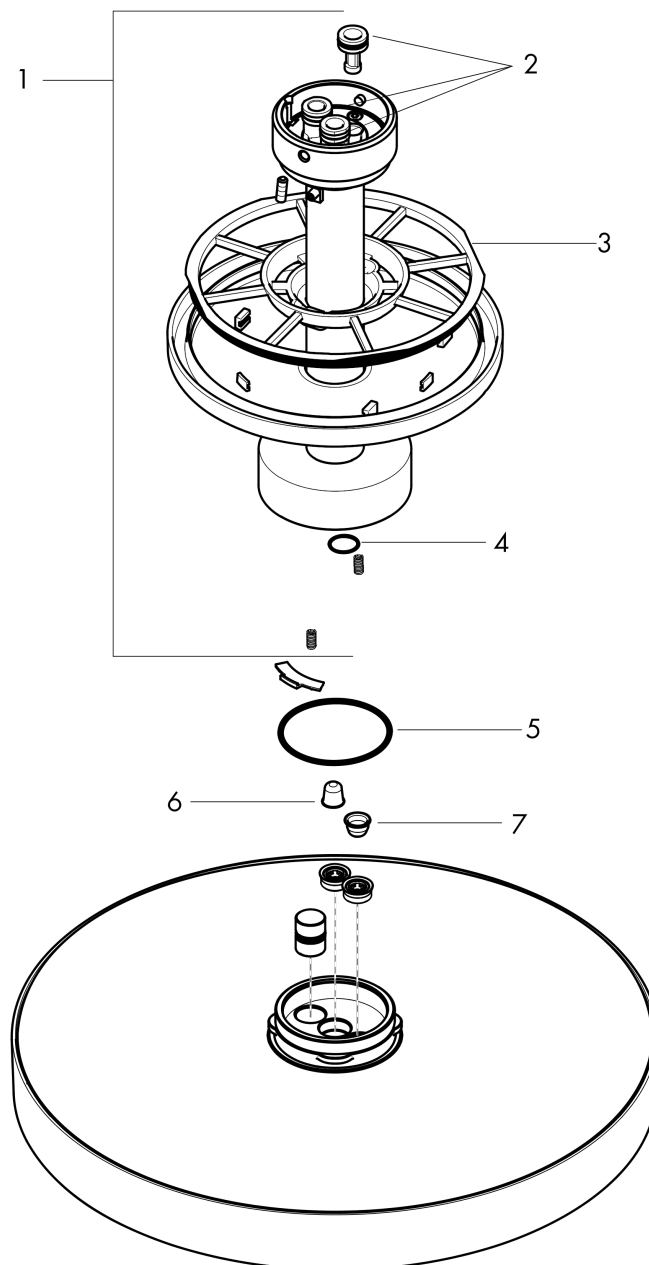

AXOR One
Showerhead 280 2-Jet with Ceiling Mount Trim, 1.75 GPM
 Finishes : Part no. : **48484671**

Features

- Consists of: Showerhead, ceiling connector
- Shower head size: 280 mm
- Spray modes: PowderRain, Rain
- Flow: 1.75 GPM (6.6 L/Min)
- Showerhead removable for cleaning
- Does not include: Rough

Item details

List Price

Technology

Compliance

Product image

Scale drawing

AXOR One
Showerhead 280 2-Jet with Ceiling Mount Trim, 1.75 GPM
Finishes : Part no. : **48484671**

Exploded drawing

Year of production: >08/21

AXOR One
Showerhead 280 2-Jet with Ceiling Mount Trim, 1.75 GPM
 Finishes : Part no. : **48484671**

Spare parts list

Year of production: >08/21

| Pos. | | Part no. | Price | PU |
|------|----------------|----------|-------|----|
| 1 | shower arm | 93975670 | - | 1 |
| 2 | O-ring 9x2 | 98119000 | - | 1 |
| 3 | O-ring 120x2,5 | 93399000 | - | 1 |
| 4 | O-ring 11x1,5 | 98385000 | - | 1 |
| 5 | O-ring 45x2,5 | 98432000 | - | 1 |
| 6 | filter | 93967000 | - | 1 |
| 7 | filter | 97735000 | - | 1 |