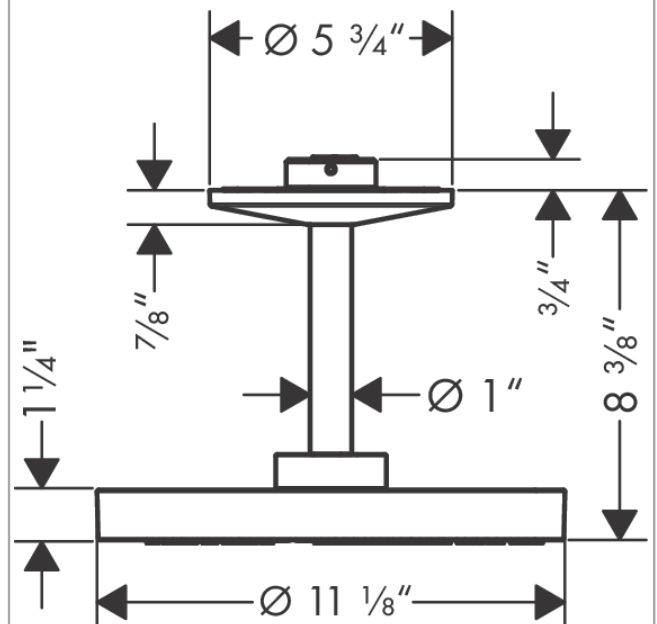

AXOR One
Showerhead 280 2-Jet with Ceiling Mount Trim, 1.75 GPM
 Finishes : Part no. : **48484671**

Features

- Consists of: Showerhead, ceiling connector
- Shower head size: 280 mm
- Spray modes: PowderRain, Rain
- Flow: 1.75 GPM (6.6 L/Min)
- Showerhead removable for cleaning
- Does not include: Rough

Item details

List Price

Technology

Compliance

Product image

Scale drawing

AXOR One
Showerhead 280 2-Jet with Ceiling Mount Trim, 1.75 GPM
Finishes : Part no. : **48484671**

Exploded drawing

Year of production: >08/21

AXOR One
Showerhead 280 2-Jet with Ceiling Mount Trim, 1.75 GPM
 Finishes : Part no. : **48484671**

Spare parts list

Year of production: >08/21

| Pos. | | Part no. | Price | PU |
|------|----------------|----------|-------|----|
| 1 | shower arm | 93975670 | - | 1 |
| 2 | O-ring 9x2 | 98119000 | - | 1 |
| 3 | O-ring 120x2,5 | 93399000 | - | 1 |
| 4 | O-ring 11x1,5 | 98385000 | - | 1 |
| 5 | O-ring 45x2,5 | 98432000 | - | 1 |
| 6 | filter | 93967000 | - | 1 |
| 7 | filter | 97735000 | - | 1 |