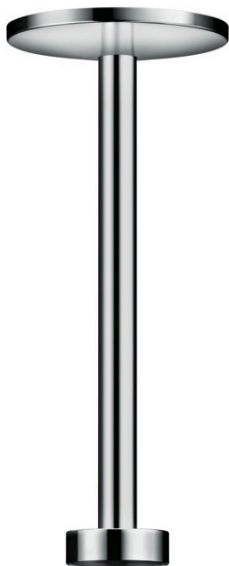

AXOR One
Ceiling Extension Pipe for Showerhead 280 2-Jet
Finishes : Part no. : **48485001**

Features

- Length: 300 mm
- Solid Brass
- Ceiling connector, Escutcheon, Mounting Material, Assembly instructions

Item details

Compliance

Product image