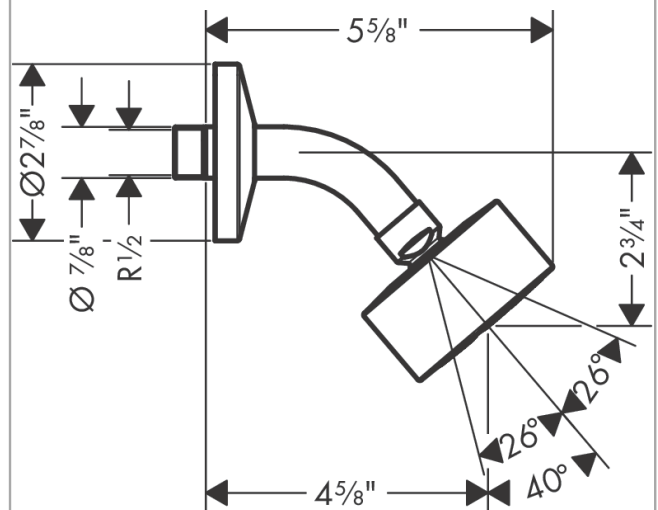

AXOR One
Showerhead 75 1-Jet, 1.75 GPM
 Finishes : Part no. : **48497001**

Features

- Consists of: Showerhead, Showerarm
- Shower head size: 73 mm
- Spray modes: PowderRain
- Projection 116 mm
- Flow: 1.75 GPM (6.6 L/Min)
- Showerhead removable for cleaning

Item details

List Price

Technology

Compliance

Product image

Scale drawing

AXOR One
Showerhead 75 1-Jet, 1.75 GPM
Finishes : Part no. : **48497001**

Exploded drawing

Year of production: >08/21

AXOR One
Showerhead 75 1-Jet, 1.75 GPM
 Finishes : Part no. : **48497001**

Spare parts list

Year of production: >08/21

Pos.		Part no.	Price	PU
1	escutcheon	93956000	-	1
2	O-ring 22x2,5	92478000	-	1
3	shower arm	93957000	-	1
4	seal	98058000	-	1
5	filter	92672000	-	1