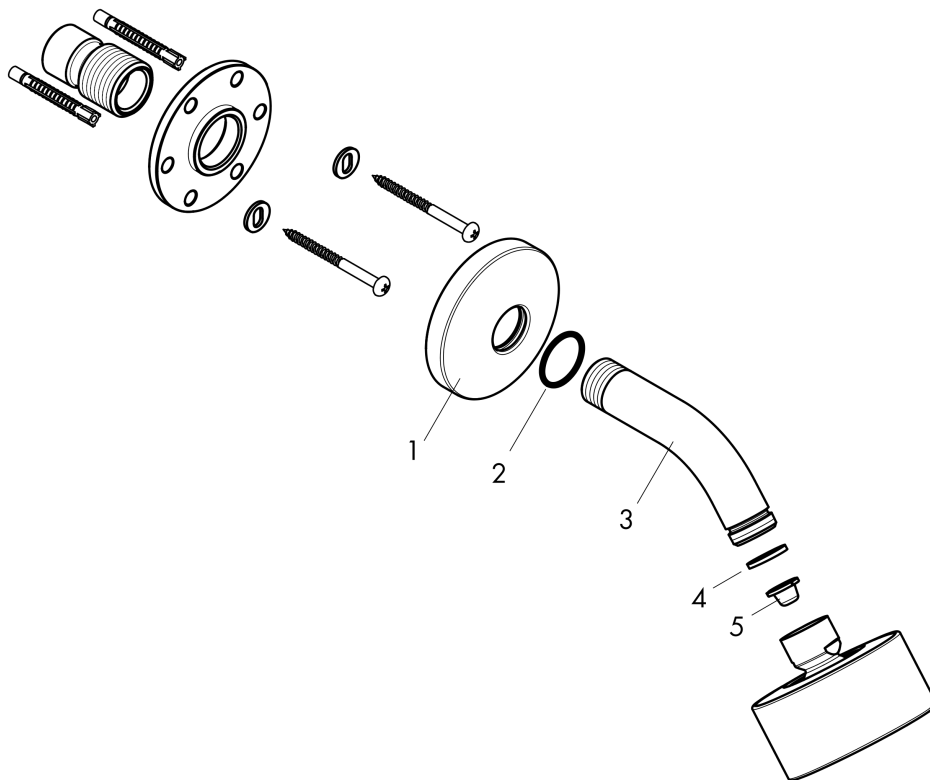

AXOR One
Showerhead 75 1-Jet, 1.75 GPM
 Finishes : Part no. : **48497001**

Features

- Consists of: Showerhead, Showerarm
- Shower head size: 73 mm
- Spray modes: PowderRain
- Projection 116 mm
- Flow: 1.75 GPM (6.6 L/Min)
- Showerhead removable for cleaning

Item details

List Price

Technology

Compliance

Product image

Scale drawing

AXOR One
Showerhead 75 1-Jet, 1.75 GPM
Finishes : Part no. : **48497001**

Exploded drawing

Year of production: >08/21

AXOR One
Showerhead 75 1-Jet, 1.75 GPM
 Finishes : Part no. : **48497001**

Spare parts list

Year of production: >08/21

Pos.		Part no.	Price	PU
1	escutcheon	93956000	-	1
2	O-ring 22x2,5	92478000	-	1
3	shower arm	93957000	-	1
4	seal	98058000	-	1
5	filter	92672000	-	1