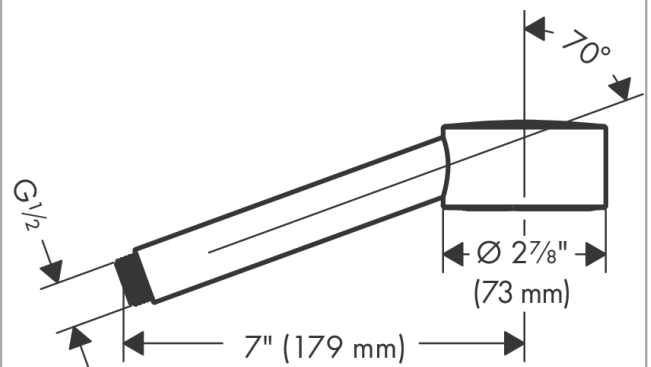

AXOR One
Handshower 1-Jet, 1.75 GPM
Finishes : Part no. : **48652001**

Features

- Spray modes: PowderRain
- Flow: 1.75 GPM (6.6 L/Min)

Item details

List Price

Technology

Compliance

Product image

Scale drawing

AXOR One
Handshower 1-Jet, 1.75 GPM
Finishes : Part no. : **48652001**

Exploded drawing

Year of production: >08/21

AXOR One
Handshower 1-Jet, 1.75 GPM
Finishes : Part no. : **48652001**

Spare parts list

Year of production: >08/21

Pos.		Part no.	Price	PU
1	filter	92672000	-	1
2	seal	98058000	-	1