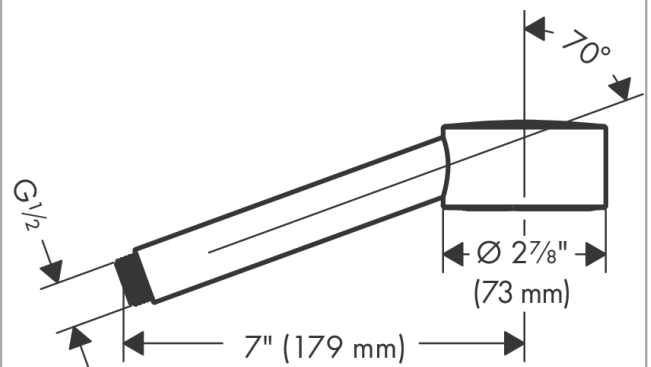

### Scale drawing

**AXOR One**  
**Handshower 1-Jet, 1.75 GPM**  
Finishes : Part no. : **48652671**