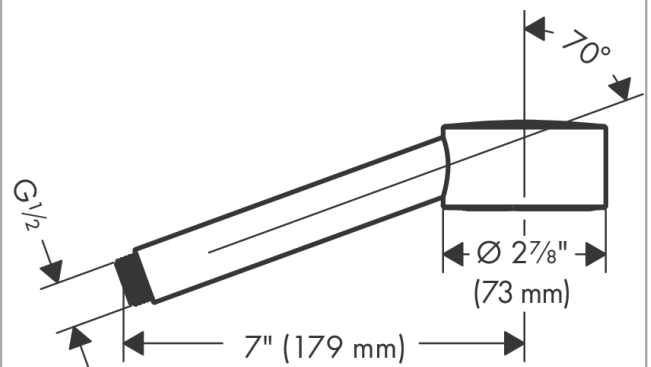

AXOR One
Handshower 1-Jet, 1.5 GPM
Finishes : Part no. : **48654671**

Features

- Spray modes: PowderRain
- Flow: 1.5 GPM (5.7 L/Min)

Item details

List Price

Technology

Compliance

Product image

Scale drawing

AXOR One
Handshower 1-Jet, 1.5 GPM
Finishes : Part no. : **48654671**

Exploded drawing

Year of production: >08/21

AXOR One
Handshower 1-Jet, 1.5 GPM
Finishes : Part no. : **48654671**

Spare parts list

Year of production: >08/21

| Pos. | | Part no. | Price | PU |
|------|--------|----------|-------|----|
| 1 | filter | 92672000 | - | 1 |
| 2 | seal | 98058000 | - | 1 |