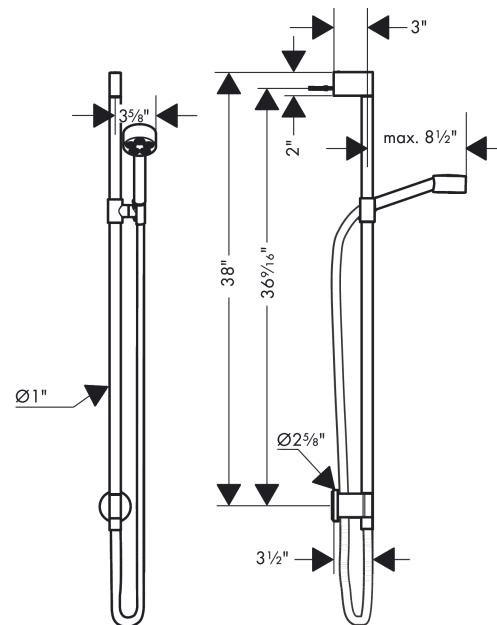

AXOR One
Wallbar Set 75 1-Jet with Wall Outlet, 1.75 GPM
 Finishes : Part no. : **48793671**

Features

- Consists of: Handshower, Wallbar, Handshower hose, Slider, wall connector
- Spray modes: PowderRain
- Flow: 1.75 GPM (6.6 L/Min)
- Pivot connector prevents hose from tangling
- Wall mounted: Fastens with screws
- Stand pipe: 38 Inch
- Shower bar diameter: 25 mm
- Profile stand pipe: round

Item details

List Price

Technology

Compliance

Product image

Scale drawing

AXOR One
Wallbar Set 75 1-Jet with Wall Outlet, 1.75 GPM
 Finishes : Part no. : **48793671**

Spare parts list

Year of production: >08/21

Pos.		Part no.	Price	PU
1	support cpl.	94358000	-	1
2	screw	97795000	-	1
3	mounting set	96179000	-	1
4	support cpl.	96486000	-	1
5	tile-matching-disk 7 mm	96397670	-	1
6	O-Ring 13x3	98184000	-	1
7	escutcheon	94359670	-	1
8	hollow set screw M5x8	92851000	-	1
10	O-ring 13x2	98128000	-	1
11	-	48652671	-	1
12	filter	92672000	-	1
13	shower hose 1,60 m	28626670	-	1
14	seal	98058000	-	1
15	support, assy	95480670	-	1
16	sleeve	94361670	-	1
17	set of non return valves DW 15	94074000	-	1
18	connecting thread	95392000	-	1
19	O-ring 14x2	98129000	-	1
20	O-ring 17x2	98199000	-	1
a	connecting thread	92504001	-	1