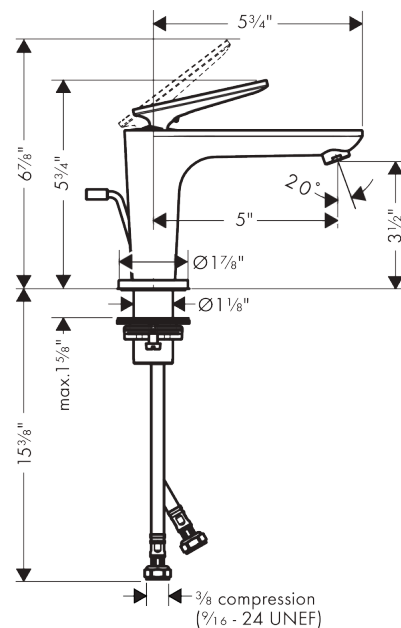

AXOR Citterio C
Single-Hole Faucet 90 with CoolStart and Pop-up Drain, 1.2 GPM
 Finish: **Chrome** Part no. : **49010001**

Features

- Consists of: Single-Hole Faucet, Pop Up Drain
- Handle design: lever handle
- Spray pattern: Aerated spray
- Maximum flow rate: 1.2 GPM
- Ceramic cartridge
- Pop-Up Drain

Item details

List Price \$ 650.00

Technology

Compliance / Sustainability

Product image

Scale drawing

AXOR Citterio C
Single-Hole Faucet 90 with CoolStart and Pop-up Drain, 1.2 GPM
 Finish: **Chrome** Part no. : **49010001**

Exploded drawing

Year of production: >02/25

AXOR Citterio C
Single-Hole Faucet 90 with CoolStart and Pop-up Drain, 1.2 GPM
 Finish: **Chrome** Part no. : **49010001**

Spare parts list

Year of production: >02/25

Pos.		Part no.	Price	PU
1	handle	87796000	-	1
2	O-ring 11x1	92924000	-	1
3	O-ring 30x1,5	98433000	-	1
4	screw cover	93983000	-	1
5	nut	94989000	-	1
6	O-ring 28x1,5	98421000	-	1
7	O-ring 29x2	98391000	-	1
8	cartridge, assy	92900000	-	1
9	seal	93383000	-	1
10	adapter for cartridge	98866000	-	1
11	O-ring 23x2	98398000	-	1
12	aerator M18x1 (4,5 l/min)	92885000	-	1
14	escutcheon	87795000	-	1
15	O-ring 26x4	92191000	-	1
16	null	92909000	-	1
17	lever collar	97548000	-	1
18	connection hose 18½" M8x0,75 3/8"	96321001	-	1
19	O-ring 6,6x1,6	93019000	-	1
20	pull rod	96923000	-	1
a	pop up waste	88509000	-	1
b	lever arm 200mm (ball-Ø12mm)	96007000	-	1