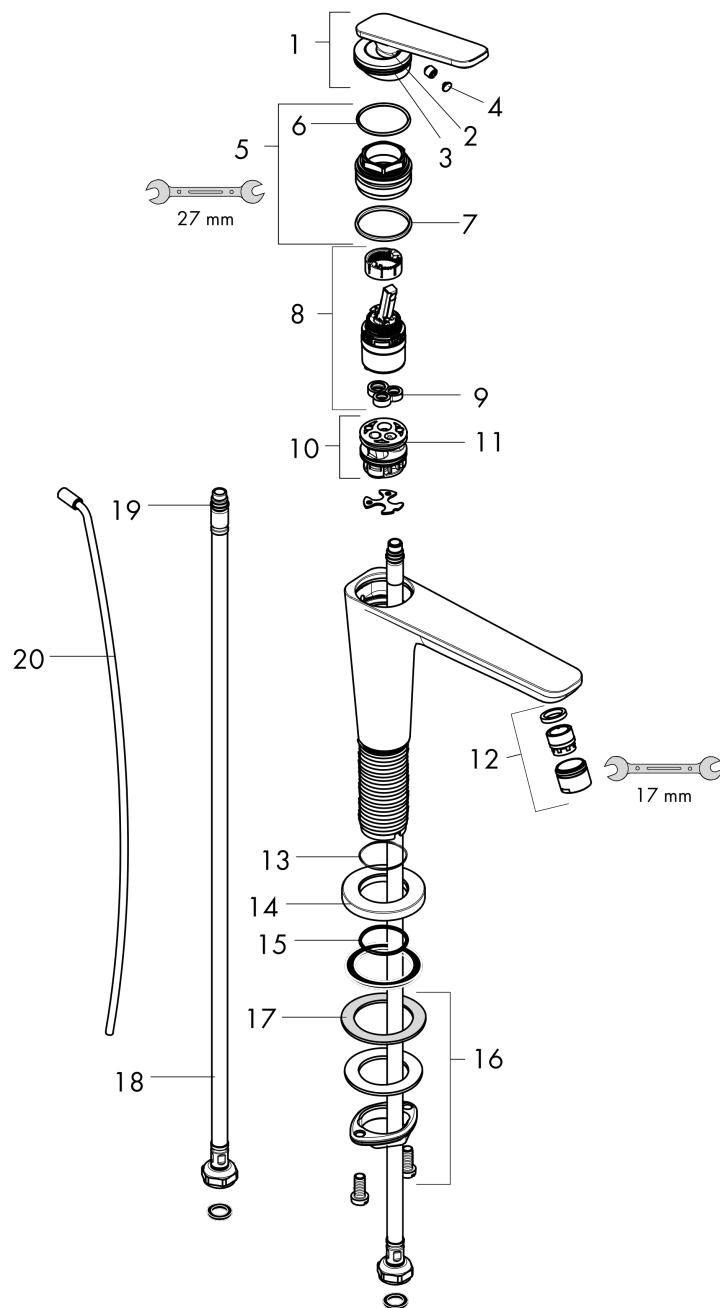

AXOR Citterio C
Single-Hole Faucet 90 with CoolStart and Pop-up Drain, 1.2 GPM
 Finish: **Chrome** Part no. : **49010001**

Features

- Consists of: Single-Hole Faucet, Pop Up Drain
- Handle design: lever handle
- Spray pattern: Aerated spray
- Maximum flow rate: 1.2 GPM
- Ceramic cartridge
- Pop-Up Drain

Item details

List Price \$ 650.00

Technology

Compliance / Sustainability

Product image

Scale drawing

AXOR Citterio C
Single-Hole Faucet 90 with CoolStart and Pop-up Drain, 1.2 GPM
 Finish: **Chrome** Part no. : **49010001**

Exploded drawing

Year of production: >02/25

AXOR Citterio C
Single-Hole Faucet 90 with CoolStart and Pop-up Drain, 1.2 GPM
 Finish: **Chrome** Part no. : **49010001**

Spare parts list

Year of production: >02/25

Pos.		Part no.	Price	PU
1	handle	87796000	-	1
2	O-ring 11x1	92924000	-	1
3	O-ring 30x1,5	98433000	-	1
4	screw cover	93983000	-	1
5	nut	94989000	-	1
6	O-ring 28x1,5	98421000	-	1
7	O-ring 29x2	98391000	-	1
8	cartridge, assy	92900000	-	1
9	seal	93383000	-	1
10	adapter for cartridge	98866000	-	1
11	O-ring 23x2	98398000	-	1
12	aerator M18x1 (4,5 l/min)	92885000	-	1
14	escutcheon	87795000	-	1
15	O-ring 26x4	92191000	-	1
16	null	92909000	-	1
17	lever collar	97548000	-	1
18	connection hose 18½" M8x0,75 3/8"	96321001	-	1
19	O-ring 6,6x1,6	93019000	-	1
20	pull rod	96923000	-	1
a	pop up waste	88509000	-	1
b	lever arm 200mm (ball-Ø12mm)	96007000	-	1