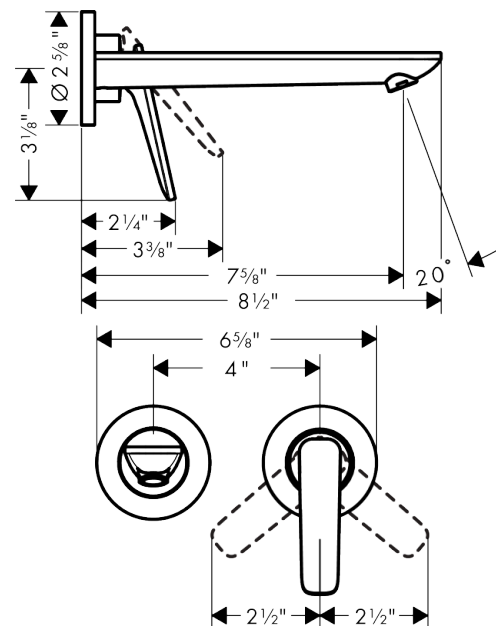

Scale drawing