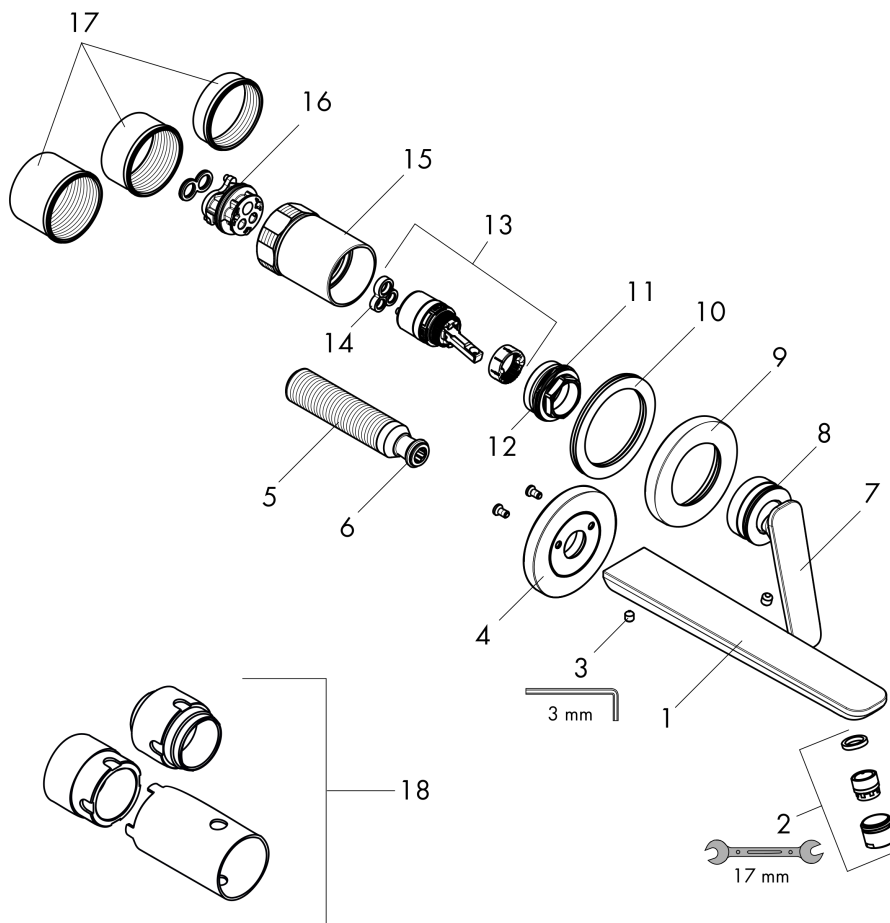

### Product image

### Scale drawing

**AXOR Citterio C**  
**Wall-mounted Single-Handle Faucet Trim, Without Pop-up Drain, 1.2 GPM**  
Finish: **Chrome** Part no. : **49110001**

## Exploded drawing

Year of production: >02/25

### Spare parts list

Year of production: >02/25

Pos.		Part no.	Price	PU
1	spout cpl.	87789000	-	1
2	aerator M18x1 (4,5 l/min)	92885000	-	1
3	hollow set screw M5x6	94810000	-	1
4	escutcheon for spout	87790000	-	1
5	connecting thread G½	98933000	-	1
6	O-ring 11x2	98127000	-	1
7	handle	87787000	-	1
8	O-ring 33x1,5	98164000	-	1
9	escutcheon for handle	96909000	-	1
10	washer	97600000	-	1
11	nut	92926000	-	1
12	O-ring 30x1,5	98433000	-	1
13	cartridge, assy	92900000	-	1
14	seal	93383000	-	1
15	sleeve	93373000	-	1
16	O-ring 26x2	98147000	-	1
17	fixing set	97971000	-	1
18	extension 25 mm	13586000	-	1
a	base body	13622181	-	1