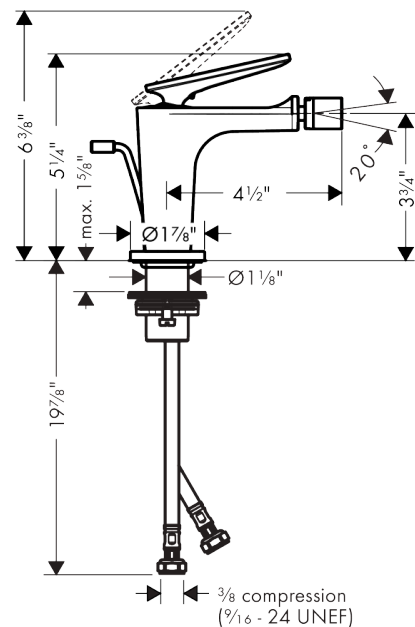

AXOR Citterio C
Single-Hole Bidet Faucet
 Finish: **Chrome** Part no. : **49210001**

Features

- Consists of: Single-Hole Bidet Faucet, Pop Up Drain
- Ball-pivot joint
- Spray pattern: Aerated spray
- Maximum flow rate: 1.5 GPM
- Ceramic cartridge
- Pop-Up Drain

Item details

List Price \$ 630.00

Technology

Compliance / Sustainability

Product image

Scale drawing

AXOR Citterio C
Single-Hole Bidet Faucet
 Finish: **Chrome** Part no. : **49210001**

Exploded drawing

Year of production: >02/25

AXOR Citterio C
Single-Hole Bidet Faucet
 Finish: **Chrome** Part no. : **49210001**

Spare parts list

Year of production: >02/25

Pos.		Part no.	Price	PU
1	handle	87796000	-	1
2	O-ring 11x1	92924000	-	1
3	O-ring 30x1,5	98433000	-	1
4	screw cover	93983000	-	1
5	nut	94989000	-	1
6	O-ring 28x1,5	98421000	-	1
7	O-ring 29x2	98391000	-	1
8	cartridge, assy	92900000	-	1
9	seal	93383000	-	1
10	adapter for cartridge	98866000	-	1
11	O-ring 23x2	98398000	-	1
12	ball joint	97362000	-	1
13	aerator cpl.	97360001	-	1
14	escutcheon	87795000	-	1
15	O-ring 26x4	92191000	-	1
16	null	92909000	-	1
17	lever collar	97548000	-	1
18	connection hose 18½" M8x0,75 3/8"	96321001	-	1
19	O-ring 6,6x1,6	93019000	-	1
20	pull rod	96923000	-	1
a	pop up waste	88509000	-	1
b	lever arm 200mm (ball-Ø12mm)	96007000	-	1