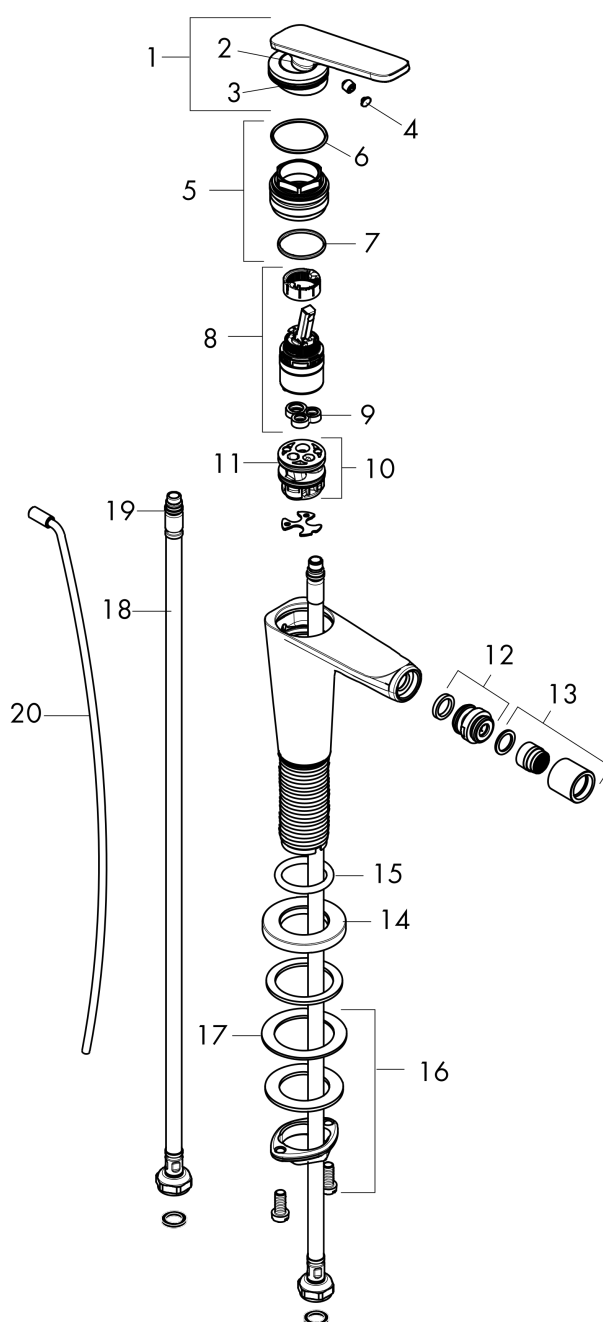

AXOR Citterio C
Single-Hole Bidet Faucet
 Finish: **Chrome** Part no. : **49210001**

Features

- Consists of: Single-Hole Bidet Faucet, Pop Up Drain
- Ball-pivot joint
- Spray pattern: Aerated spray
- Maximum flow rate: 1.5 GPM
- Ceramic cartridge
- Pop-Up Drain

Item details

List Price \$ 630.00

Technology

Compliance / Sustainability

Product image

Scale drawing

AXOR Citterio C
Single-Hole Bidet Faucet
 Finish: **Chrome** Part no. : **49210001**

Exploded drawing

Year of production: >02/25

AXOR Citterio C
Single-Hole Bidet Faucet
 Finish: **Chrome** Part no. : **49210001**

Spare parts list

Year of production: >02/25

Pos.		Part no.	Price	PU
1	handle	87796000	-	1
2	O-ring 11x1	92924000	-	1
3	O-ring 30x1,5	98433000	-	1
4	screw cover	93983000	-	1
5	nut	94989000	-	1
6	O-ring 28x1,5	98421000	-	1
7	O-ring 29x2	98391000	-	1
8	cartridge, assy	92900000	-	1
9	seal	93383000	-	1
10	adapter for cartridge	98866000	-	1
11	O-ring 23x2	98398000	-	1
12	ball joint	97362000	-	1
13	aerator cpl.	97360001	-	1
14	escutcheon	87795000	-	1
15	O-ring 26x4	92191000	-	1
16	null	92909000	-	1
17	lever collar	97548000	-	1
18	connection hose 18½" M8x0,75 3/8"	96321001	-	1
19	O-ring 6,6x1,6	93019000	-	1
20	pull rod	96923000	-	1
a	pop up waste	88509000	-	1
b	lever arm 200mm (ball-Ø12mm)	96007000	-	1