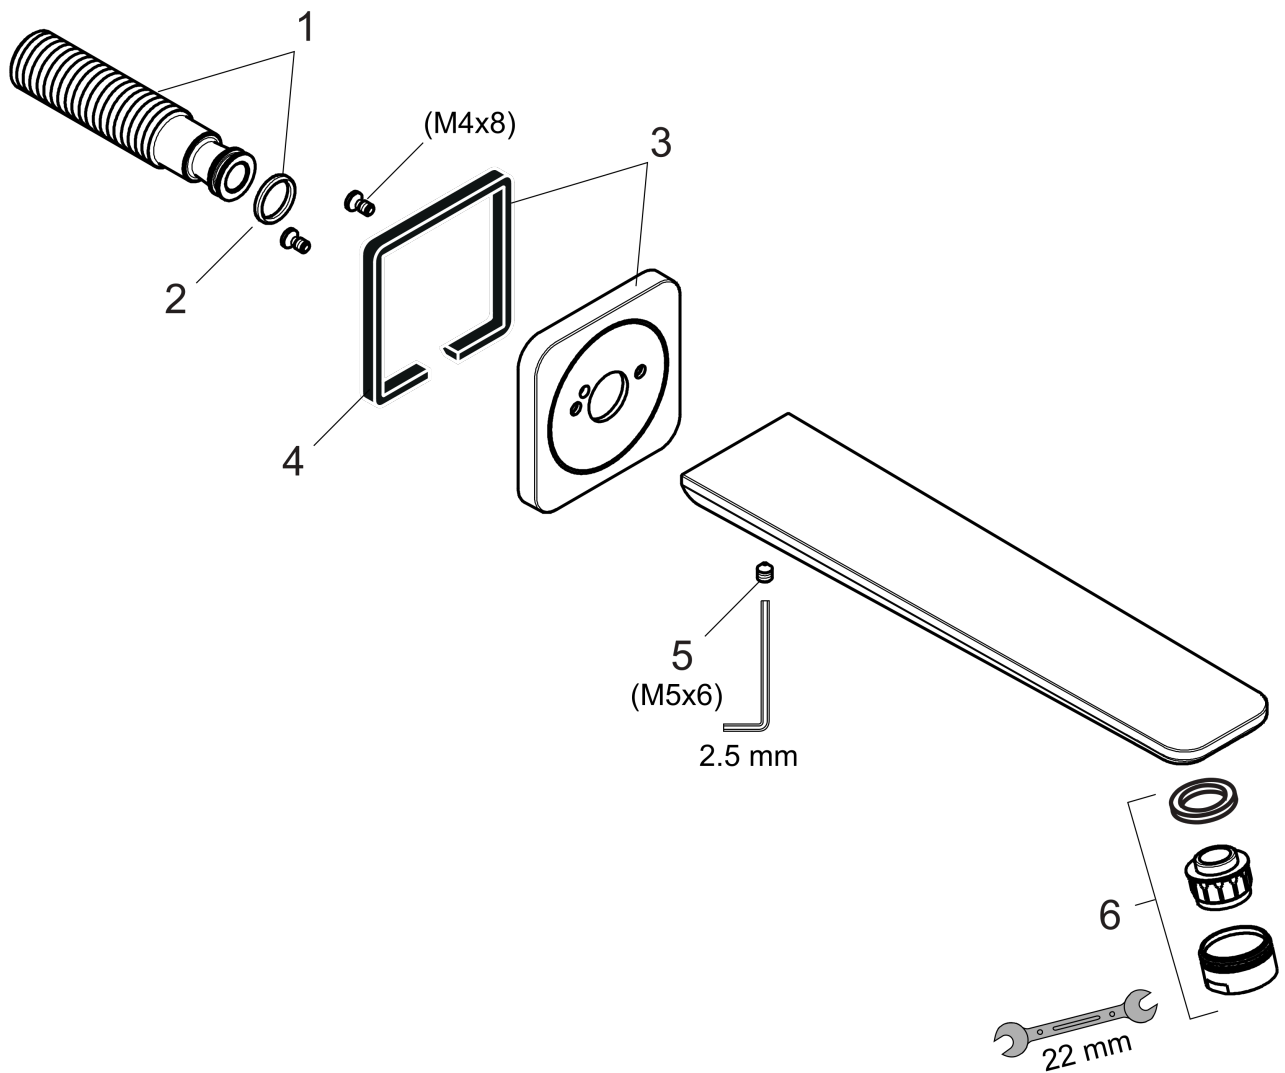

**AXOR Citterio C
Tub Spout**

Finish: **Brushed Bronze** Part no. : **49410141**

Features

- Maximum flow rate: 5.8 GPM

Item details

List Price \$ 528.00

Technology

Compliance / Sustainability

Product image

Scale drawing

AXOR Citterio C

Tub Spout

Finish: **Brushed Bronze**

Part no. : **49410141**

Exploded drawing

Year of production: >02/25

AXOR Citterio C

Tub Spout

Finish: **Brushed Bronze** Part no. : **49410141**

Spare parts list

Year of production: >02/25

Pos.		Part no.	Price	PU
1	connecting thread	92504001	-	1
2	O-ring 13x2	98128000	-	1
3	escutcheon for spout	87817140	-	1
4	seal	97530000	-	1
5	hollow set screw M5x6	97768000	-	1
6	aerator M24x1 (38 l/min)	95871140	-	1