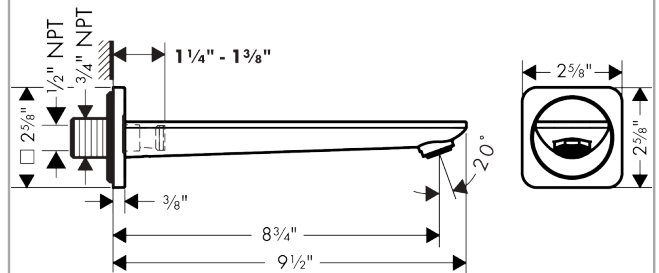

**AXOR Citterio C
Tub Spout**

Finish: **Brushed Bronze** Part no. : **49410141**

Features

- Maximum flow rate: 5.8 GPM

Item details

List Price \$ 528.00

Technology

Compliance / Sustainability

Product image

Scale drawing

AXOR Citterio C

Tub Spout

Finish: **Brushed Bronze**

Part no. : **49410141**

Exploded drawing

Year of production: >02/25

AXOR Citterio C

Tub Spout

Finish: **Brushed Bronze** Part no. : **49410141**

Spare parts list

Year of production: >02/25

Pos.		Part no.	Price	PU
1	connecting thread	92504001	-	1
2	O-ring 13x2	98128000	-	1
3	escutcheon for spout	87817140	-	1
4	seal	97530000	-	1
5	hollow set screw M5x6	97768000	-	1
6	aerator M24x1 (38 l/min)	95871140	-	1