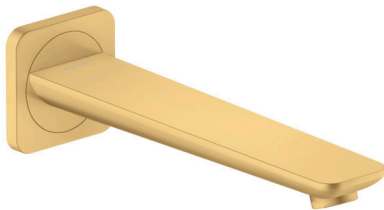

AXOR Citterio C

Tub Spout

Finish: **Brushed Gold Optic** Part no. : **49410251**

Features

- Maximum flow rate: 5.8 GPM

Item details

List Price \$ 528.00

Technology

Compliance / Sustainability

Product image

Scale drawing

AXOR Citterio C

Tub Spout

Finish: **Brushed Gold Optic**

Part no. : **49410251**

Exploded drawing

Year of production: >02/25

AXOR Citterio C

Tub Spout

Finish: **Brushed Gold Optic** Part no. : **49410251**

Spare parts list

Year of production: >02/25

Pos.		Part no.	Price	PU
1	connecting thread	92504001	-	1
2	O-ring 13x2	98128000	-	1
3	escutcheon for spout	87817250	-	1
4	seal	97530000	-	1
5	hollow set screw M5x6	97768000	-	1
6	aerator M24x1 (38 l/min)	95871250	-	1