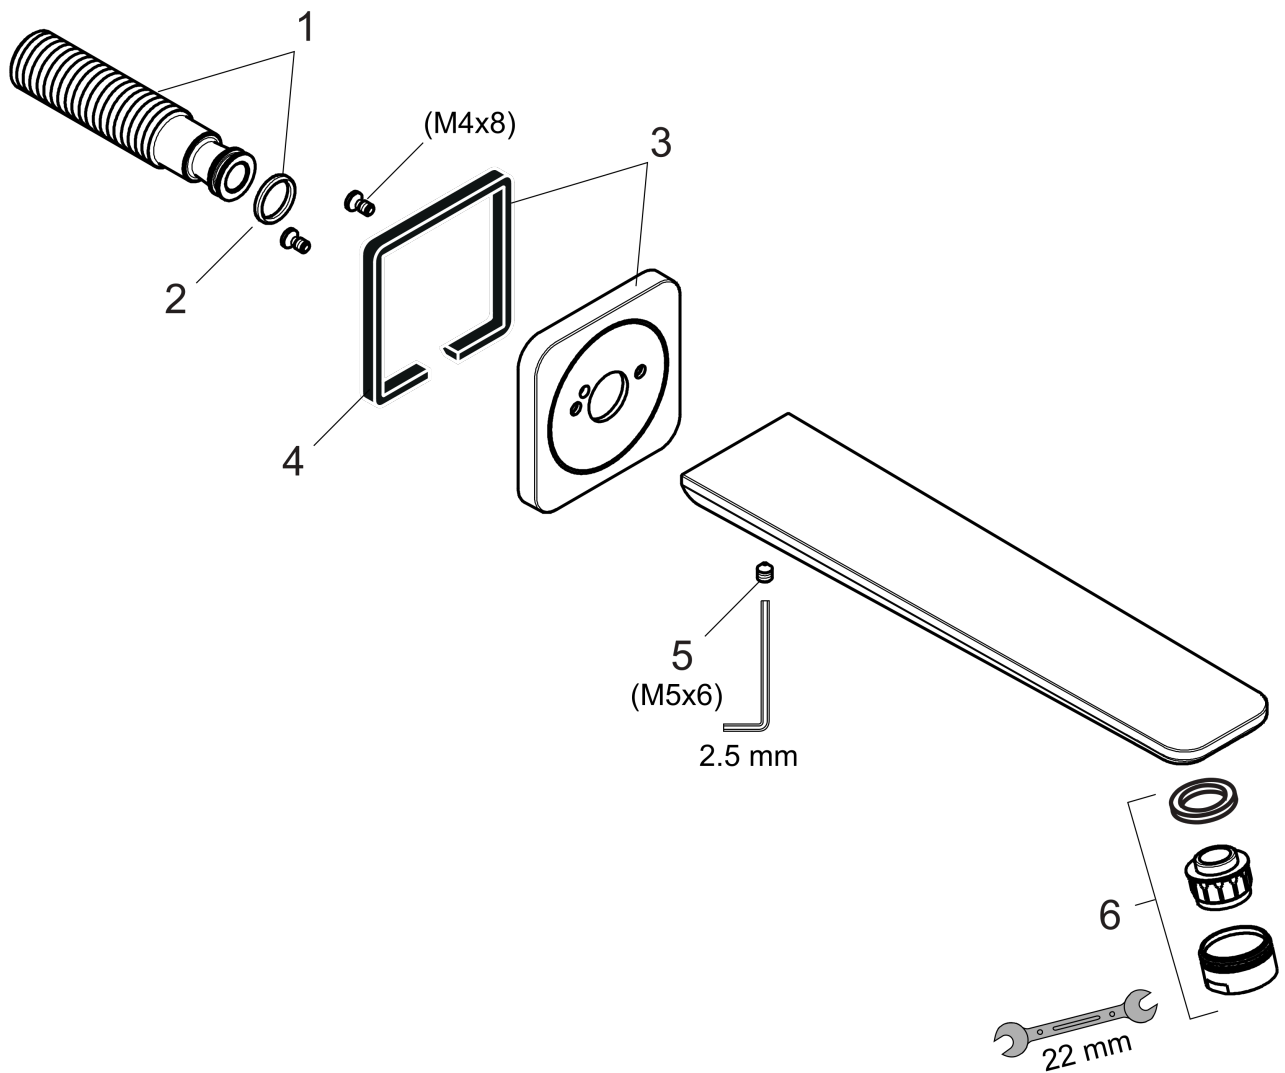

AXOR Citterio C

Tub Spout

Finish: **Brushed Gold Optic** Part no. : **49410251**

Features

- Maximum flow rate: 5.8 GPM

Item details

List Price \$ 528.00

Technology

Compliance / Sustainability

Product image

Scale drawing

AXOR Citterio C

Tub Spout

Finish: **Brushed Gold Optic**

Part no. : **49410251**

Exploded drawing

Year of production: >02/25

AXOR Citterio C

Tub Spout

Finish: **Brushed Gold Optic** Part no. : **49410251**

Spare parts list

Year of production: >02/25

Pos.		Part no.	Price	PU
1	connecting thread	92504001	-	1
2	O-ring 13x2	98128000	-	1
3	escutcheon for spout	87817250	-	1
4	seal	97530000	-	1
5	hollow set screw M5x6	97768000	-	1
6	aerator M24x1 (38 l/min)	95871250	-	1