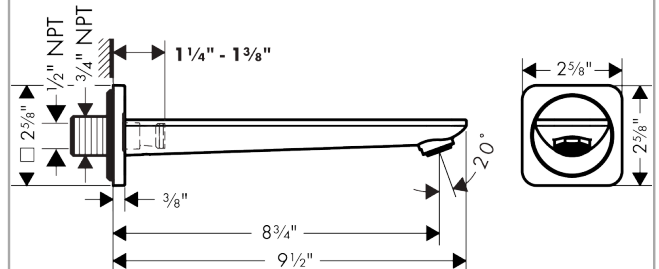

AXOR Citterio C

Tub Spout

Finish: **Brushed Gold Optic** Part no. : **49410251**

Features

- Maximum flow rate: 5.8 GPM

Item details

List Price \$ 528.00

Technology

Compliance / Sustainability

Product image

Scale drawing

AXOR Citterio C

Tub Spout

Finish: **Brushed Gold Optic**

Part no. : **49410251**

Exploded drawing

Year of production: >02/25

AXOR Citterio C

Tub Spout

Finish: **Brushed Gold Optic** Part no. : **49410251**

Spare parts list

Year of production: >02/25

Pos.		Part no.	Price	PU
1	connecting thread	92504001	-	1
2	O-ring 13x2	98128000	-	1
3	escutcheon for spout	87817250	-	1
4	seal	97530000	-	1
5	hollow set screw M5x6	97768000	-	1
6	aerator M24x1 (38 l/min)	95871250	-	1