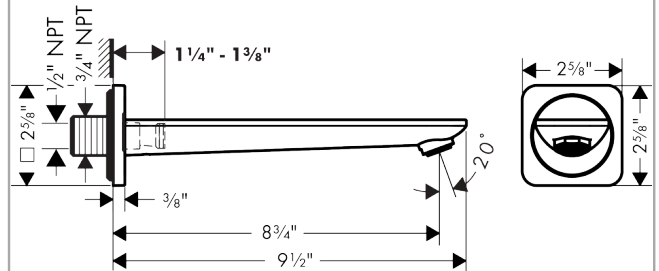

AXOR Citterio C
Tub Spout
 Finish: **Matte Black** Part no. : **49410671**

Features

- Maximum flow rate: 5.8 GPM

Item details

List Price \$ 528.00

Technology

Compliance / Sustainability

Product image

Scale drawing

AXOR Citterio C
Tub Spout
Finish: **Matte Black** Part no. : **49410671**

Exploded drawing

Year of production: >02/25

AXOR Citterio C
Tub Spout
 Finish: **Matte Black** Part no. : **49410671**

Spare parts list

Year of production: >02/25

Pos.		Part no.	Price	PU
1	connecting thread	92504001	-	1
2	O-ring 13x2	98128000	-	1
3	escutcheon for spout	87817670	-	1
4	seal	97530000	-	1
5	hollow set screw M5x6	97768000	-	1
6	aerator M24x1 (38 l/min)	95871670	-	1