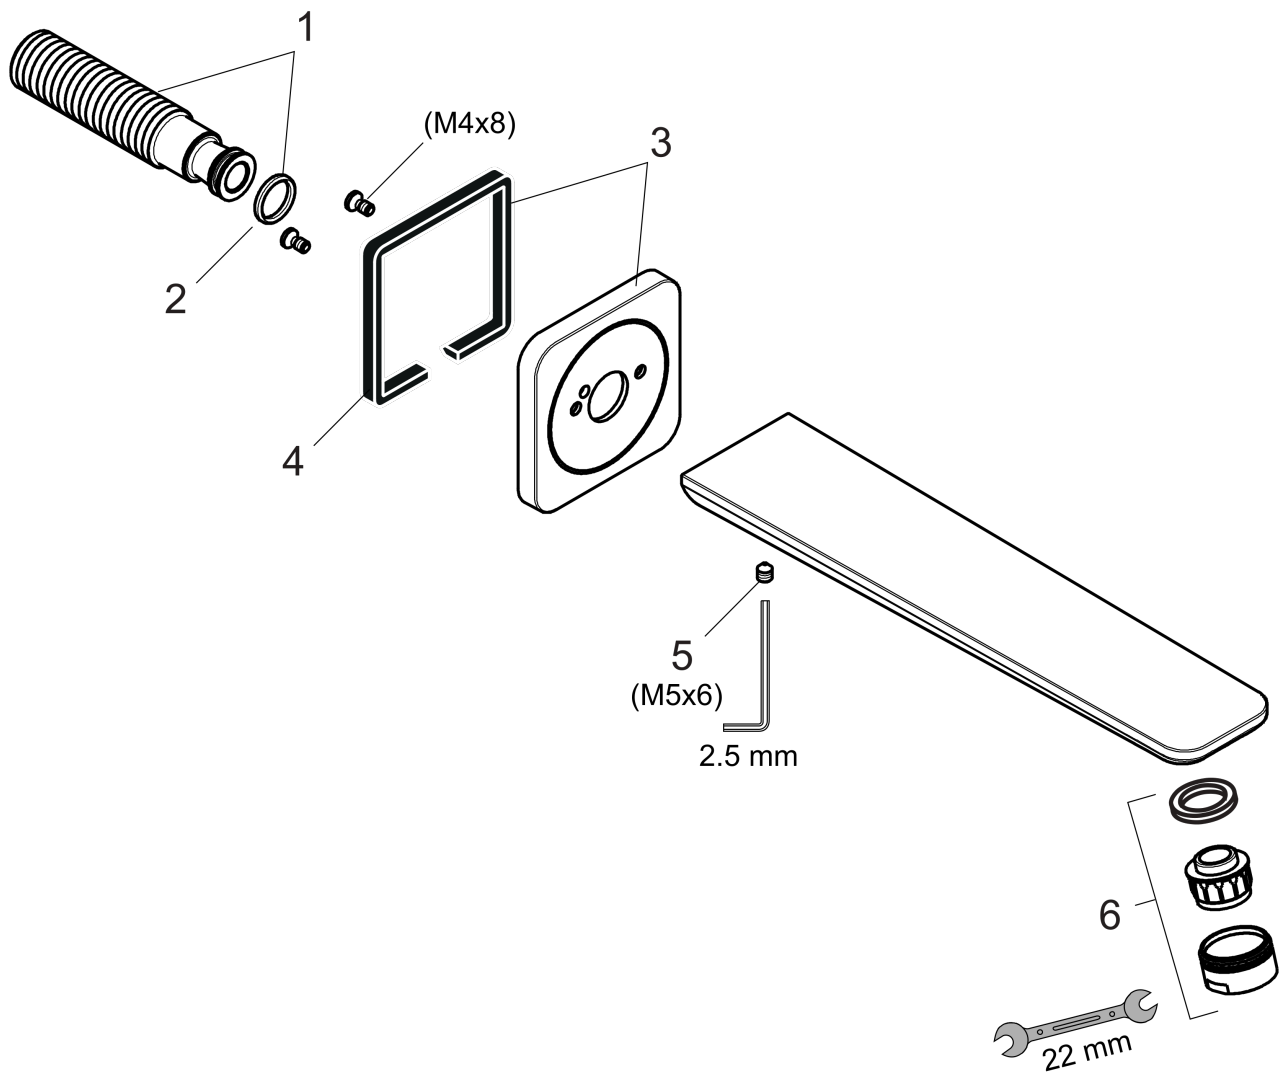

Scale drawing

AXOR Citterio C
Tub Spout
Finish: **Matte Black** Part no. : **49410671**

Exploded drawing

Year of production: >02/25

AXOR Citterio C
Tub Spout
 Finish: **Matte Black** Part no. : **49410671**

Spare parts list

Year of production: >02/25

Pos.		Part no.	Price	PU
1	connecting thread	92504001	-	1
2	O-ring 13x2	98128000	-	1
3	escutcheon for spout	87817670	-	1
4	seal	97530000	-	1
5	hollow set screw M5x6	97768000	-	1
6	aerator M24x1 (38 l/min)	95871670	-	1