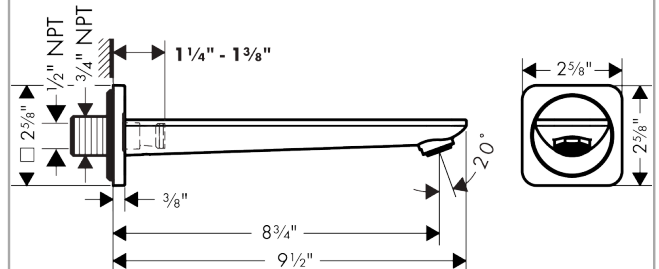

AXOR Citterio C

Tub Spout

Finish: **Brushed Nickel** Part no. : **49410821**

Features

- Maximum flow rate: 5.8 GPM

Item details

List Price \$ 528.00

Technology

Compliance / Sustainability

Product image

Scale drawing

AXOR Citterio C

Tub Spout

Finish: **Brushed Nickel**

Part no. : **49410821**

Exploded drawing

Year of production: >02/25

AXOR Citterio C

Tub Spout

Finish: **Brushed Nickel** Part no. : **49410821**

Spare parts list

Year of production: >02/25

Pos.		Part no.	Price	PU
1	connecting thread	92504001	-	1
2	O-ring 13x2	98128000	-	1
3	escutcheon for spout	87817820	-	1
4	seal	97530000	-	1
5	hollow set screw M5x6	97768000	-	1
6	aerator M24x1 (38 l/min)	95871820	-	1