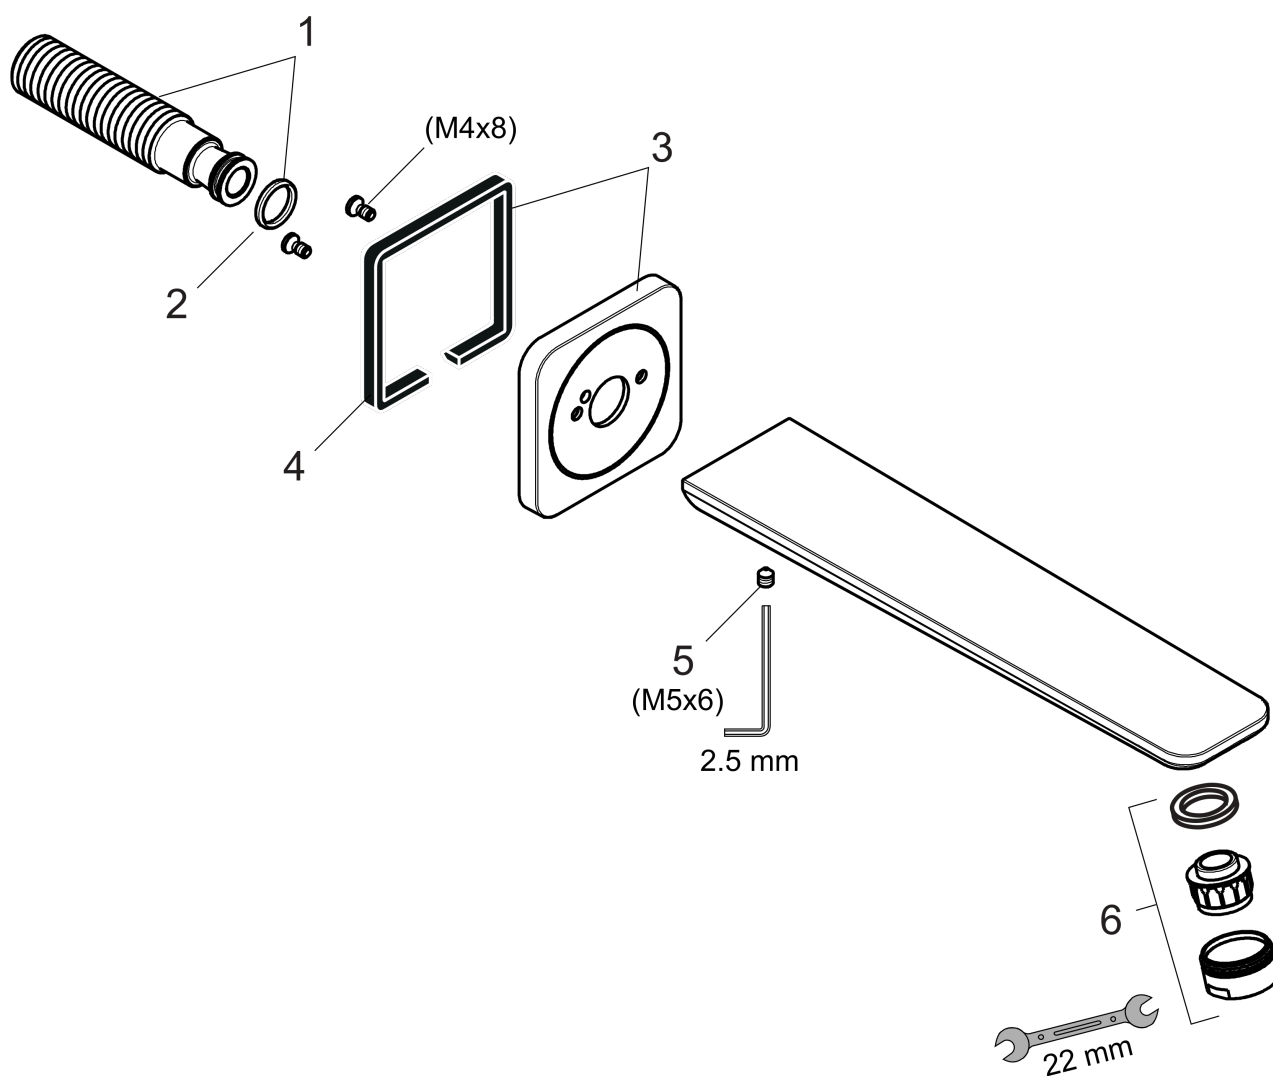

AXOR Citterio C

Tub Spout

Finish: **Brushed Nickel** Part no. : **49410821**

Features

- Maximum flow rate: 5.8 GPM

Item details

List Price \$ 528.00

Technology

Compliance / Sustainability

Product image

Scale drawing

AXOR Citterio C

Tub Spout

Finish: **Brushed Nickel**

Part no. : **49410821**

Exploded drawing

Year of production: >02/25

AXOR Citterio C

Tub Spout

Finish: **Brushed Nickel** Part no. : **49410821**

Spare parts list

Year of production: >02/25

Pos.		Part no.	Price	PU
1	connecting thread	92504001	-	1
2	O-ring 13x2	98128000	-	1
3	escutcheon for spout	87817820	-	1
4	seal	97530000	-	1
5	hollow set screw M5x6	97768000	-	1
6	aerator M24x1 (38 l/min)	95871820	-	1