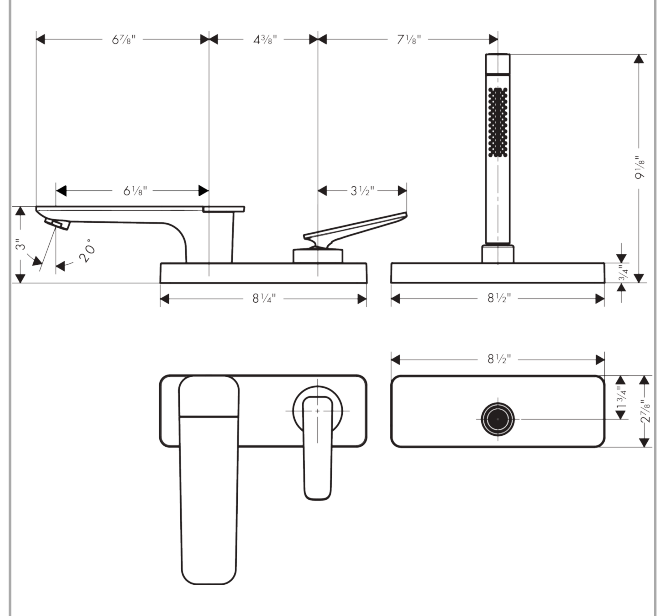

**AXOR Citterio C**  
**3-Hole Roman Tub Set Trim with 1.75 GPM Handshower and Sbox**  
 Finish: **Brushed Gold Optic** Part no. : **49430251**

**Features**

- Consists of: 3-Hole Roman Tub Set Trim, baton handshower, shower holder
- Spray type faucet: Aerated spray
- Maximum pull-out length of handshower: 57"
- Hose box for quiet, smooth and protecting guidance of hose
- Maximum flow rate: 5.3 GPM
- Flow rate of handshower: 1.75 GPM
- Ceramic cartridge
- Integrated backflow prevention
- No additional maintenance opening required
- Spray type handshower: Rain, MonoRain

**Item details**

List Price \$ 2,640.00

**Technology**

**Compliance / Sustainability**

**Product image**

**Scale drawing**

**AXOR Citterio C**  
**3-Hole Roman Tub Set Trim with 1.75 GPM Handshower and Sbox**  
 Finish: **Brushed Gold Optic** Part no. : **49430251**

## Exploded drawing

Year of production: >02/25

**AXOR Citterio C**  
**3-Hole Roman Tub Set Trim with 1.75 GPM Handshower and Sbox**  
 Finish: **Brushed Gold Optic** Part no. : **49430251**

## Spare parts list

Year of production: >02/25

Pos.		Part no.	Price	PU
1	diverter knob cpl.	87849250	-	1
2	hollow set screw M5x8	92851000	-	1
3	spout cpl.	87851250	-	1
4	aerator M24x1 (30 l/min)	96512250	-	1
5	O-ring 42x1,5	98171000	-	1
6	handle	87846250	-	1
7	hollow set screw M6x6	98445000	-	1
8	screw cover	93983000	-	1
9	escutcheon	87848250	-	1
10	screw cover	95704000	-	1
11	hollow set screw M6x6	97660000	-	1
12	nut	87850000	-	1
13	cartridge, assy	93185000	-	1
14	seal	95008000	-	1
15	selector assy	98263000	-	1
16	O-Ring 14x2,5	98189000	-	1
17	O-Ring 23x2,5	98183000	-	1
18	O-ring 20x2,5	92602000	-	1
19	O-ring 9x2,5	98217000	-	1
20	escutcheon	87774250	-	1
21	handshower	04486250	-	1
22	filter packing	94246000	-	1
23	O-Ring 32x2	98193000	-	1
24	nut	93591000	-	1
25	O-ring 24x2	98388000	-	1
26	sBox	94679000	-	1
27	insert for shower holder	96942000	-	1
28	O-ring 9x2	98119000	-	1
29	non return valve DW 10	96456000	-	1
a	-	15487181	-	1