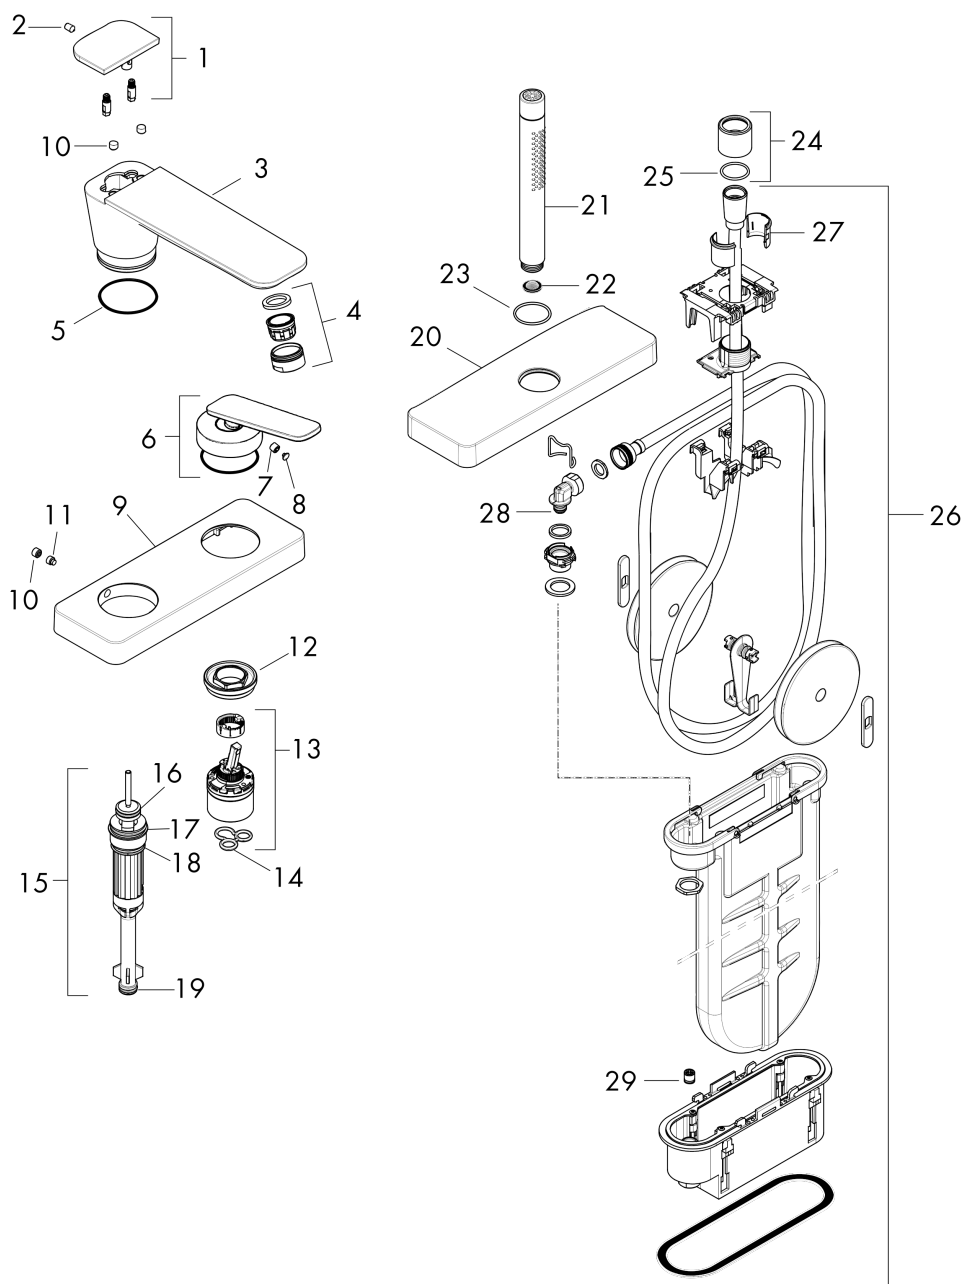

**AXOR Citterio C**  
**3-Hole Roman Tub Set Trim with 1.75 GPM Handshower and Sbox**  
 Finish: **Brushed Gold Optic** Part no. : **49430251**

**Features**

- Consists of: 3-Hole Roman Tub Set Trim, baton handshower, shower holder
- Spray type faucet: Aerated spray
- Maximum pull-out length of handshower: 57"
- Hose box for quiet, smooth and protecting guidance of hose
- Maximum flow rate: 5.3 GPM
- Flow rate of handshower: 1.75 GPM
- Ceramic cartridge
- Integrated backflow prevention
- No additional maintenance opening required
- Spray type handshower: Rain, MonoRain

**Item details**

List Price \$ 2,640.00

**Technology**

**Compliance / Sustainability**

**Product image**

**Scale drawing**

**AXOR Citterio C**  
**3-Hole Roman Tub Set Trim with 1.75 GPM Handshower and Sbox**  
 Finish: **Brushed Gold Optic** Part no. : **49430251**

## Exploded drawing

Year of production: >02/25

**AXOR Citterio C**  
**3-Hole Roman Tub Set Trim with 1.75 GPM Handshower and Sbox**  
 Finish: **Brushed Gold Optic** Part no. : **49430251**

## Spare parts list

Year of production: >02/25

Pos.		Part no.	Price	PU
1	diverter knob cpl.	87849250	-	1
2	hollow set screw M5x8	92851000	-	1
3	spout cpl.	87851250	-	1
4	aerator M24x1 (30 l/min)	96512250	-	1
5	O-ring 42x1,5	98171000	-	1
6	handle	87846250	-	1
7	hollow set screw M6x6	98445000	-	1
8	screw cover	93983000	-	1
9	escutcheon	87848250	-	1
10	screw cover	95704000	-	1
11	hollow set screw M6x6	97660000	-	1
12	nut	87850000	-	1
13	cartridge, assy	93185000	-	1
14	seal	95008000	-	1
15	selector assy	98263000	-	1
16	O-Ring 14x2,5	98189000	-	1
17	O-Ring 23x2,5	98183000	-	1
18	O-ring 20x2,5	92602000	-	1
19	O-ring 9x2,5	98217000	-	1
20	escutcheon	87774250	-	1
21	handshower	04486250	-	1
22	filter packing	94246000	-	1
23	O-Ring 32x2	98193000	-	1
24	nut	93591000	-	1
25	O-ring 24x2	98388000	-	1
26	sBox	94679000	-	1
27	insert for shower holder	96942000	-	1
28	O-ring 9x2	98119000	-	1
29	non return valve DW 10	96456000	-	1
a	-	15487181	-	1