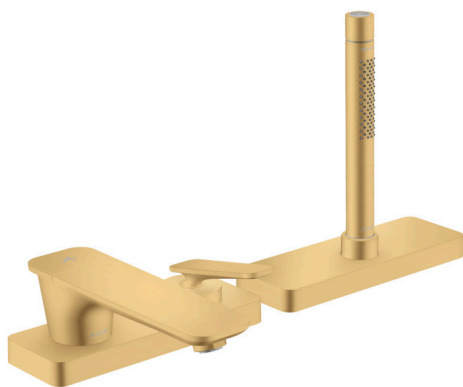

**AXOR Citterio C**  
**3-Hole Roman Tub Set Trim with 1.75 GPM Handshower and Sbox**  
 Finish: **Brushed Gold Optic** Part no. : **49430251**

**Features**

- Consists of: 3-Hole Roman Tub Set Trim, baton handshower, shower holder
- Spray type faucet: Aerated spray
- Maximum pull-out length of handshower: 57"
- Hose box for quiet, smooth and protecting guidance of hose
- Maximum flow rate: 5.3 GPM
- Flow rate of handshower: 1.75 GPM
- Ceramic cartridge
- Integrated backflow prevention
- No additional maintenance opening required
- Spray type handshower: Rain, MonoRain

**Item details**

List Price \$ 2,640.00

**Technology**

**Compliance / Sustainability**

**Product image**

**Scale drawing**

**AXOR Citterio C**  
**3-Hole Roman Tub Set Trim with 1.75 GPM Handshower and Sbox**  
 Finish: **Brushed Gold Optic** Part no. : **49430251**

## Exploded drawing

Year of production: >02/25

**AXOR Citterio C**  
**3-Hole Roman Tub Set Trim with 1.75 GPM Handshower and Sbox**  
 Finish: **Brushed Gold Optic** Part no. : **49430251**

## Spare parts list

Year of production: >02/25

Pos.		Part no.	Price	PU
1	diverter knob cpl.	87849250	-	1
2	hollow set screw M5x8	92851000	-	1
3	spout cpl.	87851250	-	1
4	aerator M24x1 (30 l/min)	96512250	-	1
5	O-ring 42x1,5	98171000	-	1
6	handle	87846250	-	1
7	hollow set screw M6x6	98445000	-	1
8	screw cover	93983000	-	1
9	escutcheon	87848250	-	1
10	screw cover	95704000	-	1
11	hollow set screw M6x6	97660000	-	1
12	nut	87850000	-	1
13	cartridge, assy	93185000	-	1
14	seal	95008000	-	1
15	selector assy	98263000	-	1
16	O-Ring 14x2,5	98189000	-	1
17	O-Ring 23x2,5	98183000	-	1
18	O-ring 20x2,5	92602000	-	1
19	O-ring 9x2,5	98217000	-	1
20	escutcheon	87774250	-	1
21	handshower	04486250	-	1
22	filter packing	94246000	-	1
23	O-Ring 32x2	98193000	-	1
24	nut	93591000	-	1
25	O-ring 24x2	98388000	-	1
26	sBox	94679000	-	1
27	insert for shower holder	96942000	-	1
28	O-ring 9x2	98119000	-	1
29	non return valve DW 10	96456000	-	1
a	-	15487181	-	1