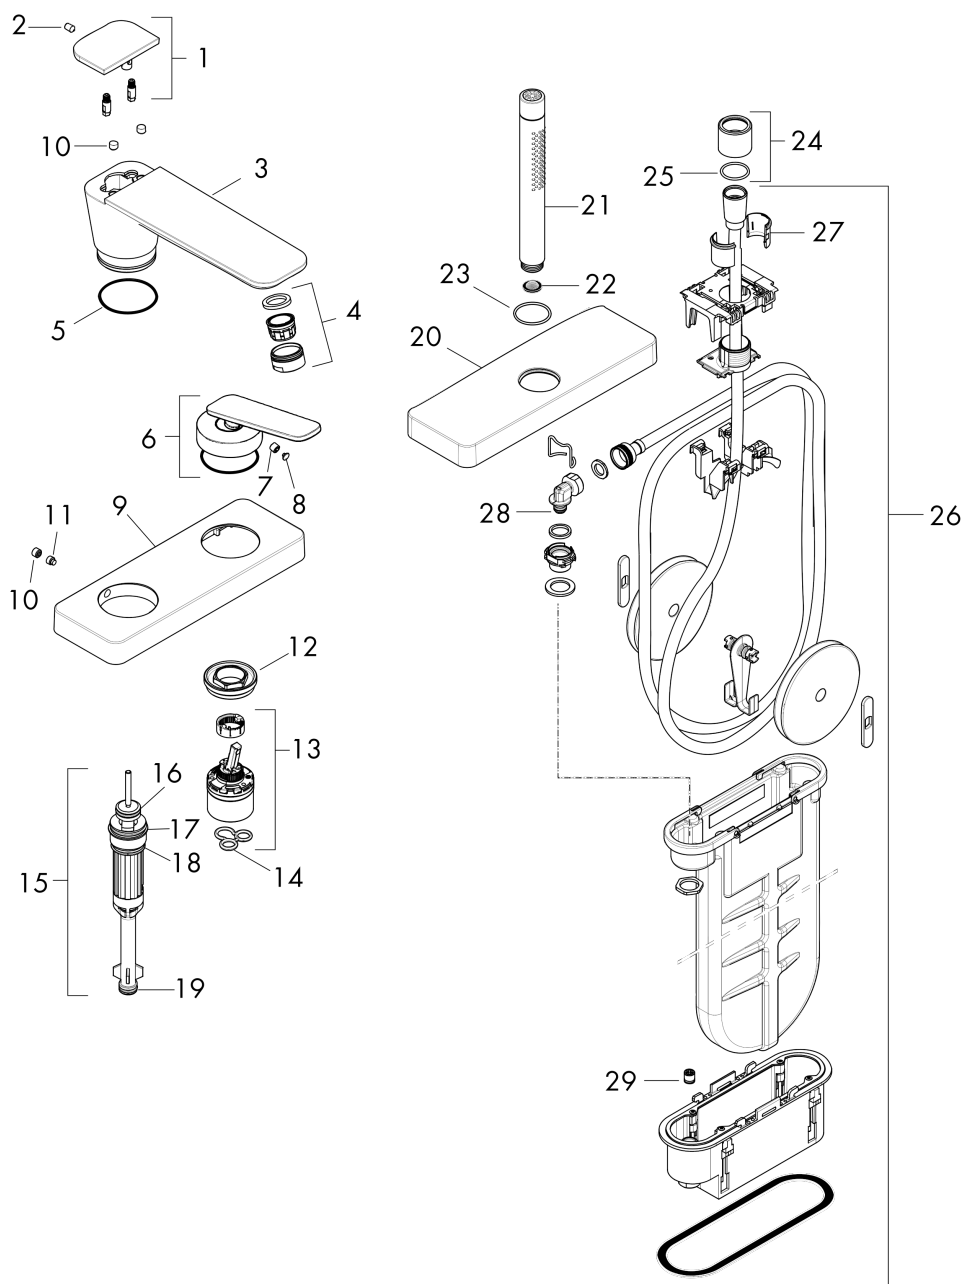

AXOR Citterio C
3-Hole Roman Tub Set Trim with 1.75 GPM Handshower and Sbox
 Finish: **Brushed Black Chrome** Part no. : **49430341**

Features

- Consists of: 3-Hole Roman Tub Set Trim, baton handshower, shower holder
- Spray type faucet: Aerated spray
- Maximum pull-out length of handshower: 57"
- Hose box for quiet, smooth and protecting guidance of hose
- Maximum flow rate: 5.3 GPM
- Flow rate of handshower: 1.75 GPM
- Ceramic cartridge
- Integrated backflow prevention
- No additional maintenance opening required
- Spray type handshower: Rain, MonoRain

Item details

List Price \$ 2,640.00

Technology

Compliance / Sustainability

Product image

Scale drawing

AXOR Citterio C
3-Hole Roman Tub Set Trim with 1.75 GPM Handshower and Sbox
 Finish: **Brushed Black Chrome** Part no. : **49430341**

Exploded drawing

Year of production: >02/25

AXOR Citterio C
3-Hole Roman Tub Set Trim with 1.75 GPM Handshower and Sbox
 Finish: **Brushed Black Chrome** Part no. : **49430341**

Spare parts list

Year of production: >02/25

Pos.		Part no.	Price	PU
1	diverter knob cpl.	87849340	-	1
2	hollow set screw M5x8	92851000	-	1
3	spout cpl.	87851340	-	1
4	aerator M24x1 (30 l/min)	96512340	-	1
5	O-ring 42x1,5	98171000	-	1
6	handle	87846340	-	1
7	hollow set screw M6x6	98445000	-	1
8	screw cover	93983000	-	1
9	escutcheon	87848340	-	1
10	screw cover	95704000	-	1
11	hollow set screw M6x6	97660000	-	1
12	nut	87850000	-	1
13	cartridge, assy	93185000	-	1
14	seal	95008000	-	1
15	selector assy	98263000	-	1
16	O-Ring 14x2,5	98189000	-	1
17	O-Ring 23x2,5	98183000	-	1
18	O-ring 20x2,5	92602000	-	1
19	O-ring 9x2,5	98217000	-	1
20	escutcheon	87774340	-	1
21	handshower	04486340	-	1
22	filter packing	94246000	-	1
23	O-Ring 32x2	98193000	-	1
24	nut	93591000	-	1
25	O-ring 24x2	98388000	-	1
26	sBox	94679000	-	1
27	insert for shower holder	96942000	-	1
28	O-ring 9x2	98119000	-	1
29	non return valve DW 10	96456000	-	1
a	-	15487181	-	1