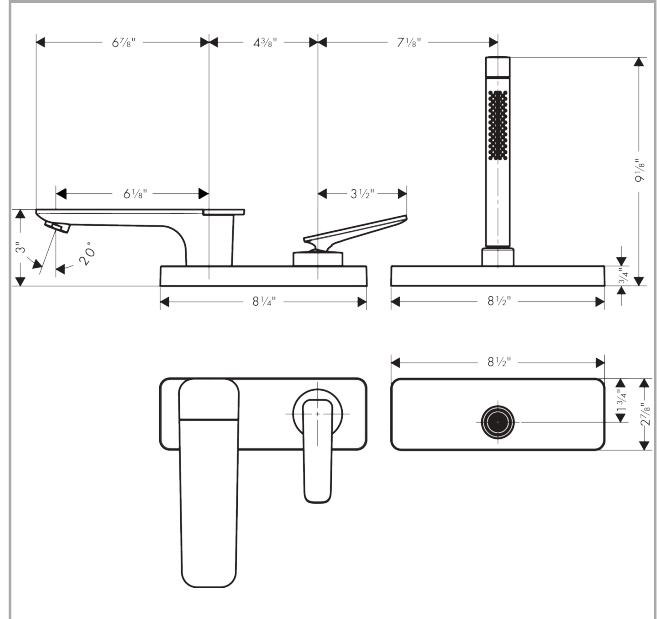

AXOR Citterio C
3-Hole Roman Tub Set Trim with 1.75 GPM Handshower and Sbox
 Finish: **Brushed Black Chrome** Part no. : **49430341**

Features

- Consists of: 3-Hole Roman Tub Set Trim, baton handshower, shower holder
- Spray type faucet: Aerated spray
- Maximum pull-out length of handshower: 57"
- Hose box for quiet, smooth and protecting guidance of hose
- Maximum flow rate: 5.3 GPM
- Flow rate of handshower: 1.75 GPM
- Ceramic cartridge
- Integrated backflow prevention
- No additional maintenance opening required
- Spray type handshower: Rain, MonoRain

Item details

List Price \$ 2,640.00

Technology

Compliance / Sustainability

Product image

Scale drawing

AXOR Citterio C
3-Hole Roman Tub Set Trim with 1.75 GPM Handshower and Sbox
 Finish: **Brushed Black Chrome** Part no. : **49430341**

Exploded drawing

Year of production: >02/25

AXOR Citterio C
3-Hole Roman Tub Set Trim with 1.75 GPM Handshower and Sbox
 Finish: **Brushed Black Chrome** Part no. : **49430341**

Spare parts list

Year of production: >02/25

Pos.		Part no.	Price	PU
1	diverter knob cpl.	87849340	-	1
2	hollow set screw M5x8	92851000	-	1
3	spout cpl.	87851340	-	1
4	aerator M24x1 (30 l/min)	96512340	-	1
5	O-ring 42x1,5	98171000	-	1
6	handle	87846340	-	1
7	hollow set screw M6x6	98445000	-	1
8	screw cover	93983000	-	1
9	escutcheon	87848340	-	1
10	screw cover	95704000	-	1
11	hollow set screw M6x6	97660000	-	1
12	nut	87850000	-	1
13	cartridge, assy	93185000	-	1
14	seal	95008000	-	1
15	selector assy	98263000	-	1
16	O-Ring 14x2,5	98189000	-	1
17	O-Ring 23x2,5	98183000	-	1
18	O-ring 20x2,5	92602000	-	1
19	O-ring 9x2,5	98217000	-	1
20	escutcheon	87774340	-	1
21	handshower	04486340	-	1
22	filter packing	94246000	-	1
23	O-Ring 32x2	98193000	-	1
24	nut	93591000	-	1
25	O-ring 24x2	98388000	-	1
26	sBox	94679000	-	1
27	insert for shower holder	96942000	-	1
28	O-ring 9x2	98119000	-	1
29	non return valve DW 10	96456000	-	1
a	-	15487181	-	1