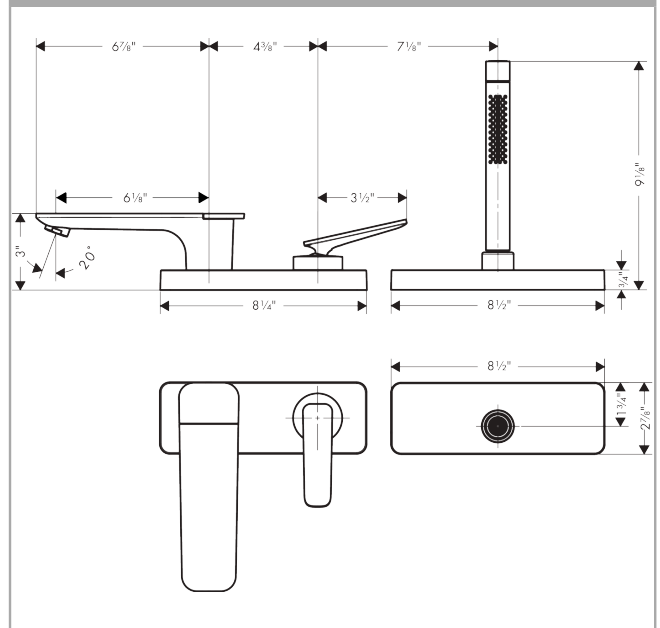

**AXOR Citterio C**  
**3-Hole Roman Tub Set Trim with 1.75 GPM Handshower and Sbox- Cubic Cut**  
 Finish: **Chrome** Part no. : **49431001**

**Features**

- Consists of: 3-Hole Roman Tub Set Trim, baton handshower, shower holder
- Spray type faucet: Aerated spray
- Maximum pull-out length of handshower: 57"
- Hose box for quiet, smooth and protecting guidance of hose
- Maximum flow rate: 5.3 GPM
- Flow rate of handshower: 1.75 GPM
- Ceramic cartridge
- Integrated backflow prevention
- No additional maintenance opening required
- Spray type handshower: Rain, MonoRain

**Item details**

List Price \$ 2,000.00

**Technology**

**Compliance / Sustainability**

**Product image**

**Scale drawing**

**AXOR Citterio C**  
**3-Hole Roman Tub Set Trim with 1.75 GPM Handshower and Sbox- Cubic Cut**  
 Finish: **Chrome** Part no. : **49431001**

## Exploded drawing

Year of production: >02/25

**AXOR Citterio C**  
**3-Hole Roman Tub Set Trim with 1.75 GPM Handshower and Sbox- Cubic Cut**  
 Finish: **Chrome** Part no. : **49431001**

## Spare parts list

Year of production: >02/25

Pos.		Part no.	Price	PU
1	diverter knob cpl.	87849000	-	1
2	hollow set screw M5x8	92851000	-	1
3	spout cpl.	87851000	-	1
4	aerator M24x1 (30 l/min)	96512000	-	1
5	O-ring 42x1,5	98171000	-	1
6	handle	87847000	-	1
7	hollow set screw M6x6	98445000	-	1
8	screw cover	93983000	-	1
9	escutcheon	87848000	-	1
10	screw cover	95704000	-	1
11	hollow set screw M6x6	97660000	-	1
12	nut	87850000	-	1
13	cartridge, assy	93185000	-	1
14	seal	95008000	-	1
15	selector assy	98263000	-	1
16	O-Ring 14x2,5	98189000	-	1
17	O-Ring 23x2,5	98183000	-	1
18	O-ring 20x2,5	92602000	-	1
19	O-ring 9x2,5	98217000	-	1
20	escutcheon	87774000	-	1
21	handshower	04486000	-	1
22	filter packing	94246000	-	1
23	O-Ring 32x2	98193000	-	1
24	nut	93591000	-	1
25	O-ring 24x2	98388000	-	1
26	sBox	94679000	-	1
27	insert for shower holder	96942000	-	1
28	O-ring 9x2	98119000	-	1
29	non return valve DW 10	96456000	-	1
a	-	15487181	-	1