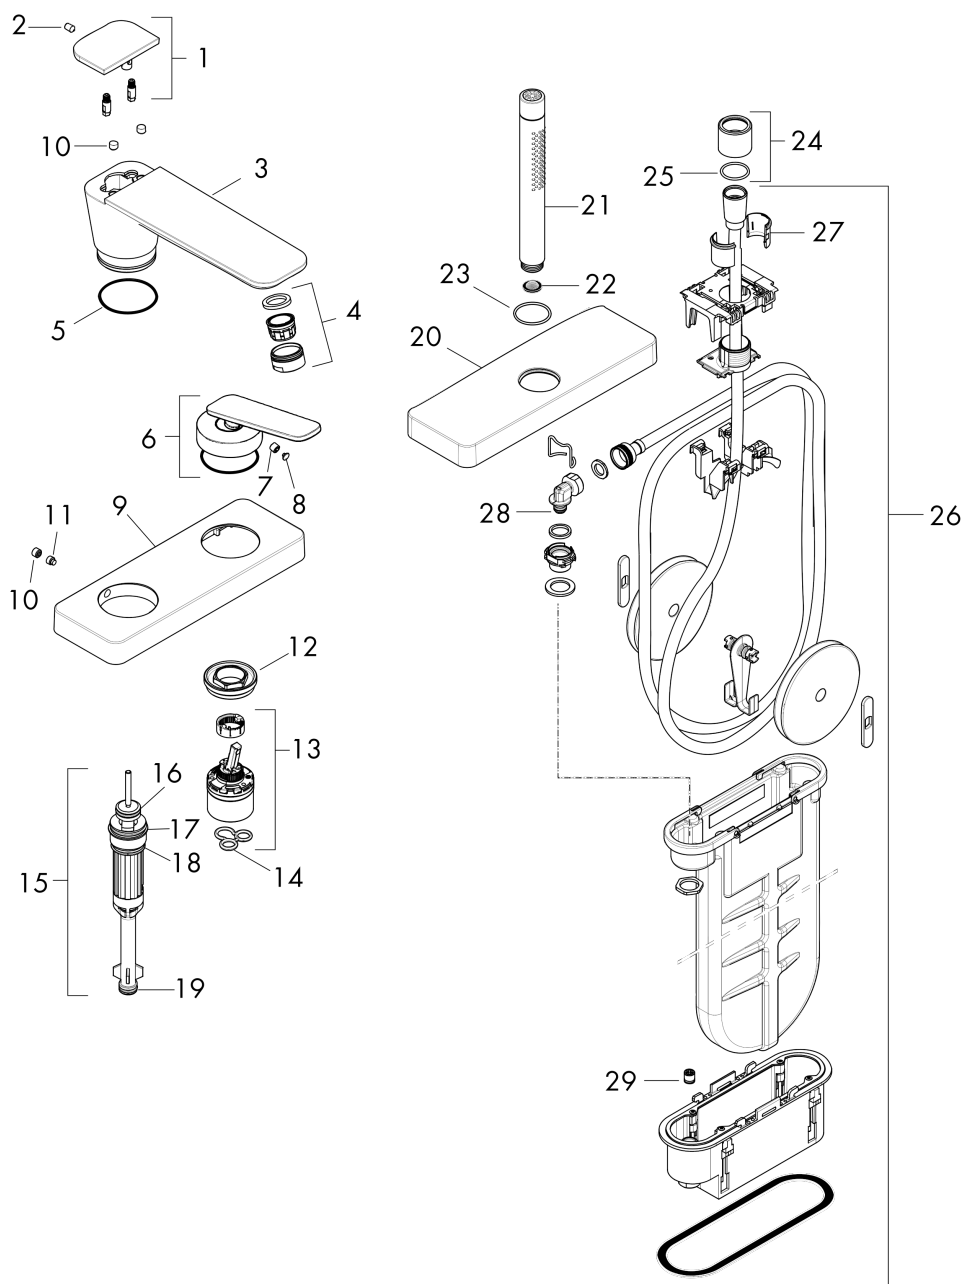

**AXOR Citterio C**  
**3-Hole Roman Tub Set Trim with 1.75 GPM Handshower and Sbox- Cubic Cut**  
 Finish: **Chrome** Part no. : **49431001**

**Features**

- Consists of: 3-Hole Roman Tub Set Trim, baton handshower, shower holder
- Spray type faucet: Aerated spray
- Maximum pull-out length of handshower: 57"
- Hose box for quiet, smooth and protecting guidance of hose
- Maximum flow rate: 5.3 GPM
- Flow rate of handshower: 1.75 GPM
- Ceramic cartridge
- Integrated backflow prevention
- No additional maintenance opening required
- Spray type handshower: Rain, MonoRain

**Item details**

List Price \$ 2,000.00

**Technology**

**Compliance / Sustainability**

**Product image**

**Scale drawing**

**AXOR Citterio C**  
**3-Hole Roman Tub Set Trim with 1.75 GPM Handshower and Sbox- Cubic Cut**  
 Finish: **Chrome** Part no. : **49431001**

## Exploded drawing

Year of production: >02/25

**AXOR Citterio C**  
**3-Hole Roman Tub Set Trim with 1.75 GPM Handshower and Sbox- Cubic Cut**  
 Finish: **Chrome** Part no. : **49431001**

## Spare parts list

Year of production: >02/25

Pos.		Part no.	Price	PU
1	diverter knob cpl.	87849000	-	1
2	hollow set screw M5x8	92851000	-	1
3	spout cpl.	87851000	-	1
4	aerator M24x1 (30 l/min)	96512000	-	1
5	O-ring 42x1,5	98171000	-	1
6	handle	87847000	-	1
7	hollow set screw M6x6	98445000	-	1
8	screw cover	93983000	-	1
9	escutcheon	87848000	-	1
10	screw cover	95704000	-	1
11	hollow set screw M6x6	97660000	-	1
12	nut	87850000	-	1
13	cartridge, assy	93185000	-	1
14	seal	95008000	-	1
15	selector assy	98263000	-	1
16	O-Ring 14x2,5	98189000	-	1
17	O-Ring 23x2,5	98183000	-	1
18	O-ring 20x2,5	92602000	-	1
19	O-ring 9x2,5	98217000	-	1
20	escutcheon	87774000	-	1
21	handshower	04486000	-	1
22	filter packing	94246000	-	1
23	O-Ring 32x2	98193000	-	1
24	nut	93591000	-	1
25	O-ring 24x2	98388000	-	1
26	sBox	94679000	-	1
27	insert for shower holder	96942000	-	1
28	O-ring 9x2	98119000	-	1
29	non return valve DW 10	96456000	-	1
a	-	15487181	-	1