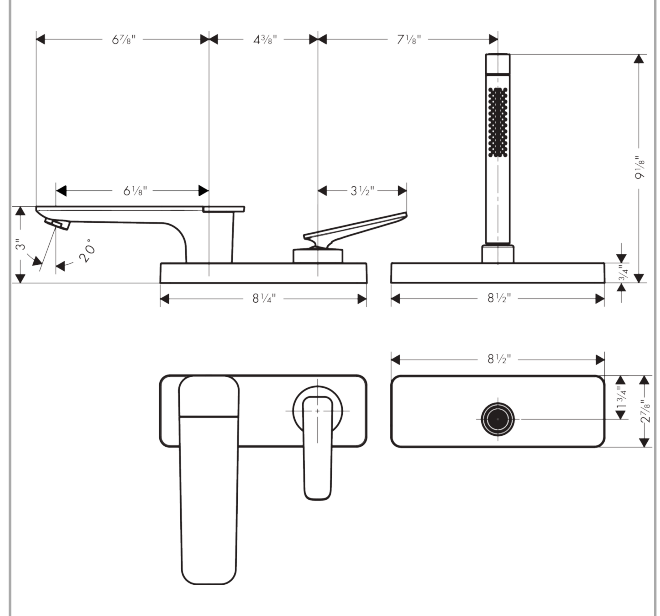

**AXOR Citterio C**  
**3-Hole Roman Tub Set Trim with 1.75 GPM Handshower and Sbox- Cubic Cut**  
 Finish: **Brushed Bronze** Part no. : **49431141**

**Features**

- Consists of: 3-Hole Roman Tub Set Trim, baton handshower, shower holder
- Spray type faucet: Aerated spray
- Maximum pull-out length of handshower: 57"
- Hose box for quiet, smooth and protecting guidance of hose
- Maximum flow rate: 5.3 GPM
- Flow rate of handshower: 1.75 GPM
- Ceramic cartridge
- Integrated backflow prevention
- No additional maintenance opening required
- Spray type handshower: Rain, MonoRain

**Item details**

List Price \$ 2,640.00

**Technology**

**Compliance / Sustainability**

**Product image**

**Scale drawing**

**AXOR Citterio C**  
**3-Hole Roman Tub Set Trim with 1.75 GPM Handshower and Sbox- Cubic Cut**  
 Finish: **Brushed Bronze** Part no. : **49431141**

## AXOR Citterio C

3-Hole Roman Tub Set Trim with 1.75 GPM Handshower and Sbox- Cubic Cut

Finish: **Brushed Bronze** Part no. : **49431141**

### Spare parts list

Year of production: >02/25

Pos.		Part no.	Price	PU
1	diverter knob cpl.	87849140	-	1
2	hollow set screw M5x8	92851000	-	1
3	spout cpl.	87851140	-	1
4	aerator M24x1 (30 l/min)	96512140	-	1
5	O-ring 42x1,5	98171000	-	1
6	handle	87847140	-	1
7	hollow set screw M6x6	98445000	-	1
8	screw cover	93983000	-	1
9	escutcheon	87848140	-	1
10	hollow set screw M6x6	97660000	-	1
12	nut	87850000	-	1
13	cartridge, assy	93185000	-	1
14	seal	95008000	-	1
15	selector assy	98263000	-	1
16	O-Ring 14x2,5	98189000	-	1
17	O-Ring 23x2,5	98183000	-	1
18	O-ring 20x2,5	92602000	-	1
19	O-ring 9x2,5	98217000	-	1
20	escutcheon	87774140	-	1
21	handshower	04486140	-	1
22	filter packing	94246000	-	1
23	O-Ring 32x2	98193000	-	1
24	nut	97584140	-	1
25	O-ring 24x2	98388000	-	1
26	sBox	94679000	-	1
27	insert for shower holder	96942000	-	1
28	O-ring 9x2	98119000	-	1
29	non return valve DW 10	96456000	-	1
a	-	15487181	-	1