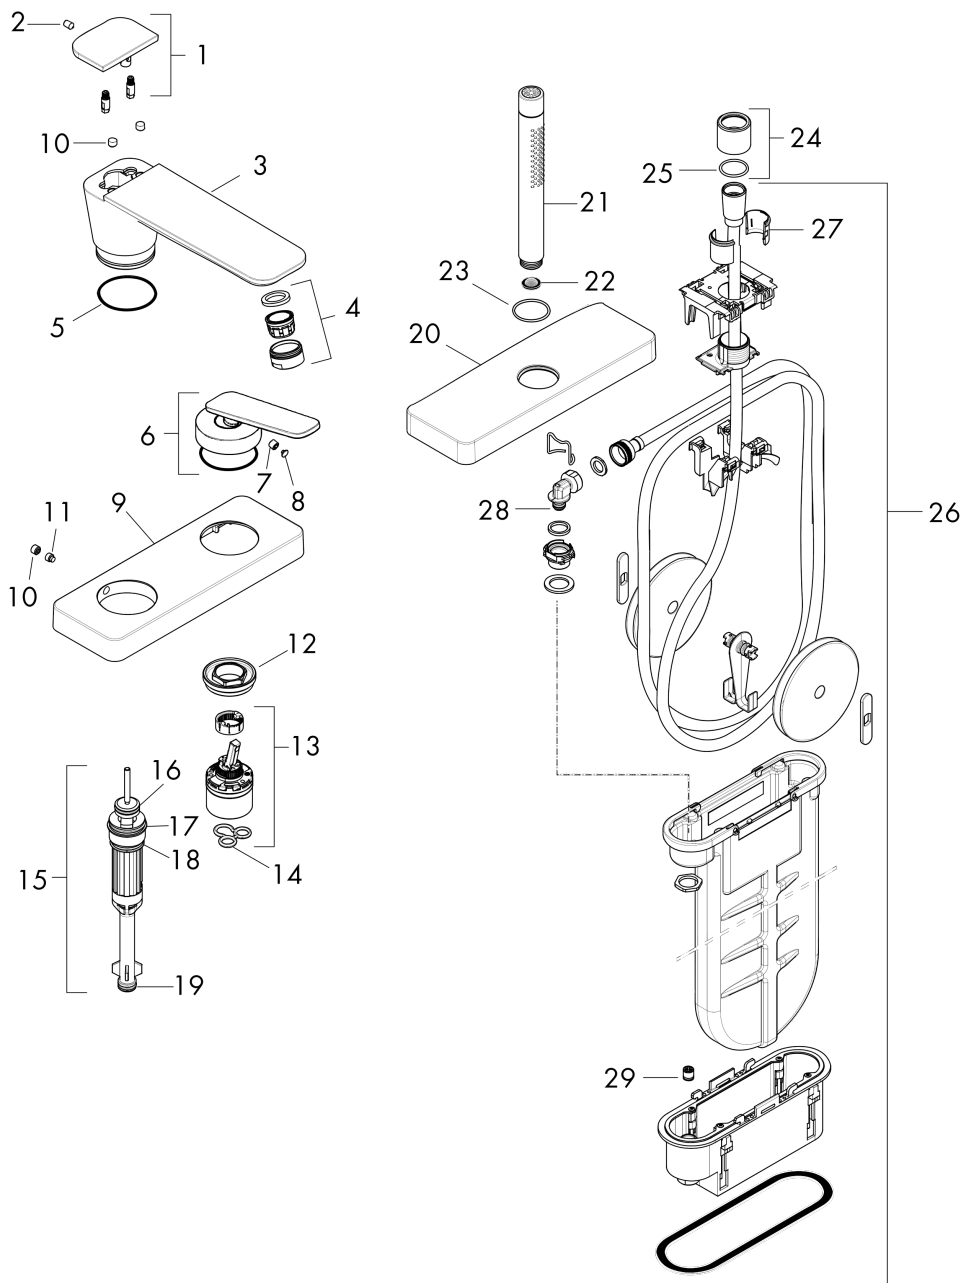

**AXOR Citterio C**  
**3-Hole Roman Tub Set Trim with 1.75 GPM Handshower and Sbox- Cubic Cut**  
 Finish: **Brushed Bronze** Part no. : **49431141**

**Features**

- Consists of: 3-Hole Roman Tub Set Trim, baton handshower, shower holder
- Spray type faucet: Aerated spray
- Maximum pull-out length of handshower: 57"
- Hose box for quiet, smooth and protecting guidance of hose
- Maximum flow rate: 5.3 GPM
- Flow rate of handshower: 1.75 GPM
- Ceramic cartridge
- Integrated backflow prevention
- No additional maintenance opening required
- Spray type handshower: Rain, MonoRain

**Item details**

List Price \$ 2,640.00

**Technology**

**Compliance / Sustainability**

**Product image**

**Scale drawing**

**AXOR Citterio C**  
**3-Hole Roman Tub Set Trim with 1.75 GPM Handshower and Sbox- Cubic Cut**  
 Finish: **Brushed Bronze** Part no. : **49431141**

## AXOR Citterio C

3-Hole Roman Tub Set Trim with 1.75 GPM Handshower and Sbox- Cubic Cut

Finish: **Brushed Bronze** Part no. : **49431141**

### Spare parts list

Year of production: >02/25

Pos.		Part no.	Price	PU
1	diverter knob cpl.	87849140	-	1
2	hollow set screw M5x8	92851000	-	1
3	spout cpl.	87851140	-	1
4	aerator M24x1 (30 l/min)	96512140	-	1
5	O-ring 42x1,5	98171000	-	1
6	handle	87847140	-	1
7	hollow set screw M6x6	98445000	-	1
8	screw cover	93983000	-	1
9	escutcheon	87848140	-	1
10	hollow set screw M6x6	97660000	-	1
12	nut	87850000	-	1
13	cartridge, assy	93185000	-	1
14	seal	95008000	-	1
15	selector assy	98263000	-	1
16	O-Ring 14x2,5	98189000	-	1
17	O-Ring 23x2,5	98183000	-	1
18	O-ring 20x2,5	92602000	-	1
19	O-ring 9x2,5	98217000	-	1
20	escutcheon	87774140	-	1
21	handshower	04486140	-	1
22	filter packing	94246000	-	1
23	O-Ring 32x2	98193000	-	1
24	nut	97584140	-	1
25	O-ring 24x2	98388000	-	1
26	sBox	94679000	-	1
27	insert for shower holder	96942000	-	1
28	O-ring 9x2	98119000	-	1
29	non return valve DW 10	96456000	-	1
a	-	15487181	-	1