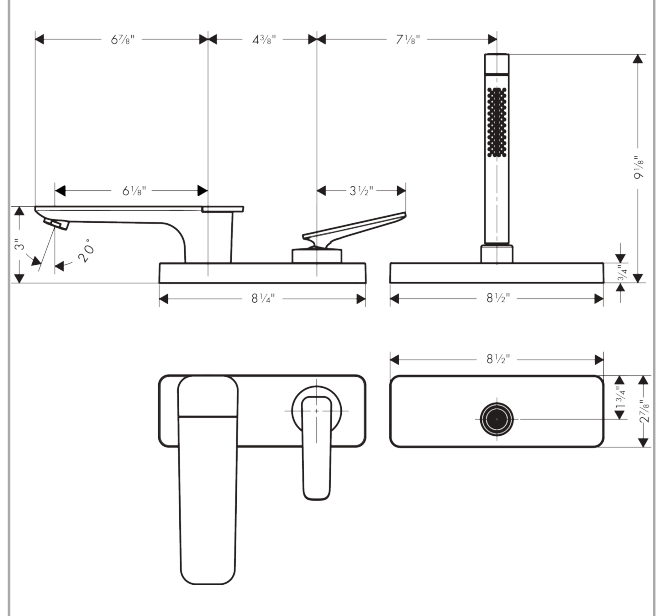

AXOR Citterio C

3-Hole Roman Tub Set Trim with 1.75 GPM Handshower and Sbox- Cubic Cut

Finish: **Brushed Gold Optic** Part no. : **49431251**

Features

- Consists of: 3-Hole Roman Tub Set Trim, baton handshower, shower holder
- Spray type faucet: Aerated spray
- Maximum pull-out length of handshower: 57"
- Hose box for quiet, smooth and protecting guidance of hose
- Maximum flow rate: 5.3 GPM
- Flow rate of handshower: 1.75 GPM
- Ceramic cartridge
- Integrated backflow prevention
- No additional maintenance opening required
- Spray type handshower: Rain, MonoRain

Item details

List Price \$ 2,640.00

Technology

Compliance / Sustainability

Product image

Scale drawing

AXOR Citterio C
3-Hole Roman Tub Set Trim with 1.75 GPM Handshower and Sbox- Cubic Cut
 Finish: **Brushed Gold Optic** Part no. : **49431251**

Exploded drawing

Year of production: >02/25

AXOR Citterio C

3-Hole Roman Tub Set Trim with 1.75 GPM Handshower and Sbox- Cubic Cut

Finish: **Brushed Gold Optic** Part no. : **49431251**

Spare parts list

Year of production: >02/25

Pos.		Part no.	Price	PU
1	diverter knob cpl.	87849250	-	1
2	hollow set screw M5x8	92851000	-	1
3	spout cpl.	87851250	-	1
4	aerator M24x1 (30 l/min)	96512250	-	1
5	O-ring 42x1,5	98171000	-	1
6	handle	87847250	-	1
7	hollow set screw M6x6	98445000	-	1
8	screw cover	93983000	-	1
9	escutcheon	87848250	-	1
10	screw cover	95704000	-	1
11	hollow set screw M6x6	97660000	-	1
12	nut	87850000	-	1
13	cartridge, assy	93185000	-	1
14	seal	95008000	-	1
15	selector assy	98263000	-	1
16	O-Ring 14x2,5	98189000	-	1
17	O-Ring 23x2,5	98183000	-	1
18	O-ring 20x2,5	92602000	-	1
19	O-ring 9x2,5	98217000	-	1
20	escutcheon	87774250	-	1
21	handshower	04486250	-	1
22	filter packing	94246000	-	1
23	O-Ring 32x2	98193000	-	1
24	nut	93591000	-	1
25	O-ring 24x2	98388000	-	1
26	sBox	94679000	-	1
27	insert for shower holder	96942000	-	1
28	O-ring 9x2	98119000	-	1
29	non return valve DW 10	96456000	-	1
a	-	15487181	-	1