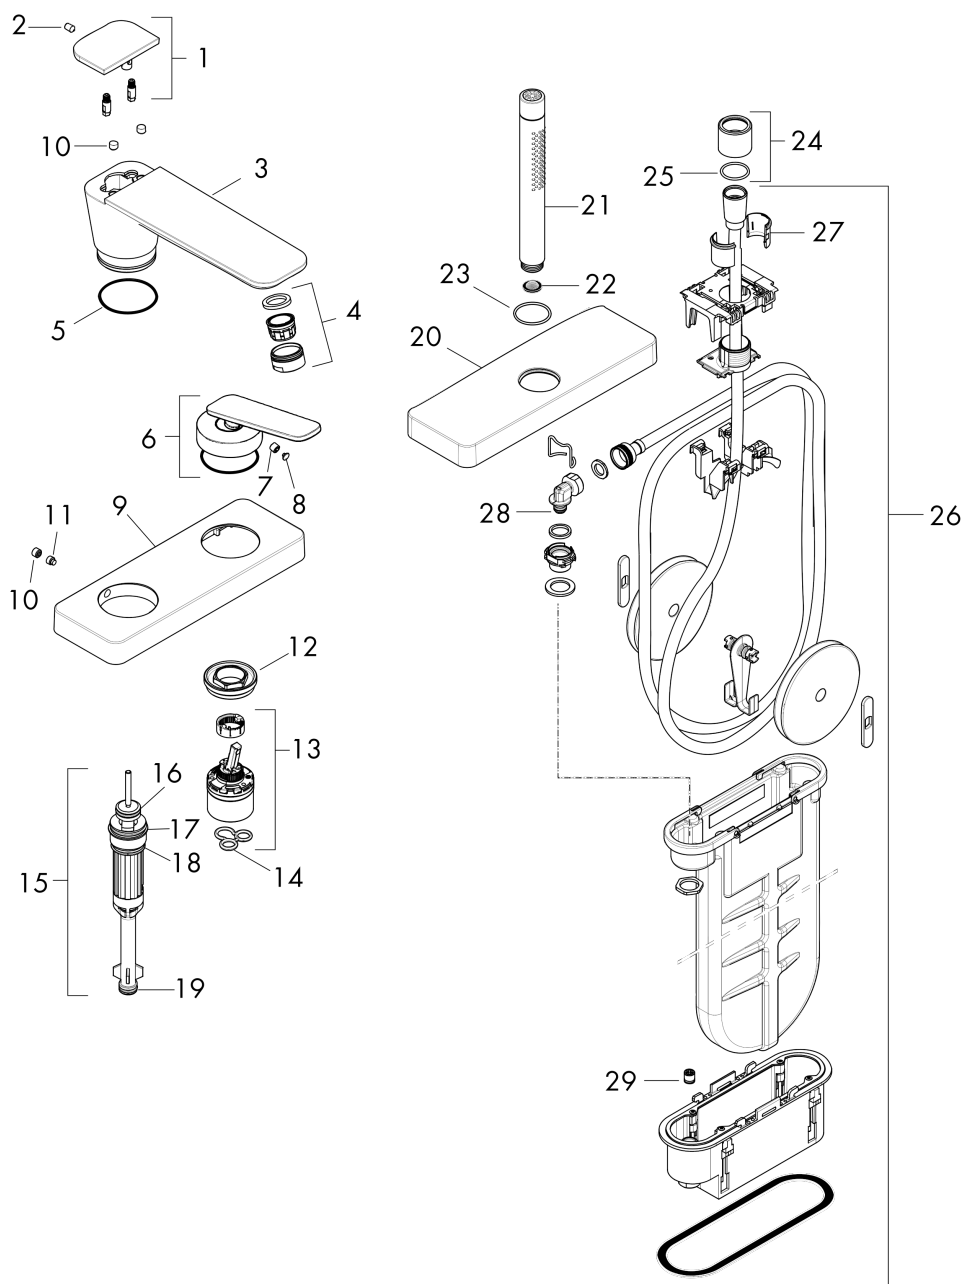

AXOR Citterio C

3-Hole Roman Tub Set Trim with 1.75 GPM Handshower and Sbox- Cubic Cut

Finish: **Brushed Gold Optic** Part no. : **49431251**

Features

- Consists of: 3-Hole Roman Tub Set Trim, baton handshower, shower holder
- Spray type faucet: Aerated spray
- Maximum pull-out length of handshower: 57"
- Hose box for quiet, smooth and protecting guidance of hose
- Maximum flow rate: 5.3 GPM
- Flow rate of handshower: 1.75 GPM
- Ceramic cartridge
- Integrated backflow prevention
- No additional maintenance opening required
- Spray type handshower: Rain, MonoRain

Item details

List Price \$ 2,640.00

Technology

Compliance / Sustainability

Product image

Scale drawing

AXOR Citterio C
3-Hole Roman Tub Set Trim with 1.75 GPM Handshower and Sbox- Cubic Cut
 Finish: **Brushed Gold Optic** Part no. : **49431251**

Exploded drawing

Year of production: >02/25

AXOR Citterio C

3-Hole Roman Tub Set Trim with 1.75 GPM Handshower and Sbox- Cubic Cut

Finish: **Brushed Gold Optic** Part no. : **49431251**

Spare parts list

Year of production: >02/25

Pos.		Part no.	Price	PU
1	diverter knob cpl.	87849250	-	1
2	hollow set screw M5x8	92851000	-	1
3	spout cpl.	87851250	-	1
4	aerator M24x1 (30 l/min)	96512250	-	1
5	O-ring 42x1,5	98171000	-	1
6	handle	87847250	-	1
7	hollow set screw M6x6	98445000	-	1
8	screw cover	93983000	-	1
9	escutcheon	87848250	-	1
10	screw cover	95704000	-	1
11	hollow set screw M6x6	97660000	-	1
12	nut	87850000	-	1
13	cartridge, assy	93185000	-	1
14	seal	95008000	-	1
15	selector assy	98263000	-	1
16	O-Ring 14x2,5	98189000	-	1
17	O-Ring 23x2,5	98183000	-	1
18	O-ring 20x2,5	92602000	-	1
19	O-ring 9x2,5	98217000	-	1
20	escutcheon	87774250	-	1
21	handshower	04486250	-	1
22	filter packing	94246000	-	1
23	O-Ring 32x2	98193000	-	1
24	nut	93591000	-	1
25	O-ring 24x2	98388000	-	1
26	sBox	94679000	-	1
27	insert for shower holder	96942000	-	1
28	O-ring 9x2	98119000	-	1
29	non return valve DW 10	96456000	-	1
a	-	15487181	-	1