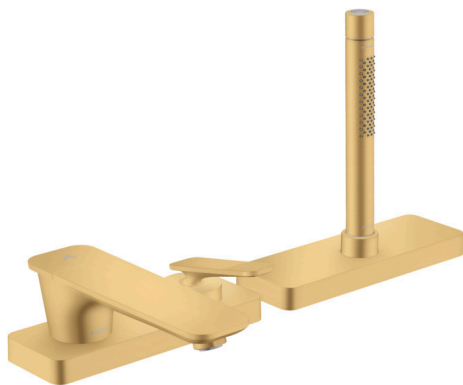

AXOR Citterio C

3-Hole Roman Tub Set Trim with 1.75 GPM Handshower and Sbox- Cubic Cut

Finish: **Brushed Gold Optic** Part no. : **49431251**

Features

- Consists of: 3-Hole Roman Tub Set Trim, baton handshower, shower holder
- Spray type faucet: Aerated spray
- Maximum pull-out length of handshower: 57"
- Hose box for quiet, smooth and protecting guidance of hose
- Maximum flow rate: 5.3 GPM
- Flow rate of handshower: 1.75 GPM
- Ceramic cartridge
- Integrated backflow prevention
- No additional maintenance opening required
- Spray type handshower: Rain, MonoRain

Item details

List Price \$ 2,640.00

Technology

Compliance / Sustainability

Product image

Scale drawing

AXOR Citterio C
3-Hole Roman Tub Set Trim with 1.75 GPM Handshower and Sbox- Cubic Cut
 Finish: **Brushed Gold Optic** Part no. : **49431251**

Exploded drawing

Year of production: >02/25

AXOR Citterio C

3-Hole Roman Tub Set Trim with 1.75 GPM Handshower and Sbox- Cubic Cut

Finish: **Brushed Gold Optic** Part no. : **49431251**

Spare parts list

Year of production: >02/25

Pos.		Part no.	Price	PU
1	diverter knob cpl.	87849250	-	1
2	hollow set screw M5x8	92851000	-	1
3	spout cpl.	87851250	-	1
4	aerator M24x1 (30 l/min)	96512250	-	1
5	O-ring 42x1,5	98171000	-	1
6	handle	87847250	-	1
7	hollow set screw M6x6	98445000	-	1
8	screw cover	93983000	-	1
9	escutcheon	87848250	-	1
10	screw cover	95704000	-	1
11	hollow set screw M6x6	97660000	-	1
12	nut	87850000	-	1
13	cartridge, assy	93185000	-	1
14	seal	95008000	-	1
15	selector assy	98263000	-	1
16	O-Ring 14x2,5	98189000	-	1
17	O-Ring 23x2,5	98183000	-	1
18	O-ring 20x2,5	92602000	-	1
19	O-ring 9x2,5	98217000	-	1
20	escutcheon	87774250	-	1
21	handshower	04486250	-	1
22	filter packing	94246000	-	1
23	O-Ring 32x2	98193000	-	1
24	nut	93591000	-	1
25	O-ring 24x2	98388000	-	1
26	sBox	94679000	-	1
27	insert for shower holder	96942000	-	1
28	O-ring 9x2	98119000	-	1
29	non return valve DW 10	96456000	-	1
a	-	15487181	-	1