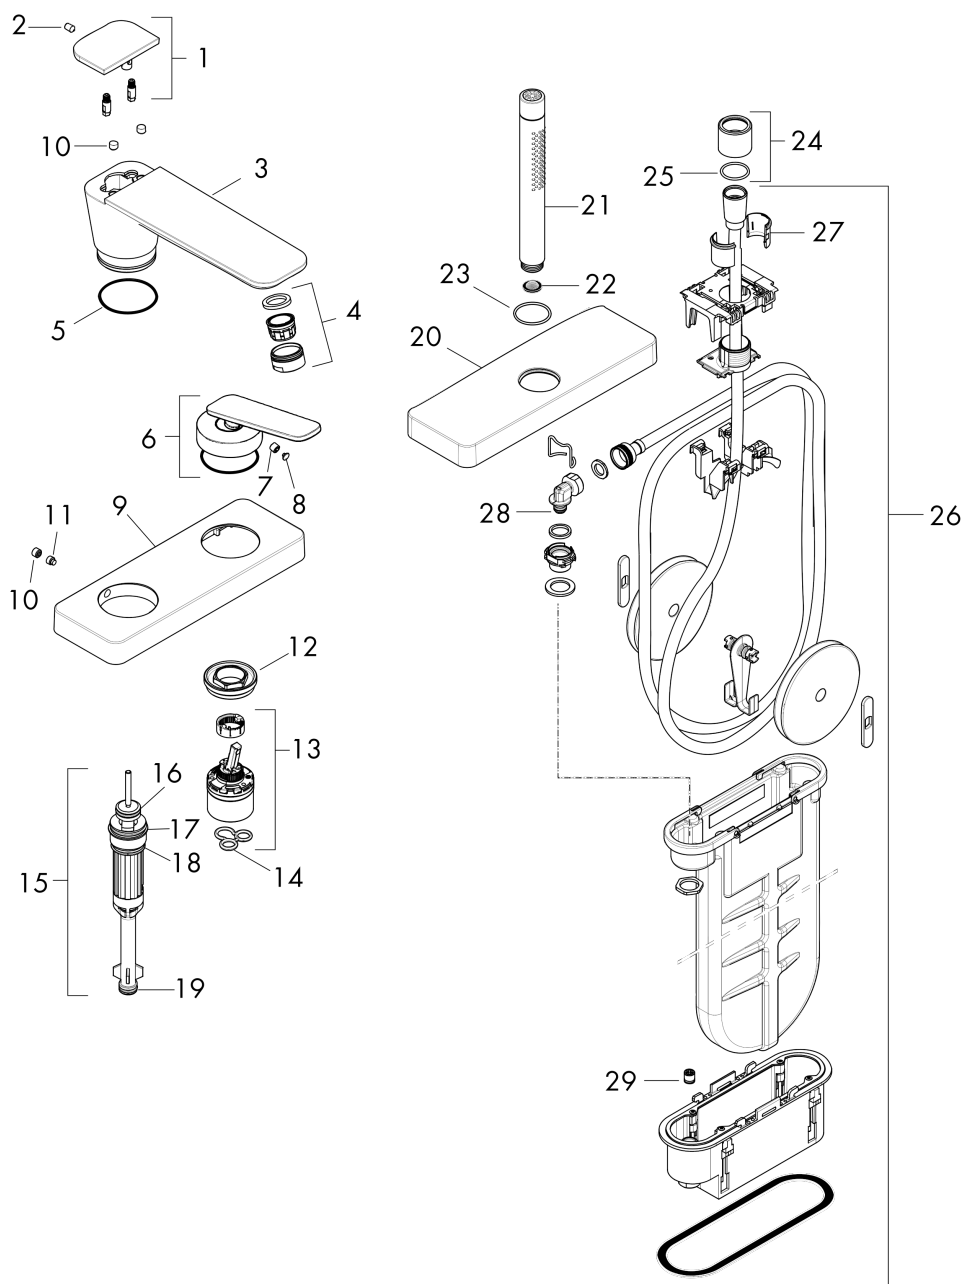

**AXOR Citterio C**  
**3-Hole Roman Tub Set Trim with 1.75 GPM Handshower and Sbox- Cubic Cut**  
 Finish: **Matte Black** Part no. : **49431671**

**Features**

- Consists of: 3-Hole Roman Tub Set Trim, baton handshower, shower holder
- Spray type faucet: Aerated spray
- Maximum pull-out length of handshower: 57"
- Hose box for quiet, smooth and protecting guidance of hose
- Maximum flow rate: 5.3 GPM
- Flow rate of handshower: 1.75 GPM
- Ceramic cartridge
- Integrated backflow prevention
- No additional maintenance opening required
- Spray type handshower: Rain, MonoRain

**Item details**

List Price \$ 2,640.00

**Technology**

**Compliance / Sustainability**

**Product image**

**Scale drawing**

**AXOR Citterio C**  
**3-Hole Roman Tub Set Trim with 1.75 GPM Handshower and Sbox- Cubic Cut**  
 Finish: **Matte Black** Part no. : **49431671**

## Exploded drawing

Year of production: >02/25

**AXOR Citterio C**  
**3-Hole Roman Tub Set Trim with 1.75 GPM Handshower and Sbox- Cubic Cut**  
 Finish: **Matte Black** Part no. : **49431671**

## Spare parts list

Year of production: >02/25

Pos.		Part no.	Price	PU
1	diverter knob cpl.	87849670	-	1
2	hollow set screw M5x8	92851000	-	1
3	spout cpl.	87851670	-	1
4	aerator M24x1 (30 l/min)	96512670	-	1
5	O-ring 42x1,5	98171000	-	1
6	handle	87847670	-	1
7	hollow set screw M6x6	98445000	-	1
8	screw cover	93983000	-	1
9	escutcheon	87848670	-	1
10	screw cover	95704000	-	1
11	hollow set screw M6x6	97660000	-	1
12	nut	87850000	-	1
13	cartridge, assy	93185000	-	1
14	seal	95008000	-	1
15	selector assy	98263000	-	1
16	O-Ring 14x2,5	98189000	-	1
17	O-Ring 23x2,5	98183000	-	1
18	O-ring 20x2,5	92602000	-	1
19	O-ring 9x2,5	98217000	-	1
20	escutcheon	87774670	-	1
21	handshower	04486670	-	1
22	filter packing	94246000	-	1
23	O-Ring 32x2	98193000	-	1
24	nut	93591000	-	1
25	O-ring 24x2	98388000	-	1
26	sBox	94679000	-	1
27	insert for shower holder	96942000	-	1
28	O-ring 9x2	98119000	-	1
29	non return valve DW 10	96456000	-	1
a	-	15487181	-	1