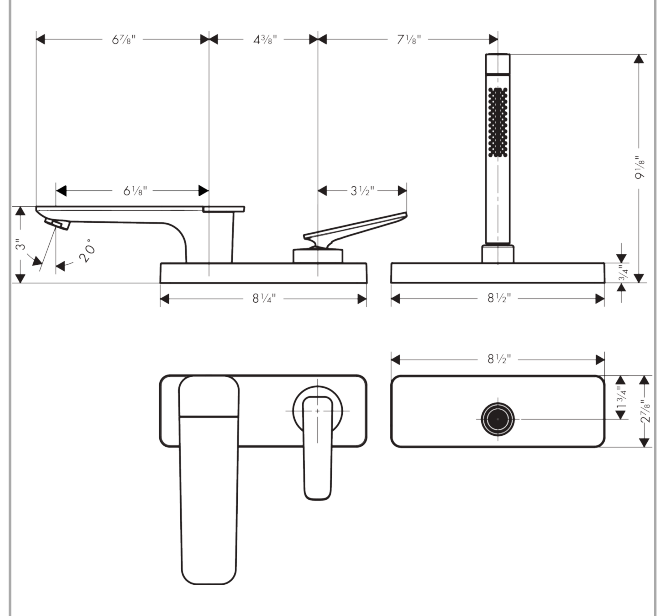

**AXOR Citterio C**  
**3-Hole Roman Tub Set Trim with 1.75 GPM Handshower and Sbox- Cubic Cut**  
 Finish: **Matte Black** Part no. : **49431671**

**Features**

- Consists of: 3-Hole Roman Tub Set Trim, baton handshower, shower holder
- Spray type faucet: Aerated spray
- Maximum pull-out length of handshower: 57"
- Hose box for quiet, smooth and protecting guidance of hose
- Maximum flow rate: 5.3 GPM
- Flow rate of handshower: 1.75 GPM
- Ceramic cartridge
- Integrated backflow prevention
- No additional maintenance opening required
- Spray type handshower: Rain, MonoRain

**Item details**

List Price \$ 2,640.00

**Technology**

**Compliance / Sustainability**

**Product image**

**Scale drawing**

**AXOR Citterio C**  
**3-Hole Roman Tub Set Trim with 1.75 GPM Handshower and Sbox- Cubic Cut**  
 Finish: **Matte Black** Part no. : **49431671**

## Exploded drawing

Year of production: >02/25

**AXOR Citterio C**  
**3-Hole Roman Tub Set Trim with 1.75 GPM Handshower and Sbox- Cubic Cut**  
 Finish: **Matte Black** Part no. : **49431671**

## Spare parts list

Year of production: >02/25

Pos.		Part no.	Price	PU
1	diverter knob cpl.	87849670	-	1
2	hollow set screw M5x8	92851000	-	1
3	spout cpl.	87851670	-	1
4	aerator M24x1 (30 l/min)	96512670	-	1
5	O-ring 42x1,5	98171000	-	1
6	handle	87847670	-	1
7	hollow set screw M6x6	98445000	-	1
8	screw cover	93983000	-	1
9	escutcheon	87848670	-	1
10	screw cover	95704000	-	1
11	hollow set screw M6x6	97660000	-	1
12	nut	87850000	-	1
13	cartridge, assy	93185000	-	1
14	seal	95008000	-	1
15	selector assy	98263000	-	1
16	O-Ring 14x2,5	98189000	-	1
17	O-Ring 23x2,5	98183000	-	1
18	O-ring 20x2,5	92602000	-	1
19	O-ring 9x2,5	98217000	-	1
20	escutcheon	87774670	-	1
21	handshower	04486670	-	1
22	filter packing	94246000	-	1
23	O-Ring 32x2	98193000	-	1
24	nut	93591000	-	1
25	O-ring 24x2	98388000	-	1
26	sBox	94679000	-	1
27	insert for shower holder	96942000	-	1
28	O-ring 9x2	98119000	-	1
29	non return valve DW 10	96456000	-	1
a	-	15487181	-	1