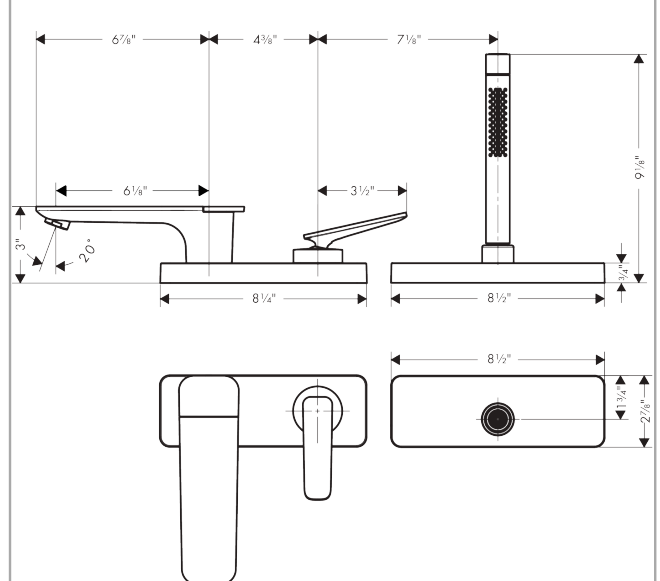

#### Features

- Consists of: 3-Hole Roman Tub Set Trim, baton handshower, shower holder
- Spray type faucet: Aerated spray
- Maximum pull-out length of handshower: 57"
- Hose box for quiet, smooth and protecting guidance of hose
- Maximum flow rate: 5.3 GPM
- Flow rate of handshower: 1.75 GPM
- Ceramic cartridge
- Integrated backflow prevention
- No additional maintenance opening required
- Spray type handshower: Rain, MonoRain

#### Scale drawing

**AXOR Citterio C**  
**3-Hole Roman Tub Set Trim with 1.75 GPM Handshower and Sbox- Cubic Cut**  
 Finish: **Brushed Nickel** Part no. : **49431821**