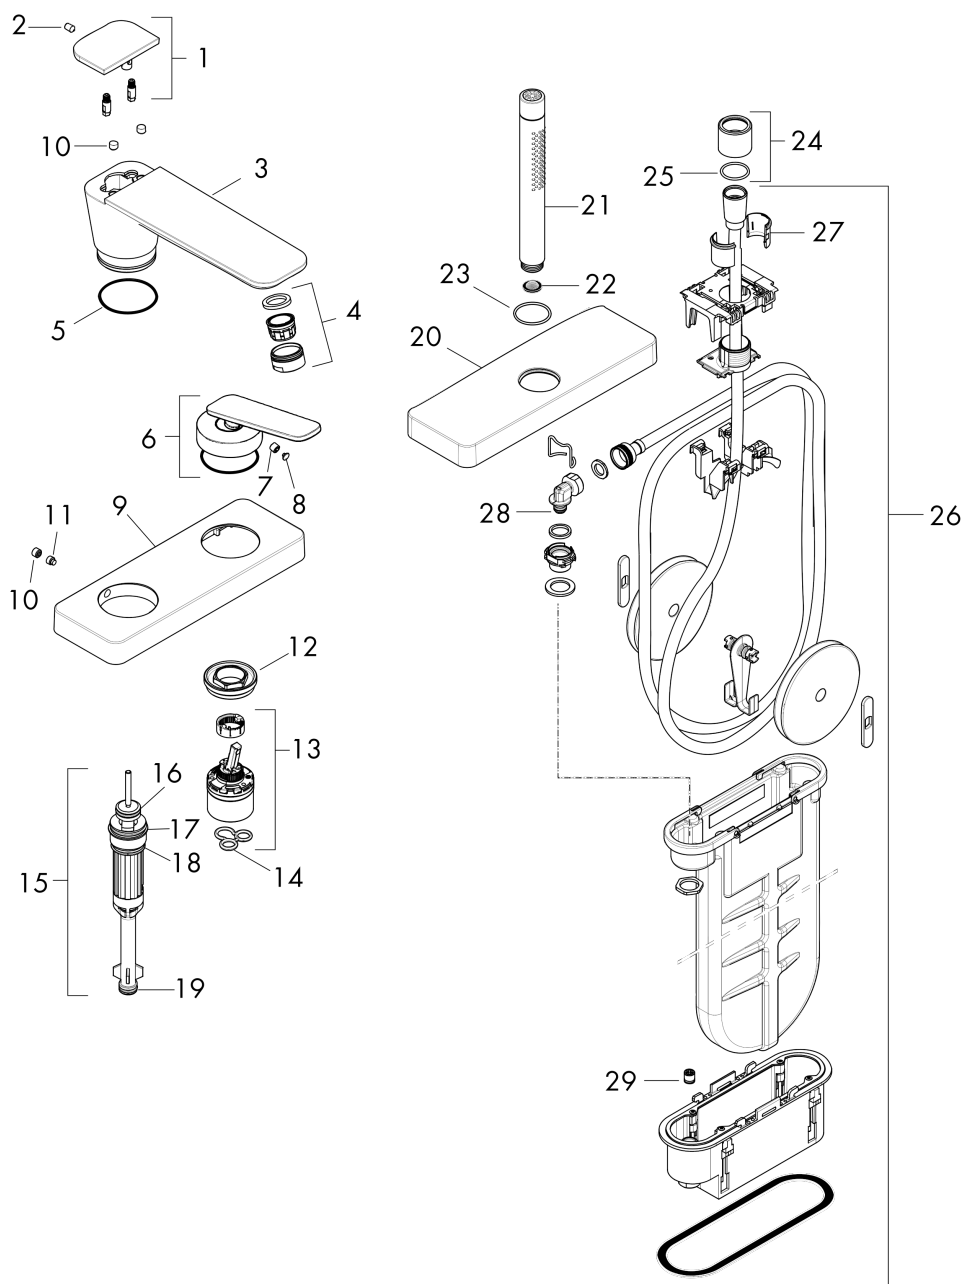

#### Features

- Consists of: 3-Hole Roman Tub Set Trim, baton handshower, shower holder
- Spray type faucet: Aerated spray
- Maximum pull-out length of handshower: 57"
- Hose box for quiet, smooth and protecting guidance of hose
- Maximum flow rate: 5.3 GPM
- Flow rate of handshower: 1.75 GPM
- Ceramic cartridge
- Integrated backflow prevention
- No additional maintenance opening required
- Spray type handshower: Rain, MonoRain

#### Scale drawing

**AXOR Citterio C**  
**3-Hole Roman Tub Set Trim with 1.75 GPM Handshower and Sbox- Cubic Cut**  
 Finish: **Brushed Nickel** Part no. : **49431821**

## AXOR Citterio C

**3-Hole Roman Tub Set Trim with 1.75 GPM Handshower and Sbox- Cubic Cut**

Finish: **Brushed Nickel** Part no. : **49431821**

### Spare parts list

Year of production: >02/25

Pos.		Part no.	Price	PU
1	diverter knob cpl.	87849820	-	1
2	hollow set screw M5x8	92851000	-	1
3	spout cpl.	87851820	-	1
4	aerator M24x1 (30 l/min)	96512820	-	1
5	O-ring 42x1,5	98171000	-	1
6	handle	87847820	-	1
7	hollow set screw M6x6	98445000	-	1
8	screw cover	93983000	-	1
9	escutcheon	87848820	-	1
10	screw cover	95704000	-	1
11	hollow set screw M6x6	97660000	-	1
12	nut	87850000	-	1
13	cartridge, assy	93185000	-	1
14	seal	95008000	-	1
15	selector assy	98263000	-	1
16	O-Ring 14x2,5	98189000	-	1
17	O-Ring 23x2,5	98183000	-	1
18	O-ring 20x2,5	92602000	-	1
19	O-ring 9x2,5	98217000	-	1
20	escutcheon	87774820	-	1
21	handshower	04486820	-	1
22	filter packing	94246000	-	1
23	O-Ring 32x2	98193000	-	1
24	nut	93591000	-	1
25	O-ring 24x2	98388000	-	1
26	sBox	94679000	-	1
27	insert for shower holder	96942000	-	1
28	O-ring 9x2	98119000	-	1
29	non return valve DW 10	96456000	-	1
a	-	15487181	-	1