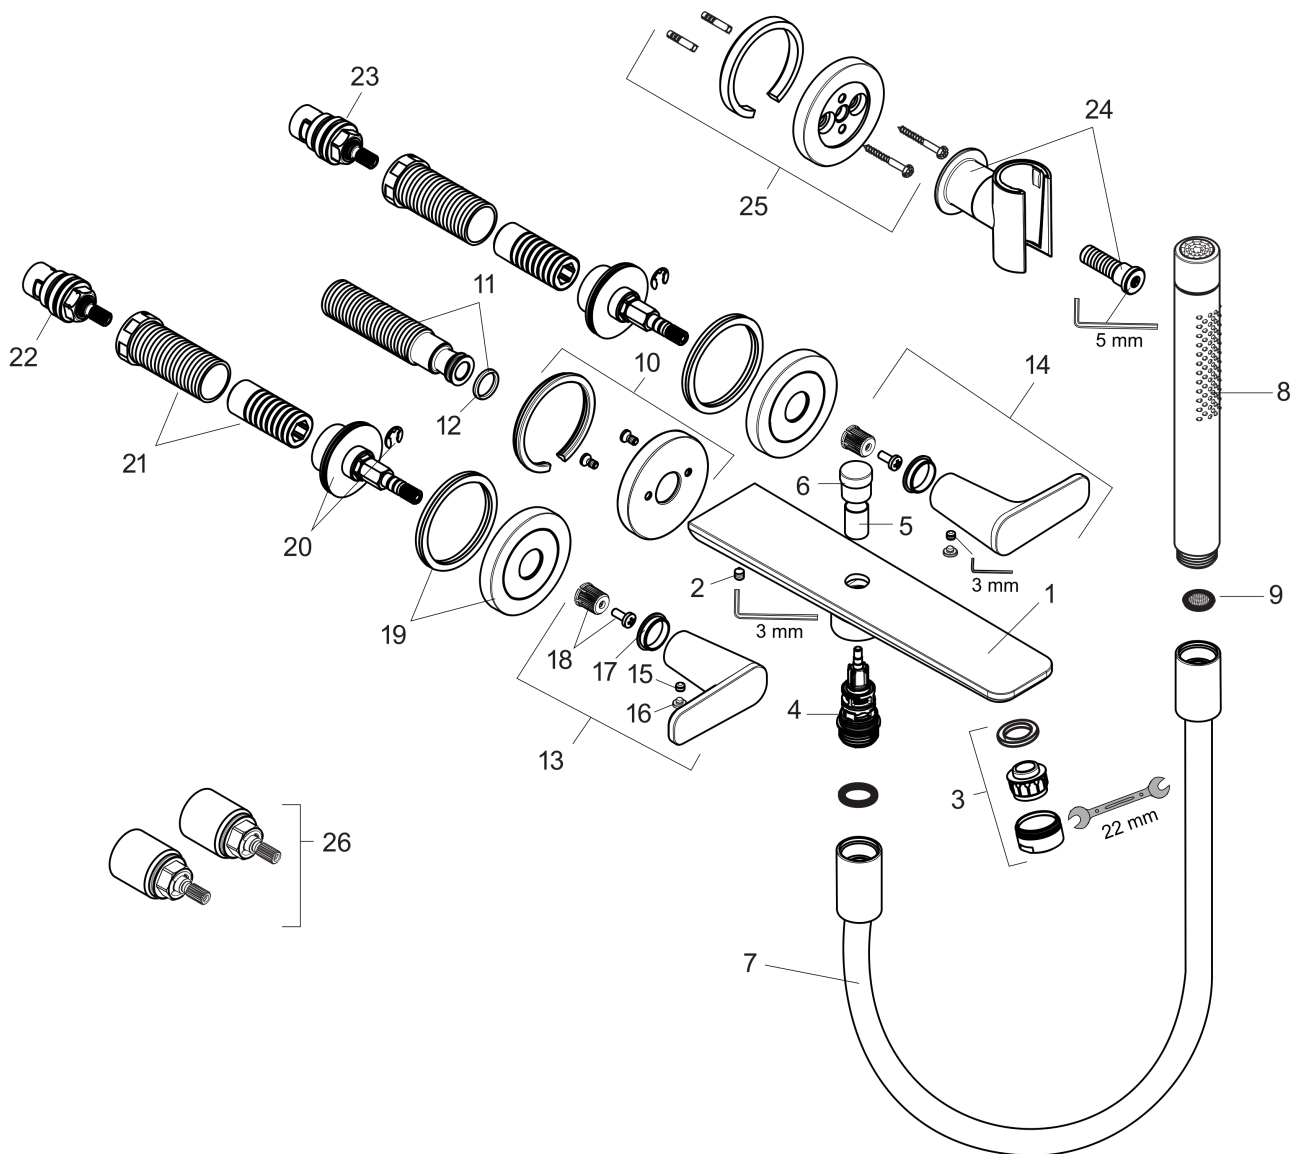

AXOR Citterio C
3-Hole Wall-Mounted Tub Filler with 1.75 GPM Handshower and Holder
 Finish: **Brushed Gold Optic** Part no. : **49480251**

Features

- Consists of: Wall-Mounted 3-Hole Tub Filler , Handshower, shower holder, handshower hose
- Spray type faucet: Aerated spray
- Maximum flow rate: 5.3 GPM
- Flow rate for tub spout: 5.3 GPM
- Flow rate of handshower: 1.75 GPM
- 90-degree ceramic valves
- Diverter with automatic resetting
- Spray type handshower: Rain, MonoRain

Item details

List Price \$ 1,716.00

Technology

Compliance / Sustainability

Product image

Scale drawing

AXOR Citterio C
3-Hole Wall-Mounted Tub Filler with 1.75 GPM Handshower and Holder
 Finish: **Brushed Gold Optic** Part no. : **49480251**

Exploded drawing

Year of production: >02/25

AXOR Citterio C
3-Hole Wall-Mounted Tub Filler with 1.75 GPM Handshower and Holder
 Finish: **Brushed Gold Optic** Part no. : **49480251**

Spare parts list

Year of production: >02/25

Pos.		Part no.	Price	PU
1	spout cpl.	87825250	-	1
2	hollow set screw M5x6	94810000	-	1
3	aerator M24x1 (38 l/min)	95871250	-	1
4	selector	97978000	-	1
5	sleeve	97979250	-	1
6	diverter knob	97981000	-	1
7	shower hose 1,25 m	28228250	-	1
8	handshower	04486250	-	1
9	filter packing	94246000	-	1
10	escutcheon for spout	87794250	-	1
11	connecting thread G½	95626000	-	1
12	O-ring 13x2	98128000	-	1
13	handle	87792251	-	1
14	handle for cold water	87034251	-	1
15	hollow set screw M6x5	98447000	-	1
16	screw cover	93983000	-	1
17	set of color-rings cold / hot water	98927000	-	1
18	handle fixing set	98932000	-	1
19	escutcheon for handle	87791250	-	1
20	nut	87142000	-	1
21	fixing set	96393000	-	1
22	shut off unit left closing	96351001	-	1
23	shut off unit right closing	96350001	-	1
24	shower holder, assy	97705250	-	1
25	escutcheon	97716250	-	1
26	extension 25 mm	96259000	-	1
a	base body	10303181	-	1