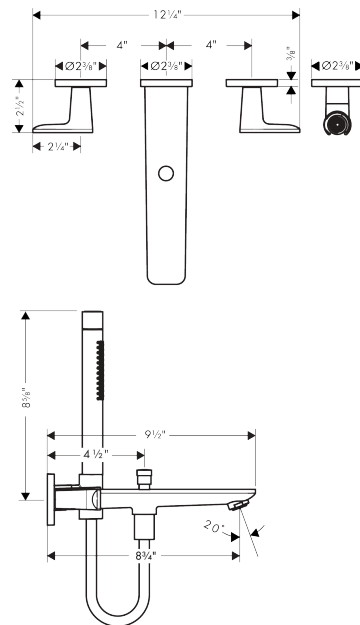

AXOR Citterio C
3-Hole Wall-Mounted Tub Filler with 1.75 GPM Handshower and Holder
 Finish: **Brushed Gold Optic** Part no. : **49480251**

Features

- Consists of: Wall-Mounted 3-Hole Tub Filler , Handshower, shower holder, handshower hose
- Spray type faucet: Aerated spray
- Maximum flow rate: 5.3 GPM
- Flow rate for tub spout: 5.3 GPM
- Flow rate of handshower: 1.75 GPM
- 90-degree ceramic valves
- Diverter with automatic resetting
- Spray type handshower: Rain, MonoRain

Item details

List Price \$ 1,716.00

Technology

Compliance / Sustainability

Product image

Scale drawing

AXOR Citterio C
3-Hole Wall-Mounted Tub Filler with 1.75 GPM Handshower and Holder
 Finish: **Brushed Gold Optic** Part no. : **49480251**

Exploded drawing

Year of production: >02/25

AXOR Citterio C
3-Hole Wall-Mounted Tub Filler with 1.75 GPM Handshower and Holder
 Finish: **Brushed Gold Optic** Part no. : **49480251**

Spare parts list

Year of production: >02/25

Pos.		Part no.	Price	PU
1	spout cpl.	87825250	-	1
2	hollow set screw M5x6	94810000	-	1
3	aerator M24x1 (38 l/min)	95871250	-	1
4	selector	97978000	-	1
5	sleeve	97979250	-	1
6	diverter knob	97981000	-	1
7	shower hose 1,25 m	28228250	-	1
8	handshower	04486250	-	1
9	filter packing	94246000	-	1
10	escutcheon for spout	87794250	-	1
11	connecting thread G½	95626000	-	1
12	O-ring 13x2	98128000	-	1
13	handle	87792251	-	1
14	handle for cold water	87034251	-	1
15	hollow set screw M6x5	98447000	-	1
16	screw cover	93983000	-	1
17	set of color-rings cold / hot water	98927000	-	1
18	handle fixing set	98932000	-	1
19	escutcheon for handle	87791250	-	1
20	nut	87142000	-	1
21	fixing set	96393000	-	1
22	shut off unit left closing	96351001	-	1
23	shut off unit right closing	96350001	-	1
24	shower holder, assy	97705250	-	1
25	escutcheon	97716250	-	1
26	extension 25 mm	96259000	-	1
a	base body	10303181	-	1