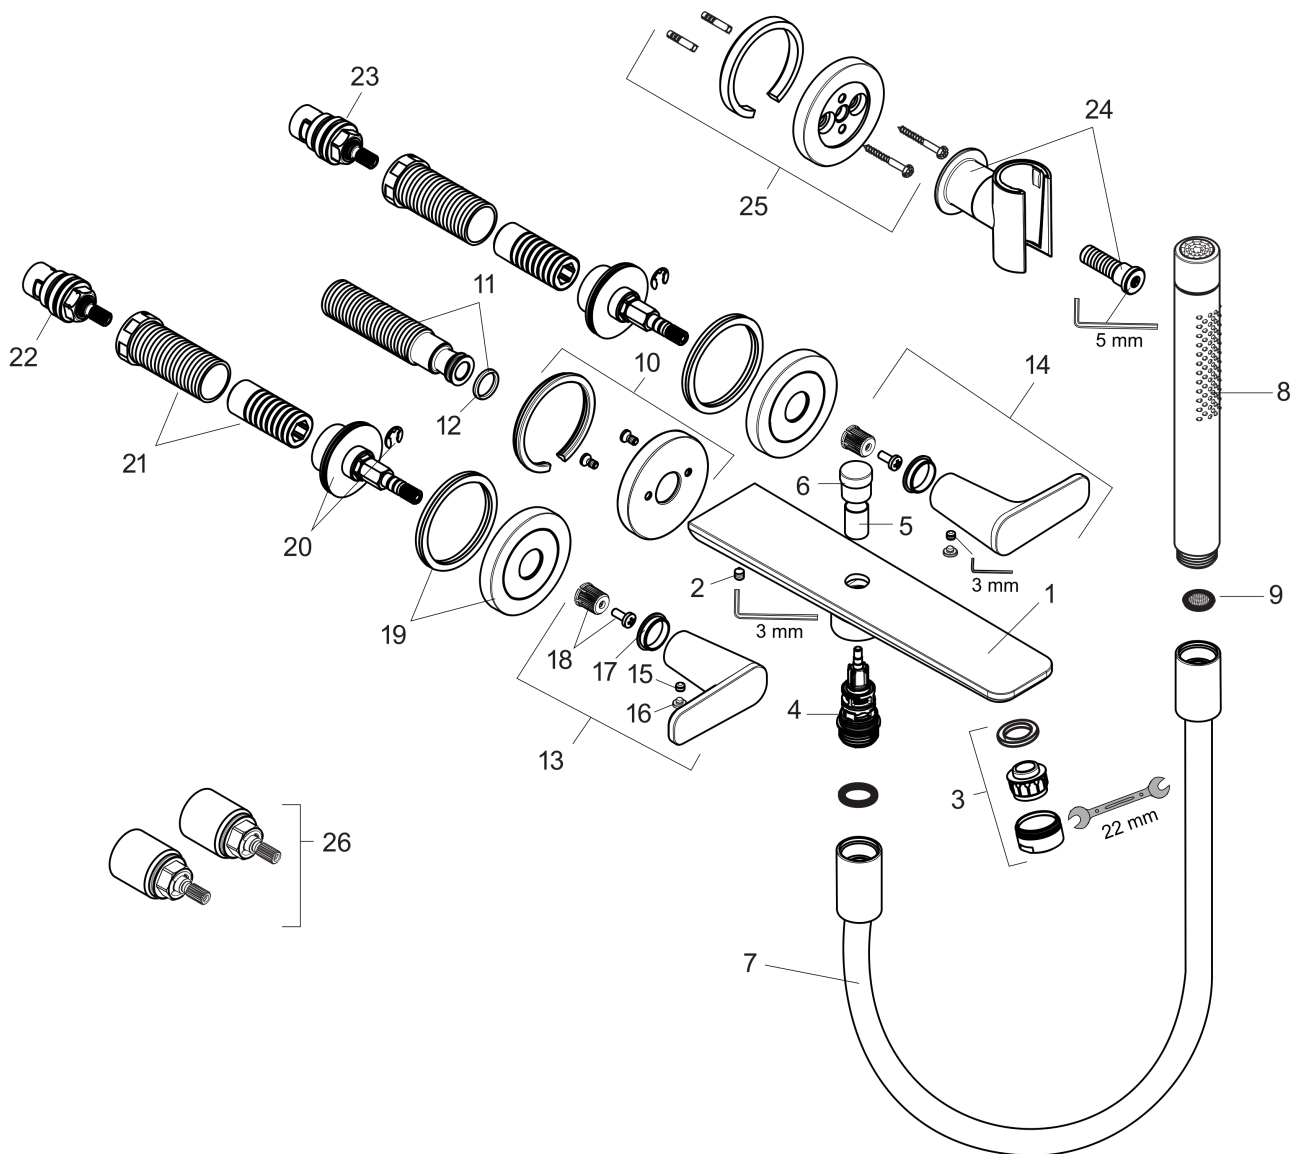

AXOR Citterio C
3-Hole Wall-Mounted Tub Filler with 1.75 GPM Handshower and Holder
 Finish: **Brushed Black Chrome** Part no. : **49480341**

Exploded drawing

Year of production: >02/25

AXOR Citterio C
3-Hole Wall-Mounted Tub Filler with 1.75 GPM Handshower and Holder
 Finish: **Brushed Black Chrome** Part no. : **49480341**

Spare parts list

Year of production: >02/25

Pos.		Part no.	Price	PU
1	spout cpl.	87825340	-	1
2	hollow set screw M5x6	94810000	-	1
3	aerator M24x1 (38 l/min)	95871340	-	1
4	selector	97978000	-	1
5	sleeve	97979340	-	1
6	diverter knob	97981340	-	1
7	shower hose 1,25 m	28228340	-	1
8	handshower	04486340	-	1
9	filter packing	94246000	-	1
10	escutcheon for spout	87794340	-	1
11	connecting thread G½	95626000	-	1
12	O-ring 13x2	98128000	-	1
13	handle	87792341	-	1
14	handle for cold water	87034341	-	1
15	hollow set screw M6x5	98447000	-	1
16	screw cover	93983000	-	1
17	set of color-rings cold / hot water	98927000	-	1
18	handle fixing set	98932000	-	1
19	escutcheon for handle	87791340	-	1
20	nut	87142000	-	1
21	fixing set	96393000	-	1
22	shut off unit left closing	96351001	-	1
23	shut off unit right closing	96350001	-	1
24	shower holder, assy	97705340	-	1
25	escutcheon	97716340	-	1
26	extension 25 mm	96259000	-	1
a	base body	10303181	-	1